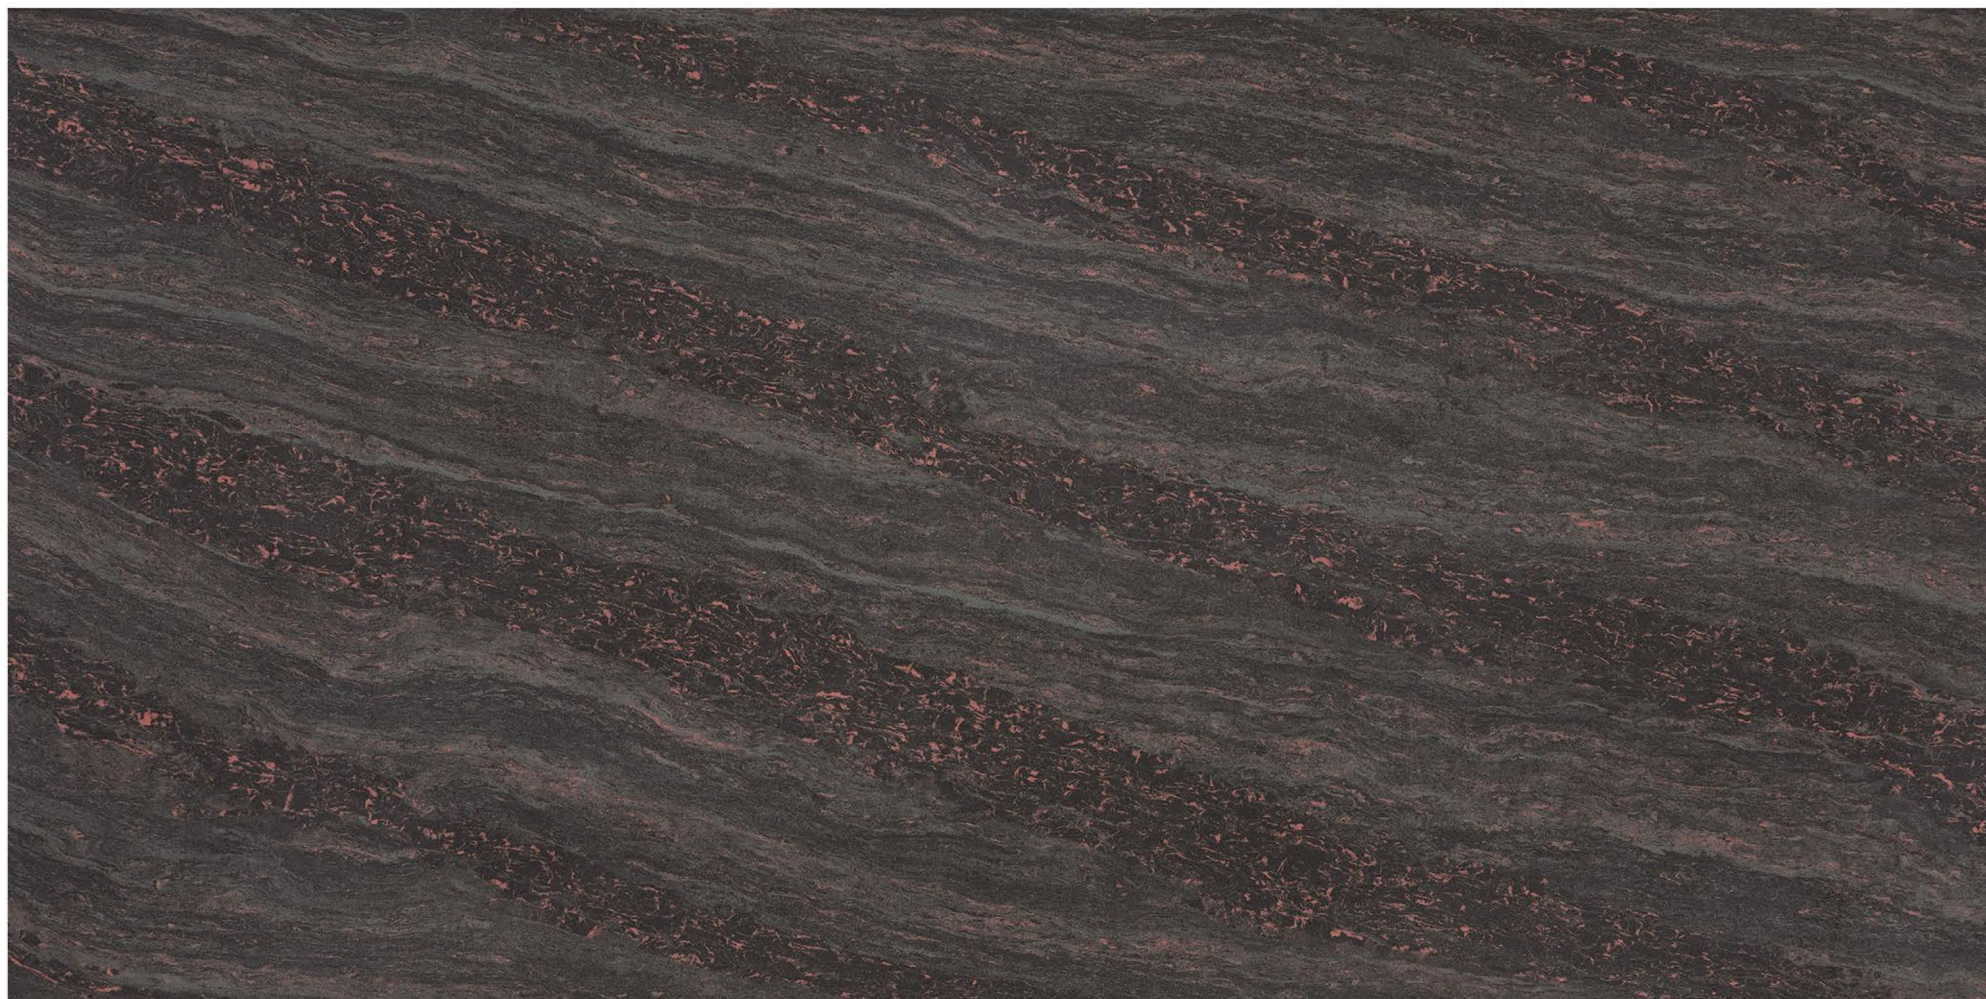

— 600X
1200MM

IMPERIAL CHARCOAL

ICONIC
BEAUTY

MULTI CHARGED
VITRIFIED TILES

— 600X
1200MM

IMPERIAL DENIM

GRANDEUR
SHADES

MULTI CHARGED
VITRIFIED TILES