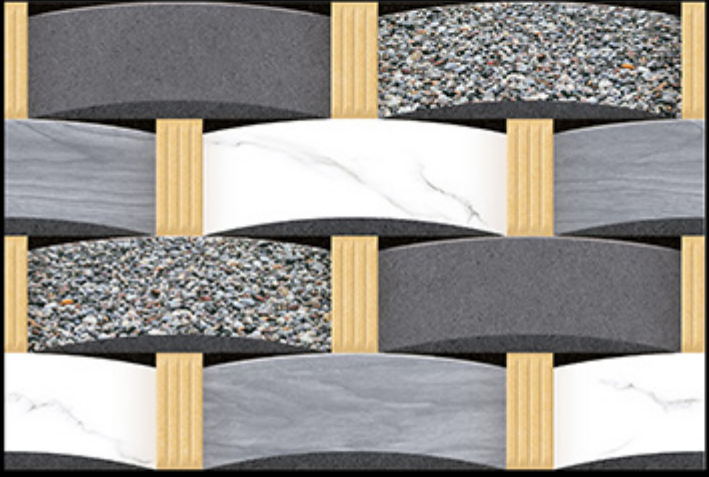

300x450 mm

Digital Wall Tiles

MATT FINISH