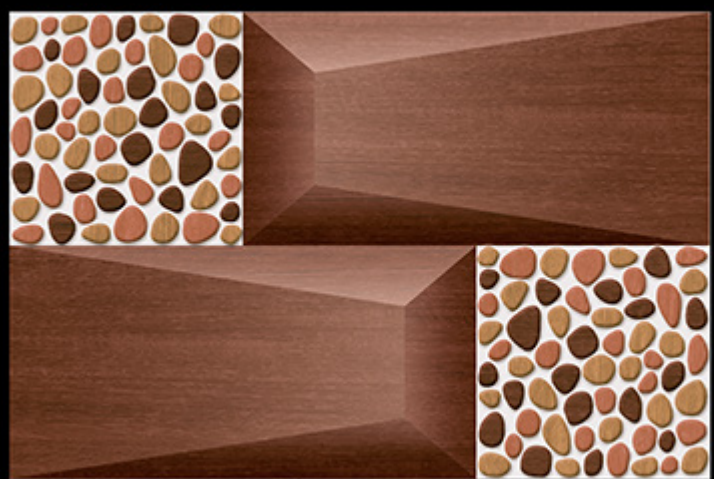

Digital Wall Tiles

MATT FINISH

ELE-52

ELE-52

ELE-52

300x450 mm  
Digital Wall Tiles  
MATT FINISH

ELE-53

ELE-53