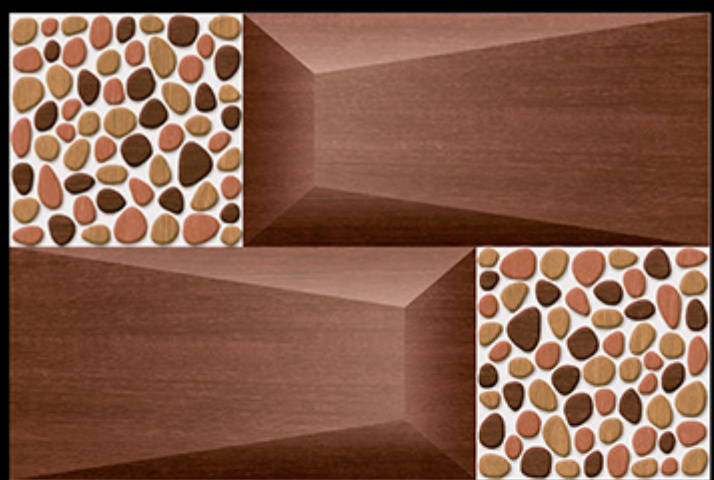

Digital Wall Tiles

MATT FINISH

ELE-52

ELE-52

ELE-52

300x450 mm  
Digital Wall Tiles  
MATT FINISH

ELE-53

ELE-53