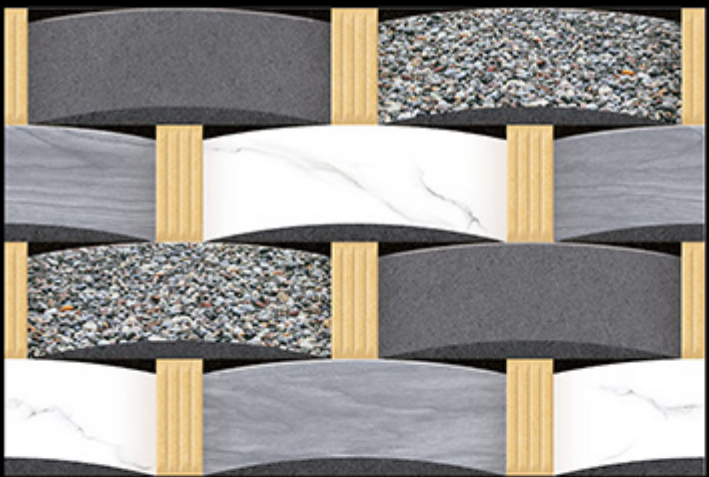

ELE-60

ELE-60