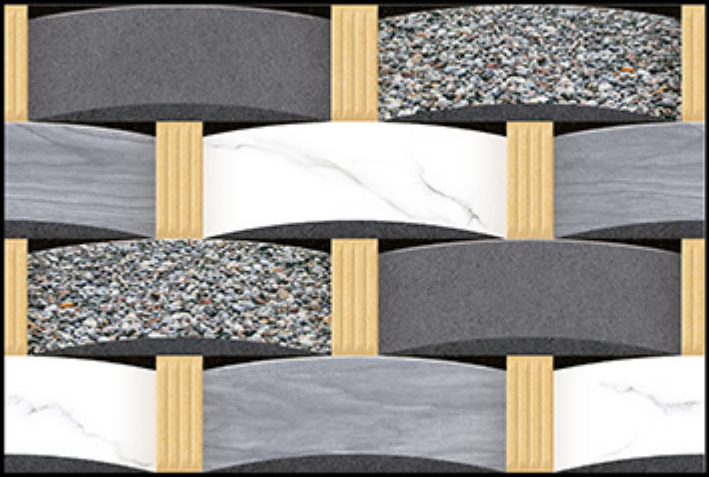

300x450 mm

Digital Wall Tiles

MATT FINISH

ELE-60

ELE-60

ELE-60