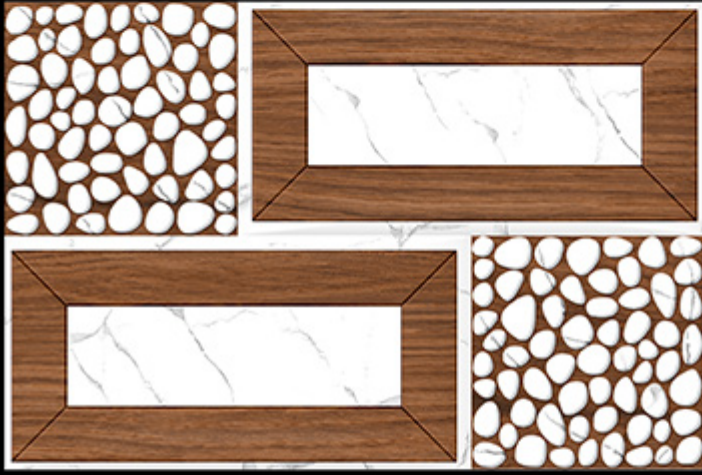

300x450 mm

Elevation Series

MASSIVE  
TILES  
MOVE  
WITH  
STYLE

300x450 mm

Digital Wall Tiles

MATT FINISH

ELE-50

ELE-50