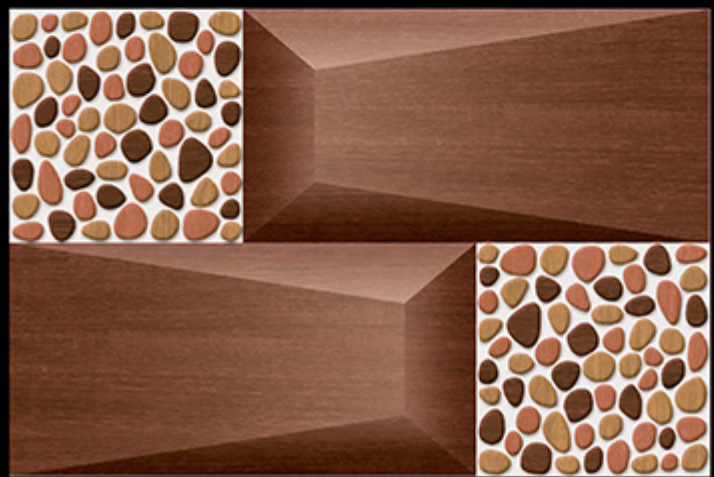

Digital Wall Tiles

MATT FINISH

ELE-52

ELE-52

ELE-52

300x450 mm  
Digital Wall Tiles  
MATT FINISH

ELE-53

ELE-53