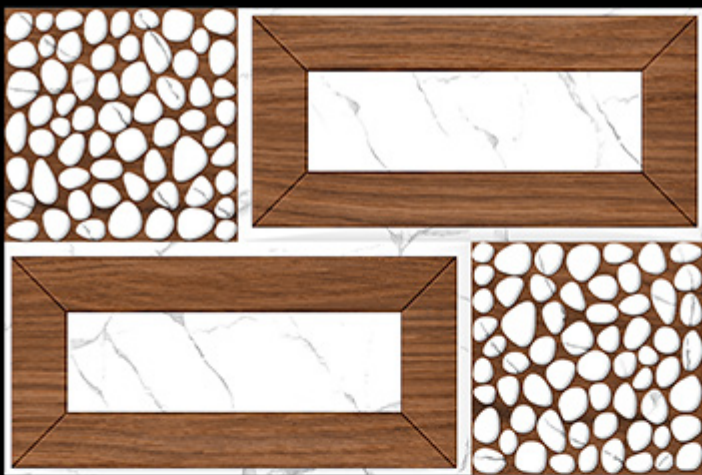

300x450 mm

Elevation Series

MASSIVE  
TILES  
MOVE  
WITH  
STYLE

300x450 mm

Digital Wall Tiles

MATT FINISH

ELE-50

ELE-50