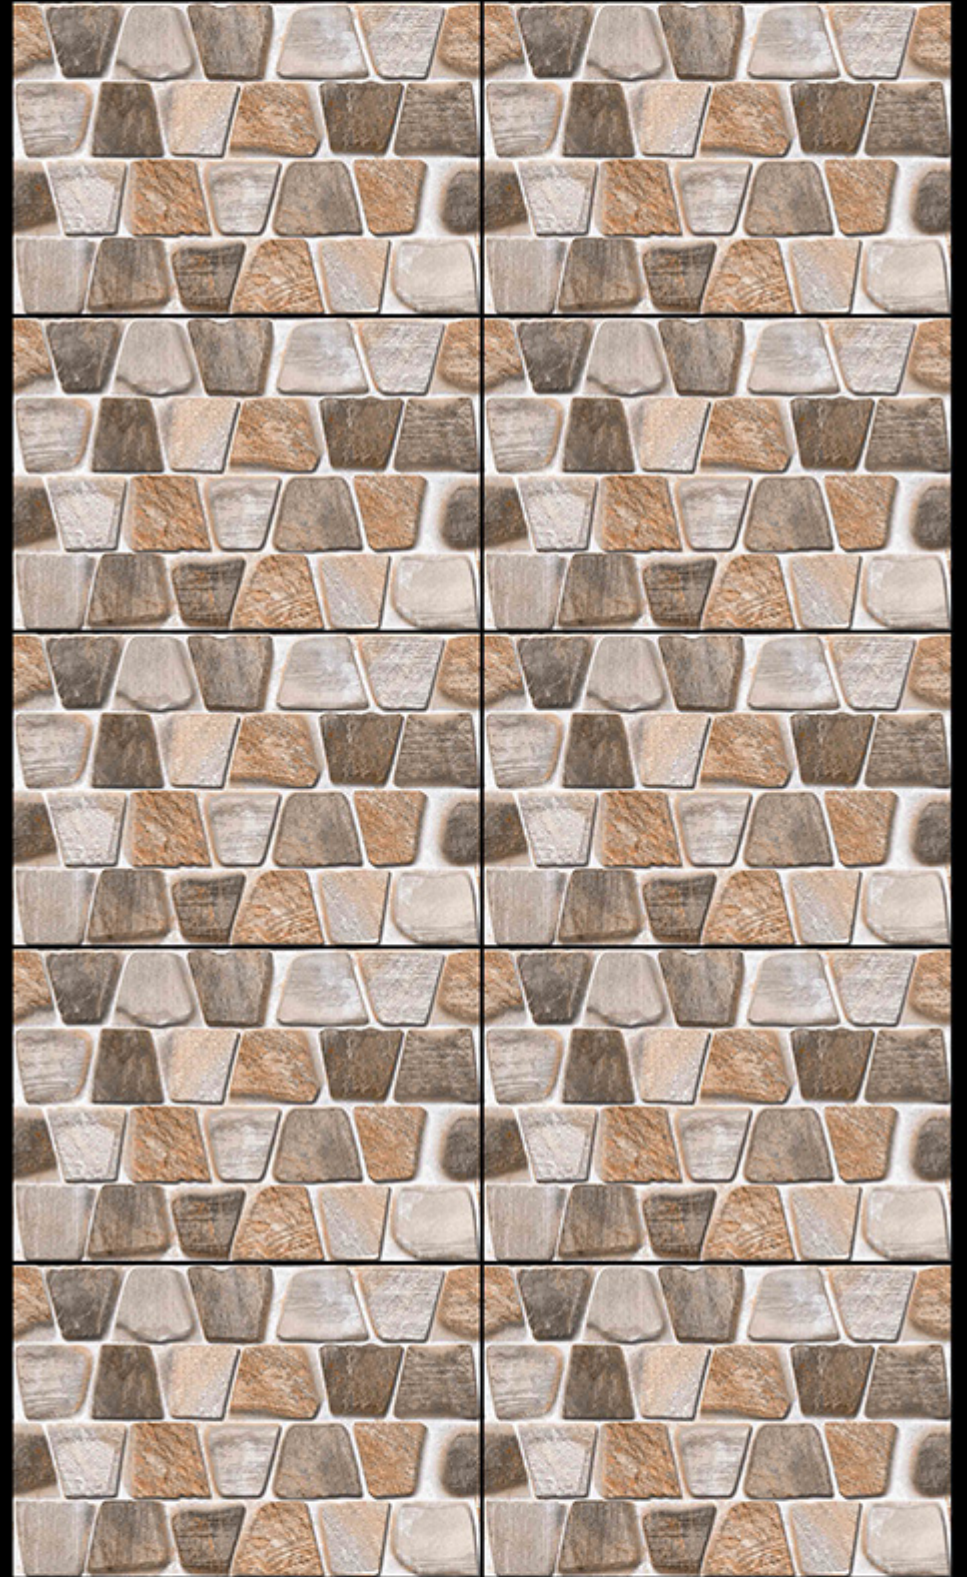

Digital Wall Tiles

MATT FINISH

ELE-31

ELE-31

ELE-31

300x450 mm

Digital Wall Tiles

MATT FINISH