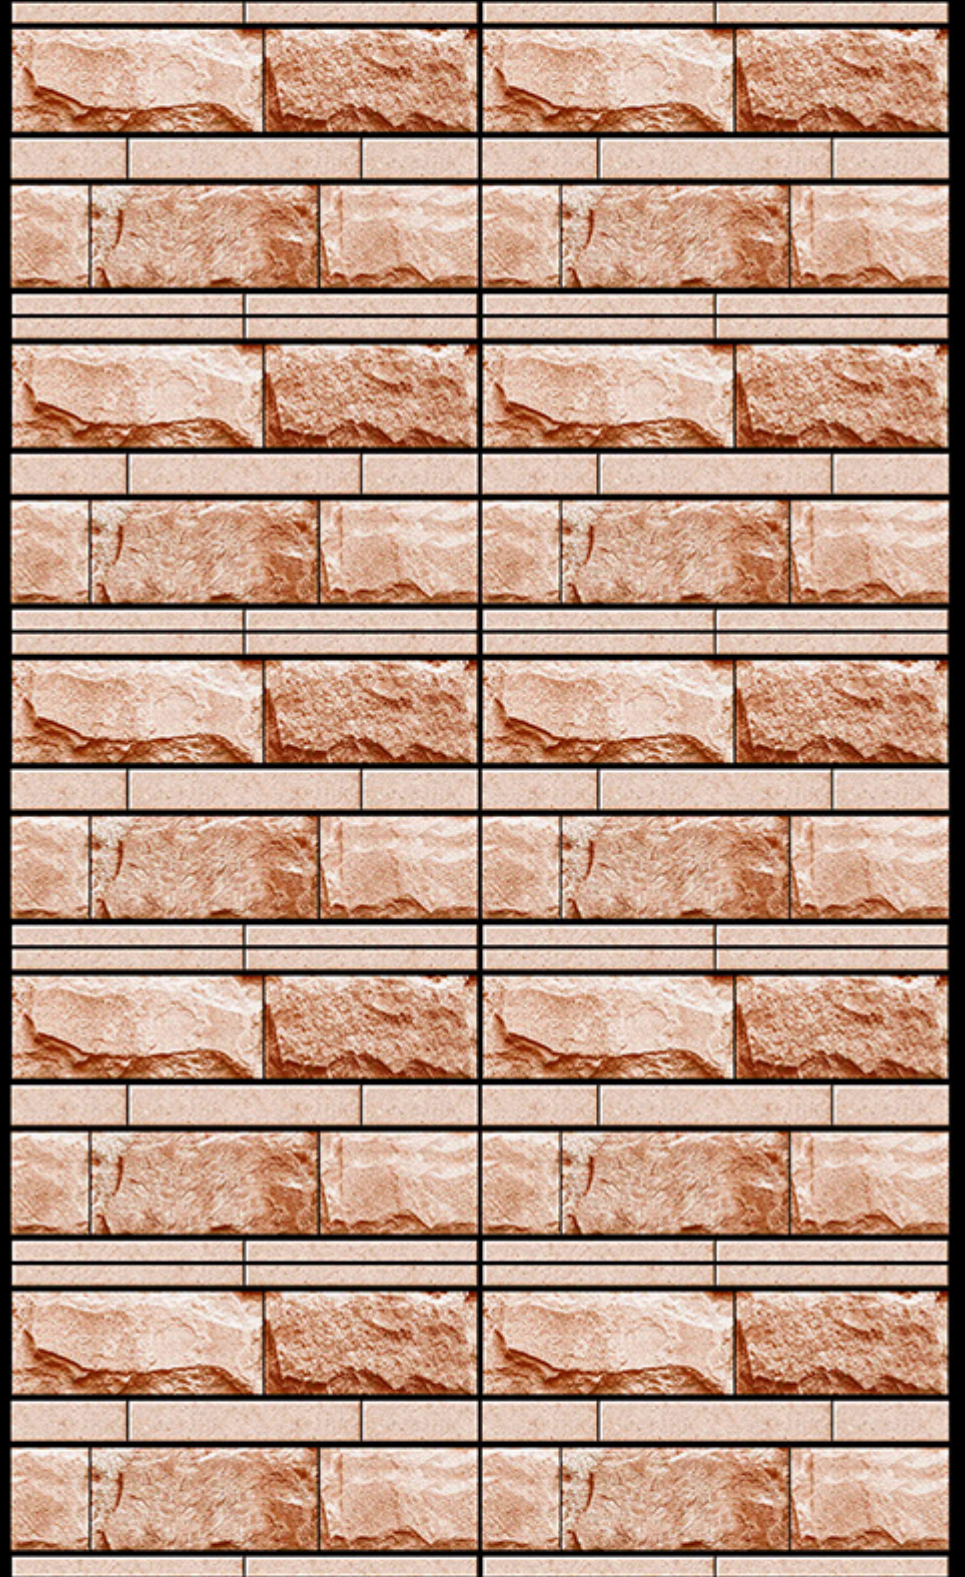

ELE-25

300x450 mm

Digital Wall Tiles

MATT FINISH

ELE-26

ELE-26

ELE-26

300x450 mm