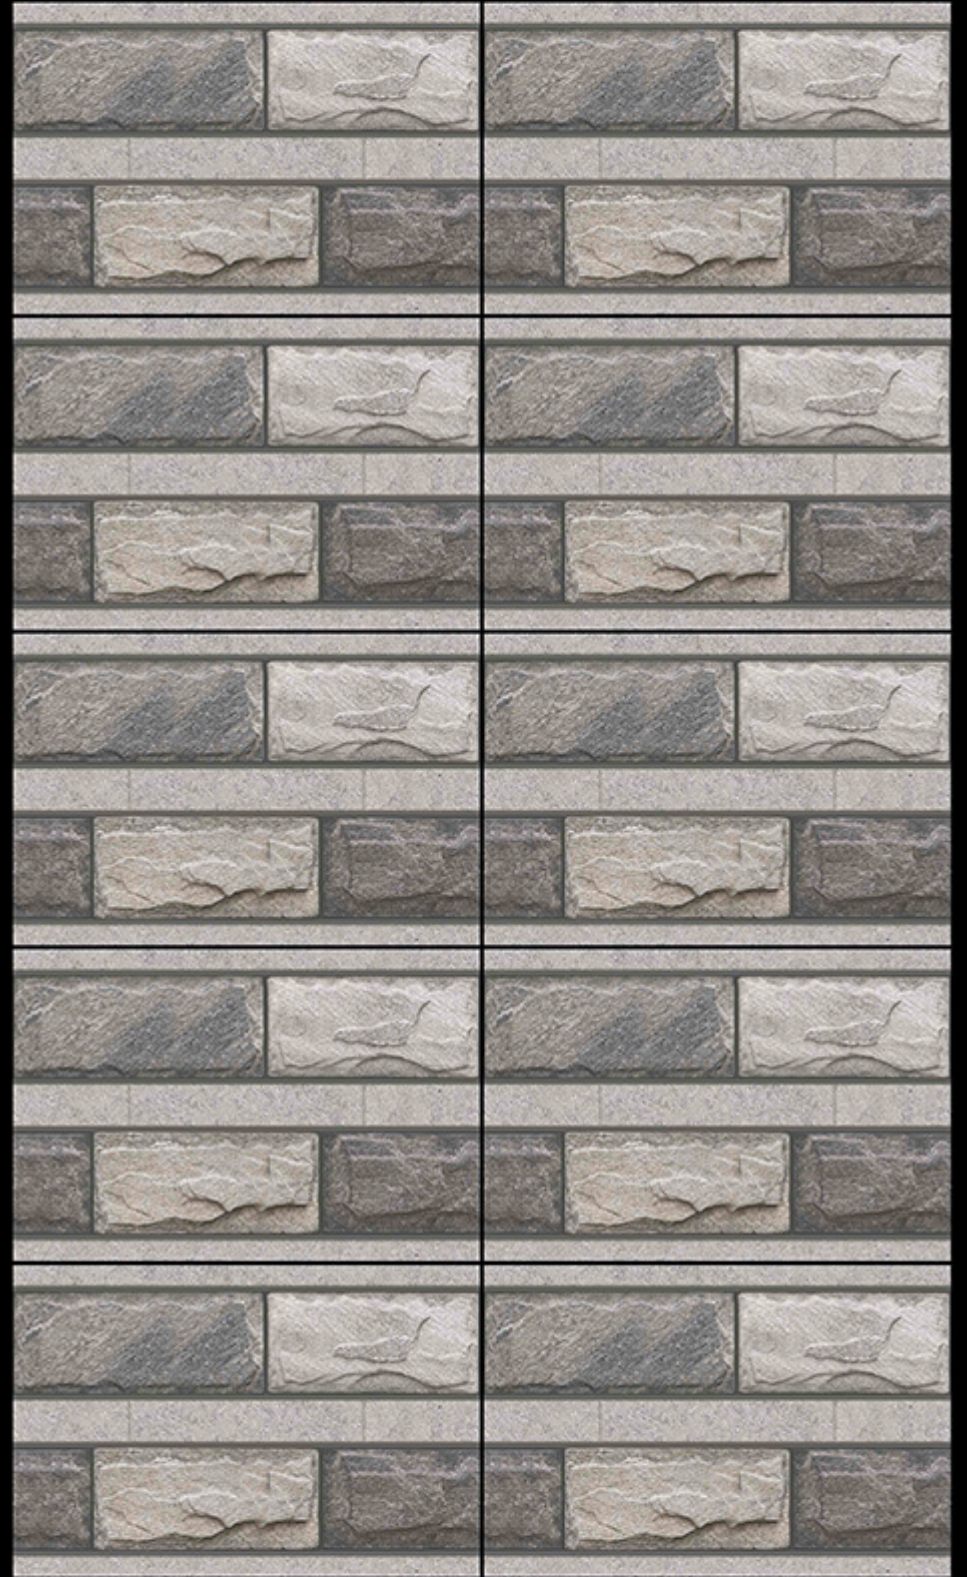

300x450 mm

Digital Wall Tiles

MATT FINISH