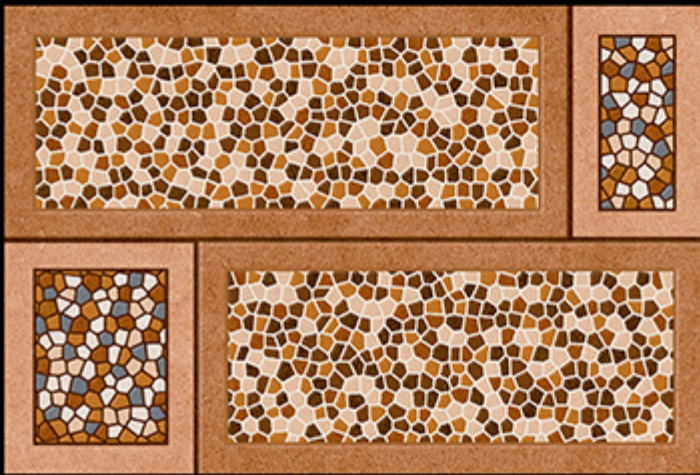

ELE-48

ELE-48

ELE-48

- 300x450 mm
- Digital Wall Tiles
- MATT FINISH

ELE-49

ELE-49

ELE-49