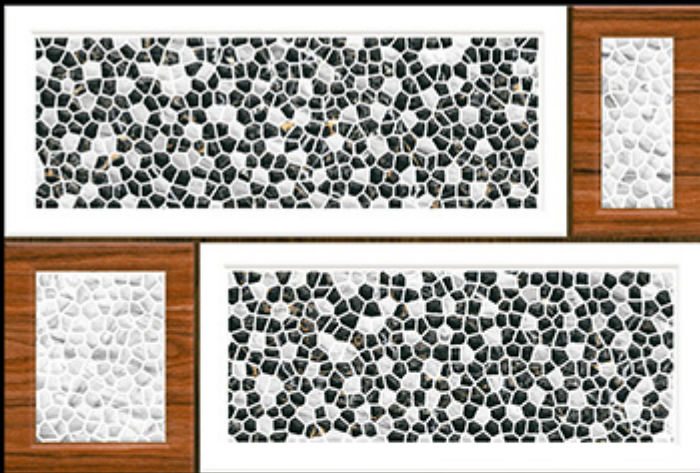

ELE-45

300x450 mm

Digital Wall Tiles

MATT FINISH

ELE-46

ELE-46

ELE-46

300x450 mm