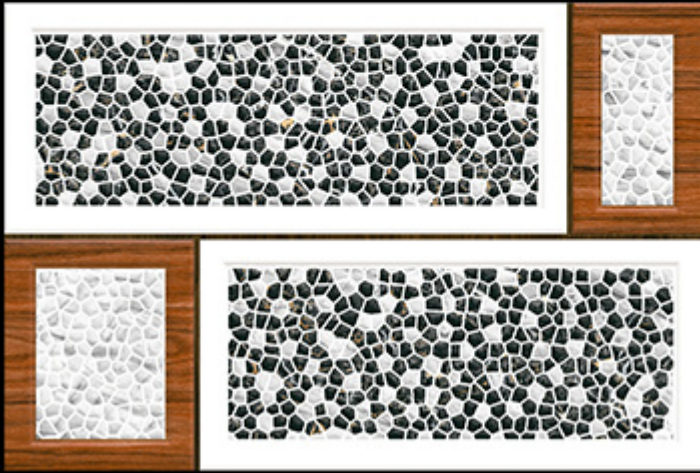

300x450 mm

Digital Wall Tiles

MATT FINISH

ELE-46