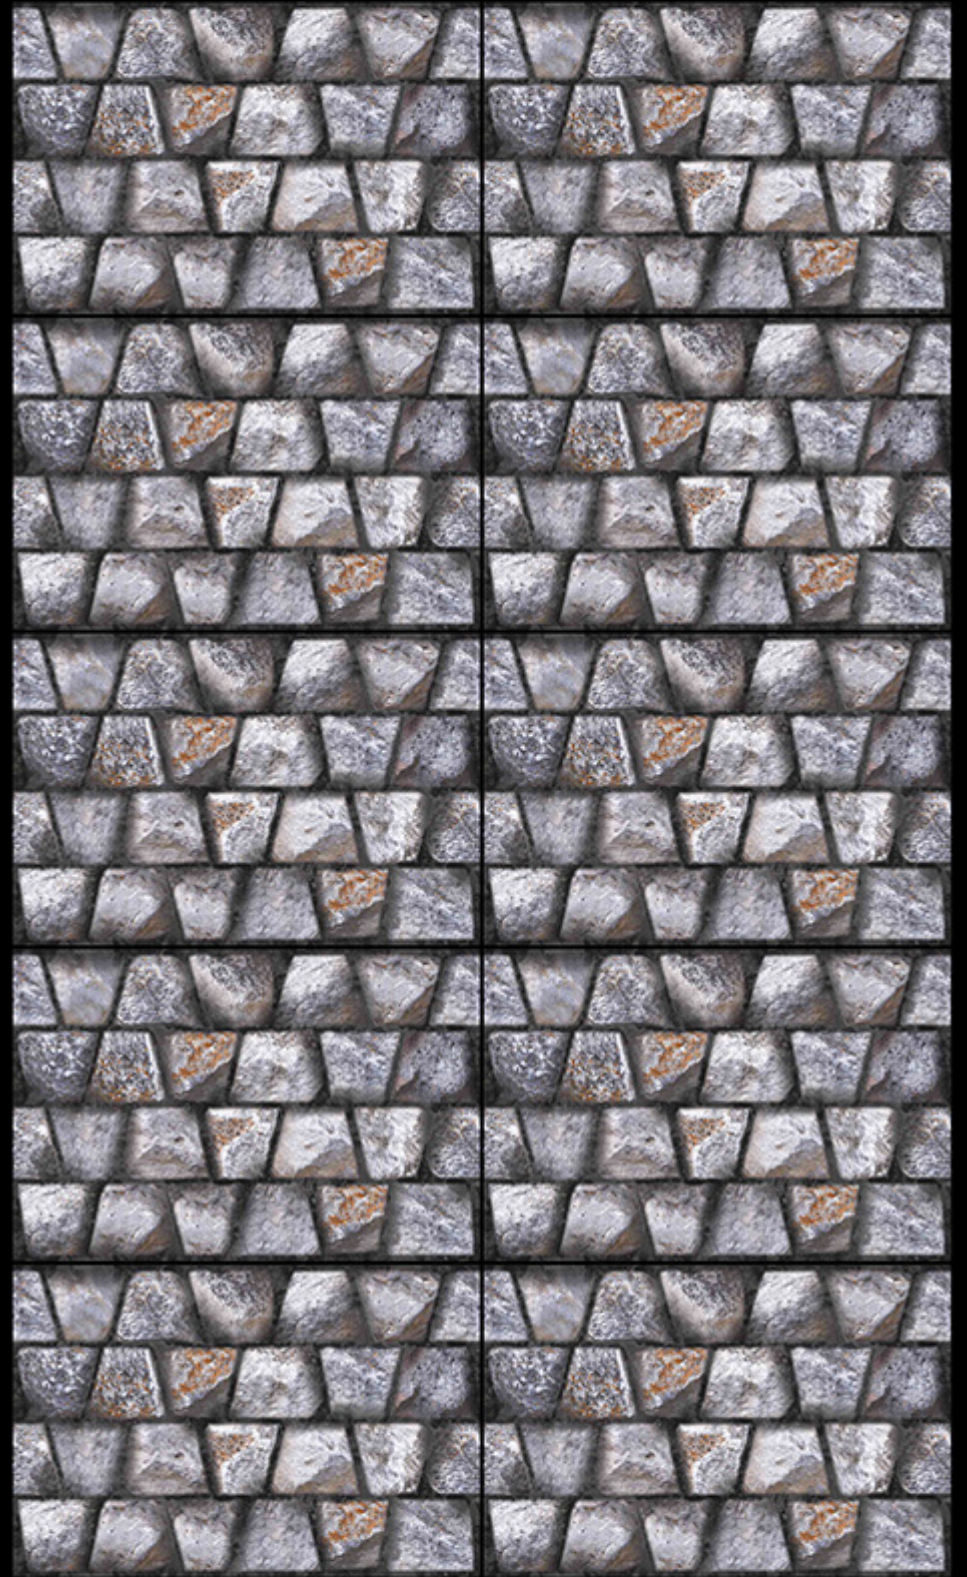

300x450 mm

Digital Wall Tiles

MATT FINISH