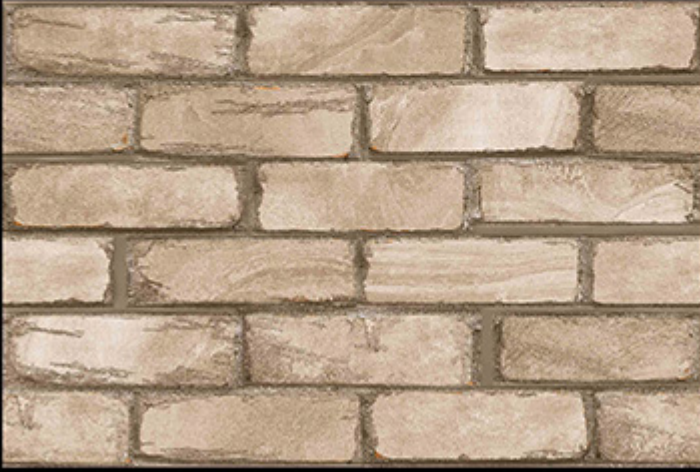

ELE-28

ELE-28

ELE-28

300x450 mm

Digital Wall Tiles

MATT FINISH

ELE-29

ELE-29