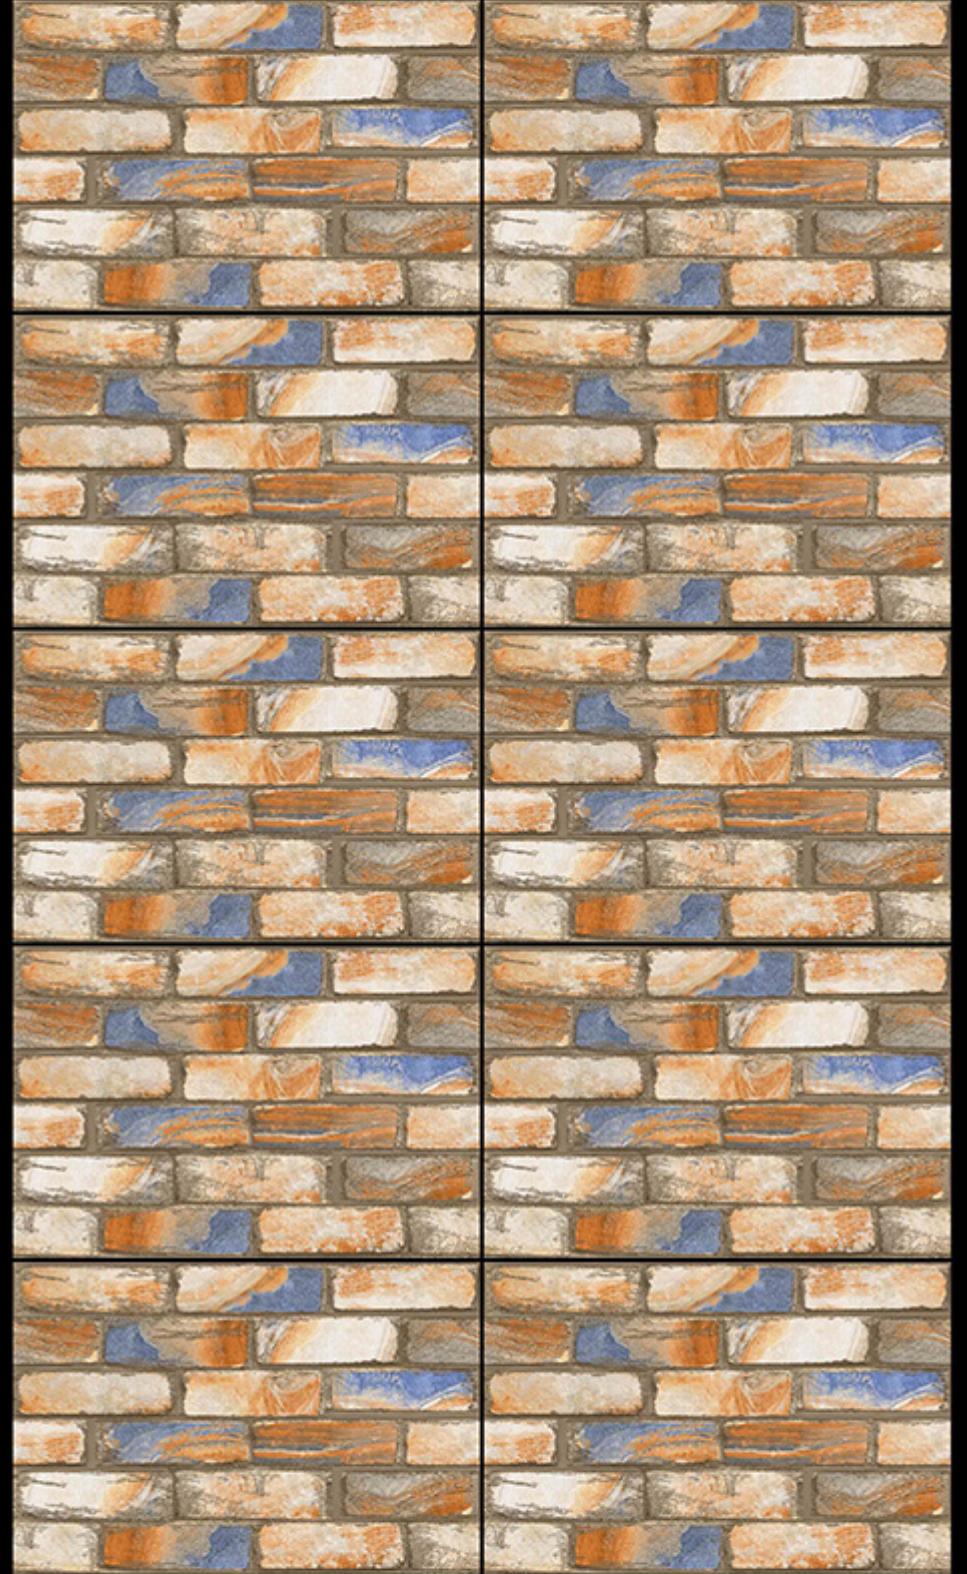

Digital Wall Tiles

MATT FINISH

ELE-39

ELE-39

ELE-39

300x450 mm

Digital Wall Tiles

MATT FINISH