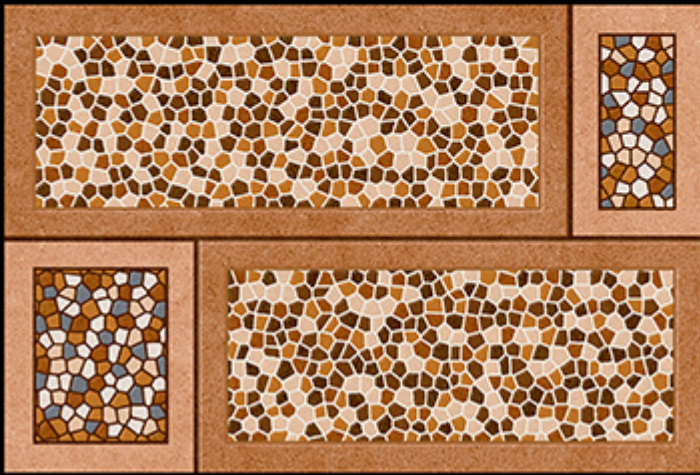

Digital Wall Tiles

MATT FINISH

ELE-47

ELE-47

ELE-47

300x450 mm

Digital Wall Tiles

MATT FINISH