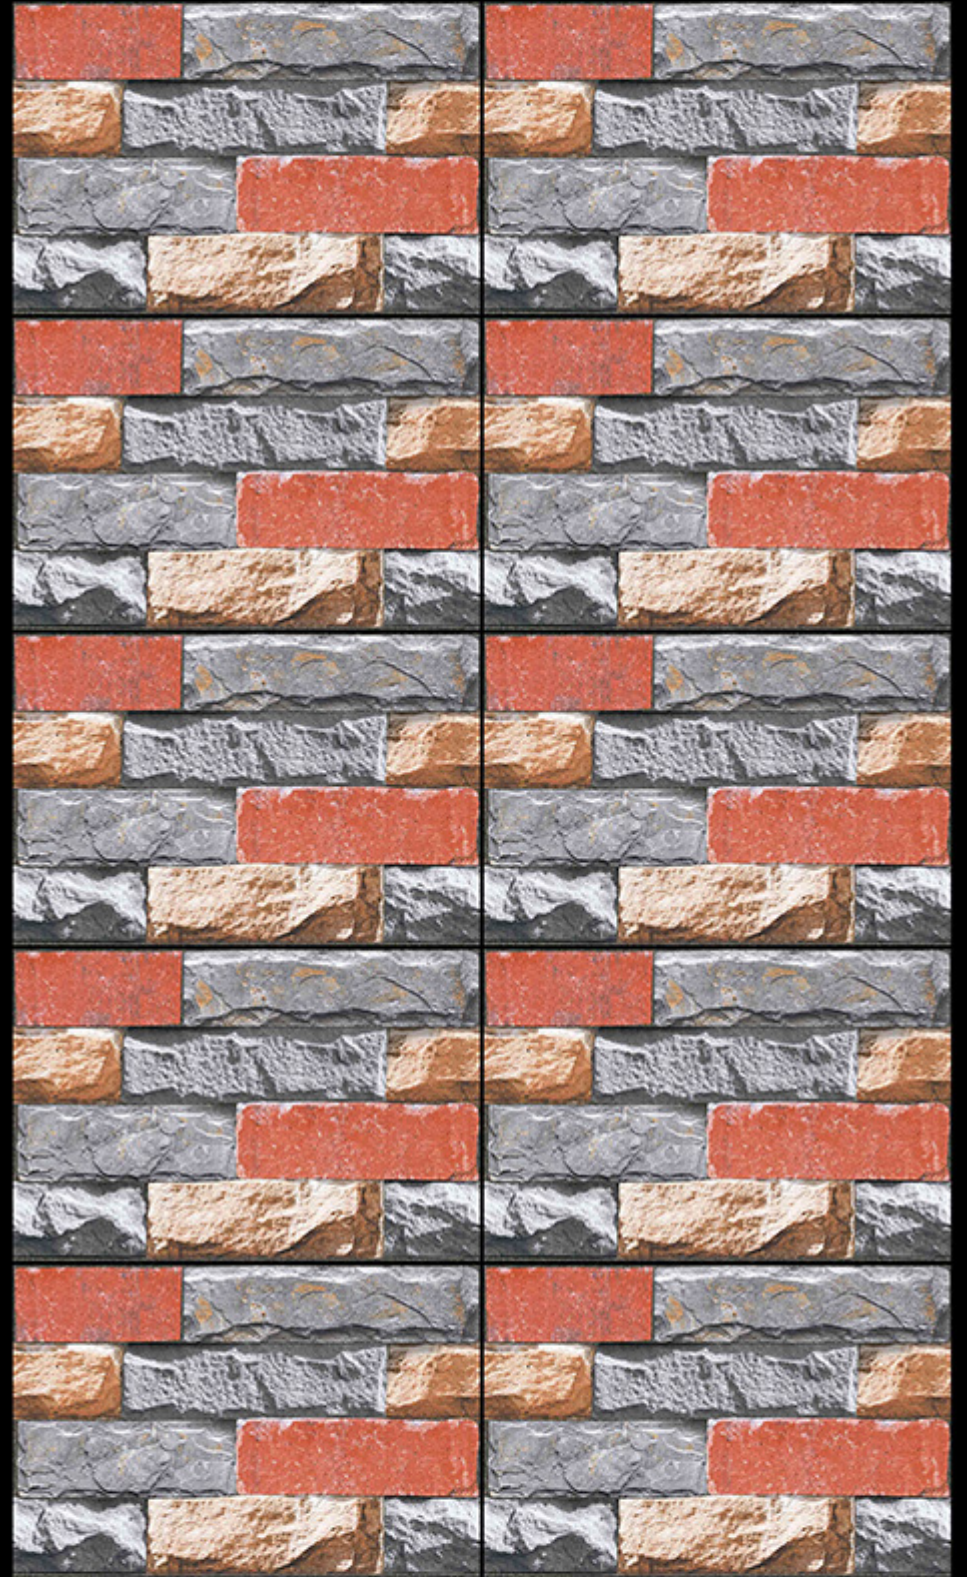

300x450 mm

Digital Wall Tiles

MATT FINISH