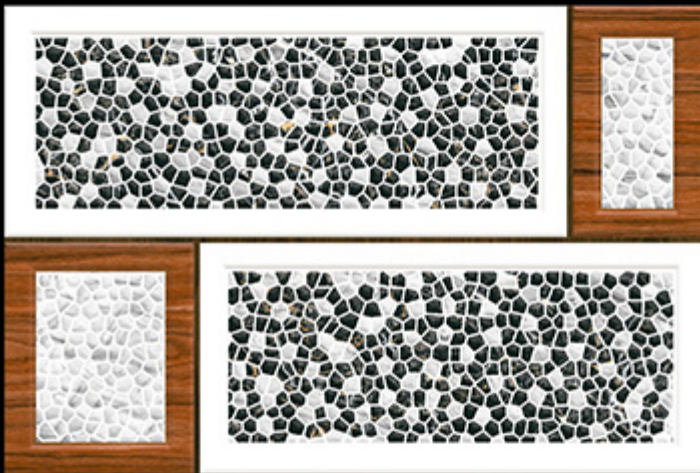

ELE-45

300x450 mm

Digital Wall Tiles

MATT FINISH

ELE-46

ELE-46

ELE-46

300x450 mm