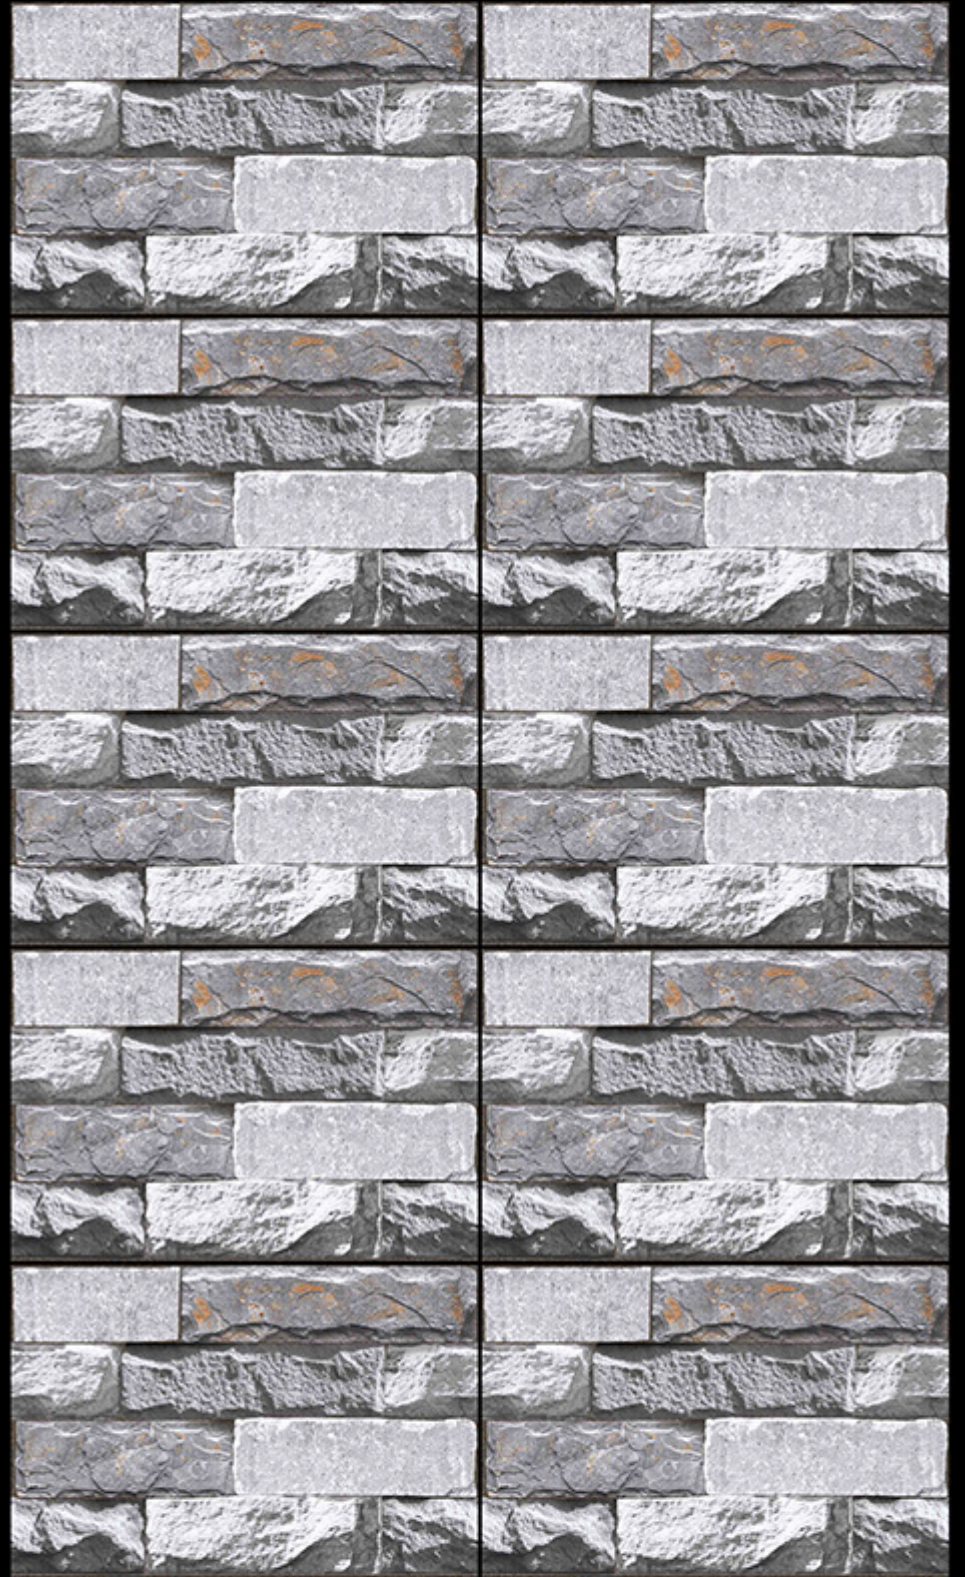

300x450 mm

Digital Wall Tiles

MATT FINISH