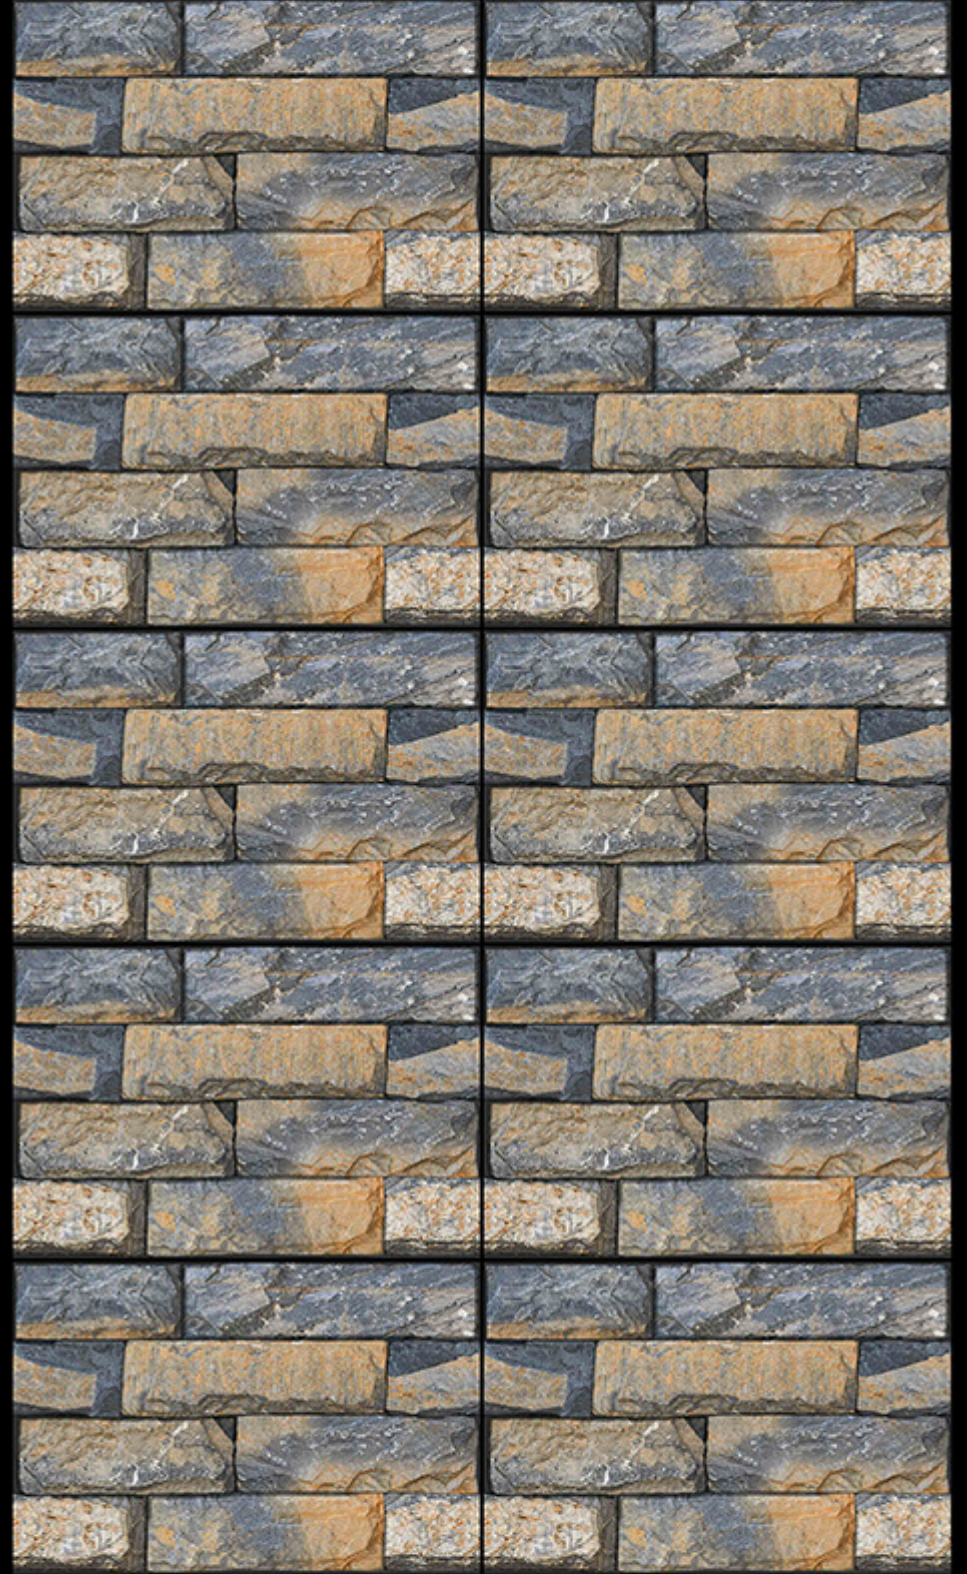

300x450 mm

Digital Wall Tiles

MATT FINISH

ELE-33

ELE-33

ELE-33