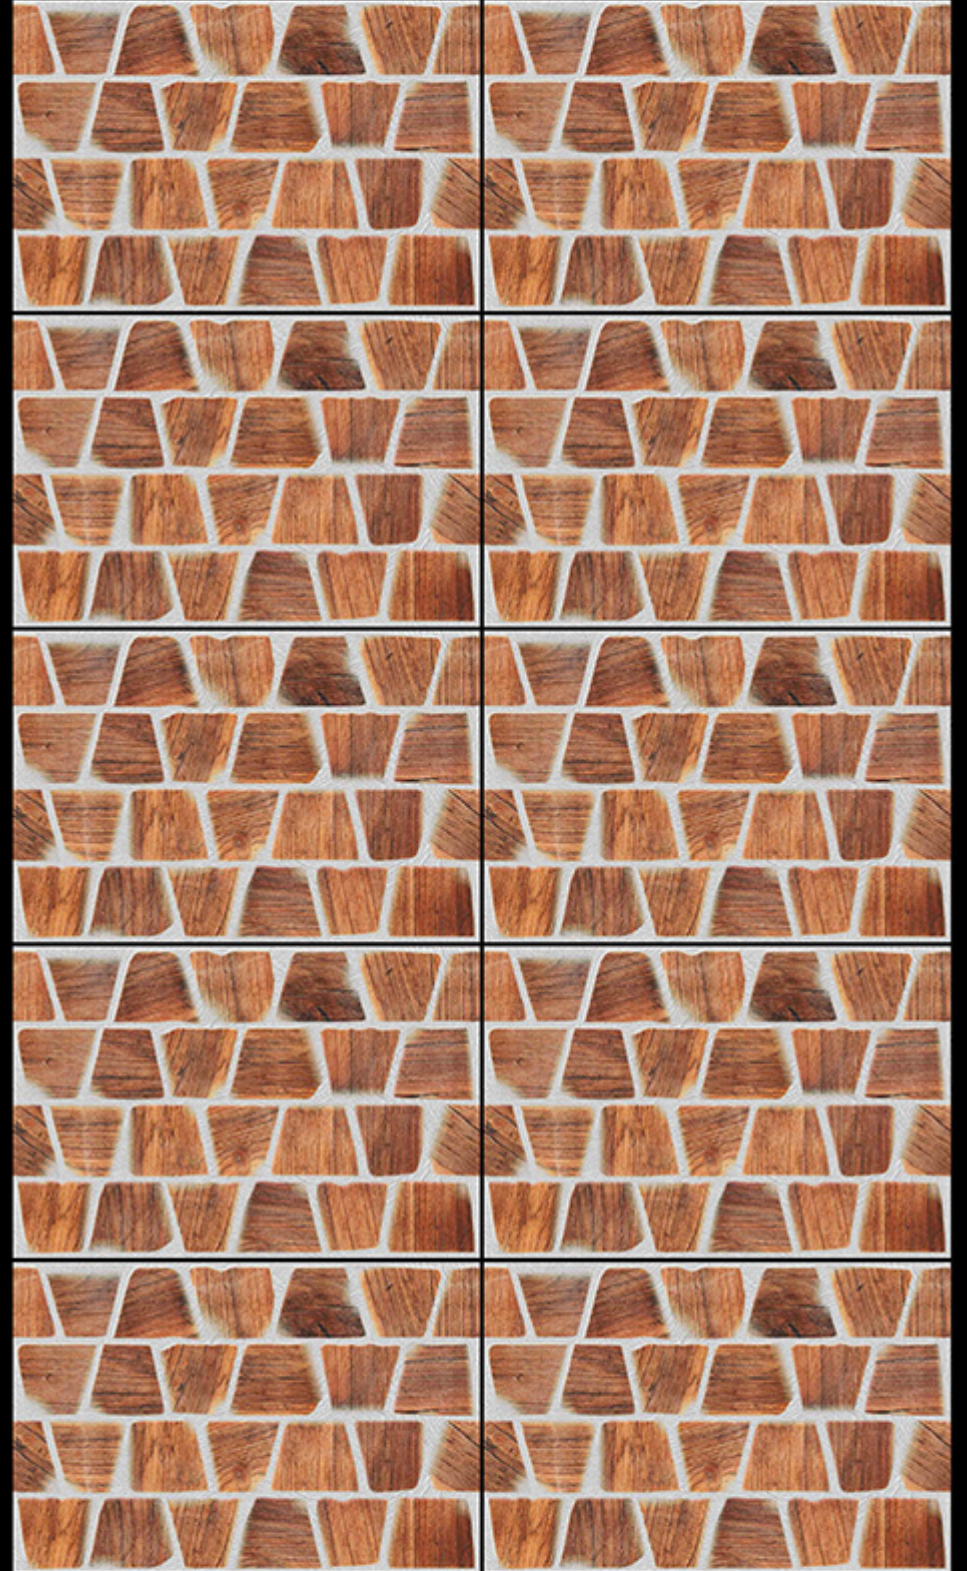

300x450 mm

Digital Wall Tiles

MATT FINISH