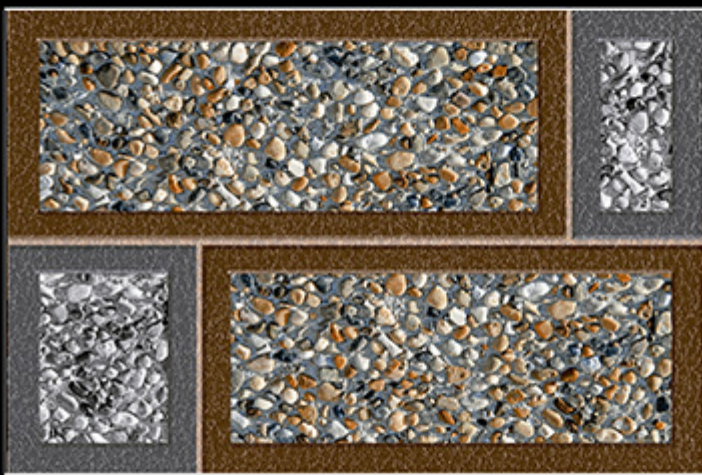

300x450 mm

Digital Wall Tiles

MATT FINISH

8046

8046

8046