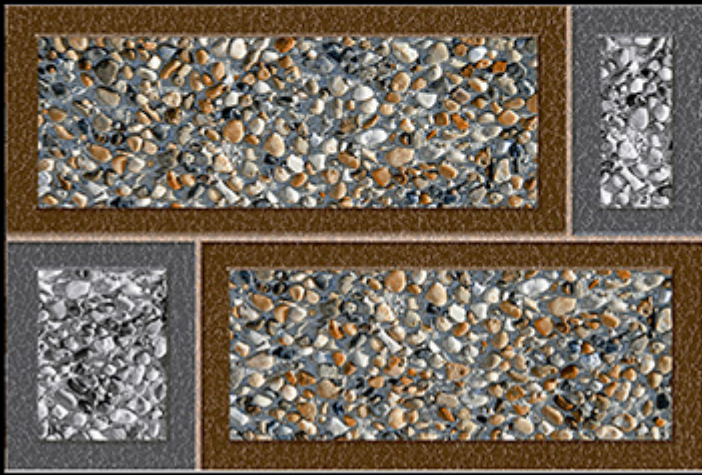

Digital Wall Tiles

MATT FINISH

8045

8045

8045

300x450 mm

Digital Wall Tiles

MATT FINISH