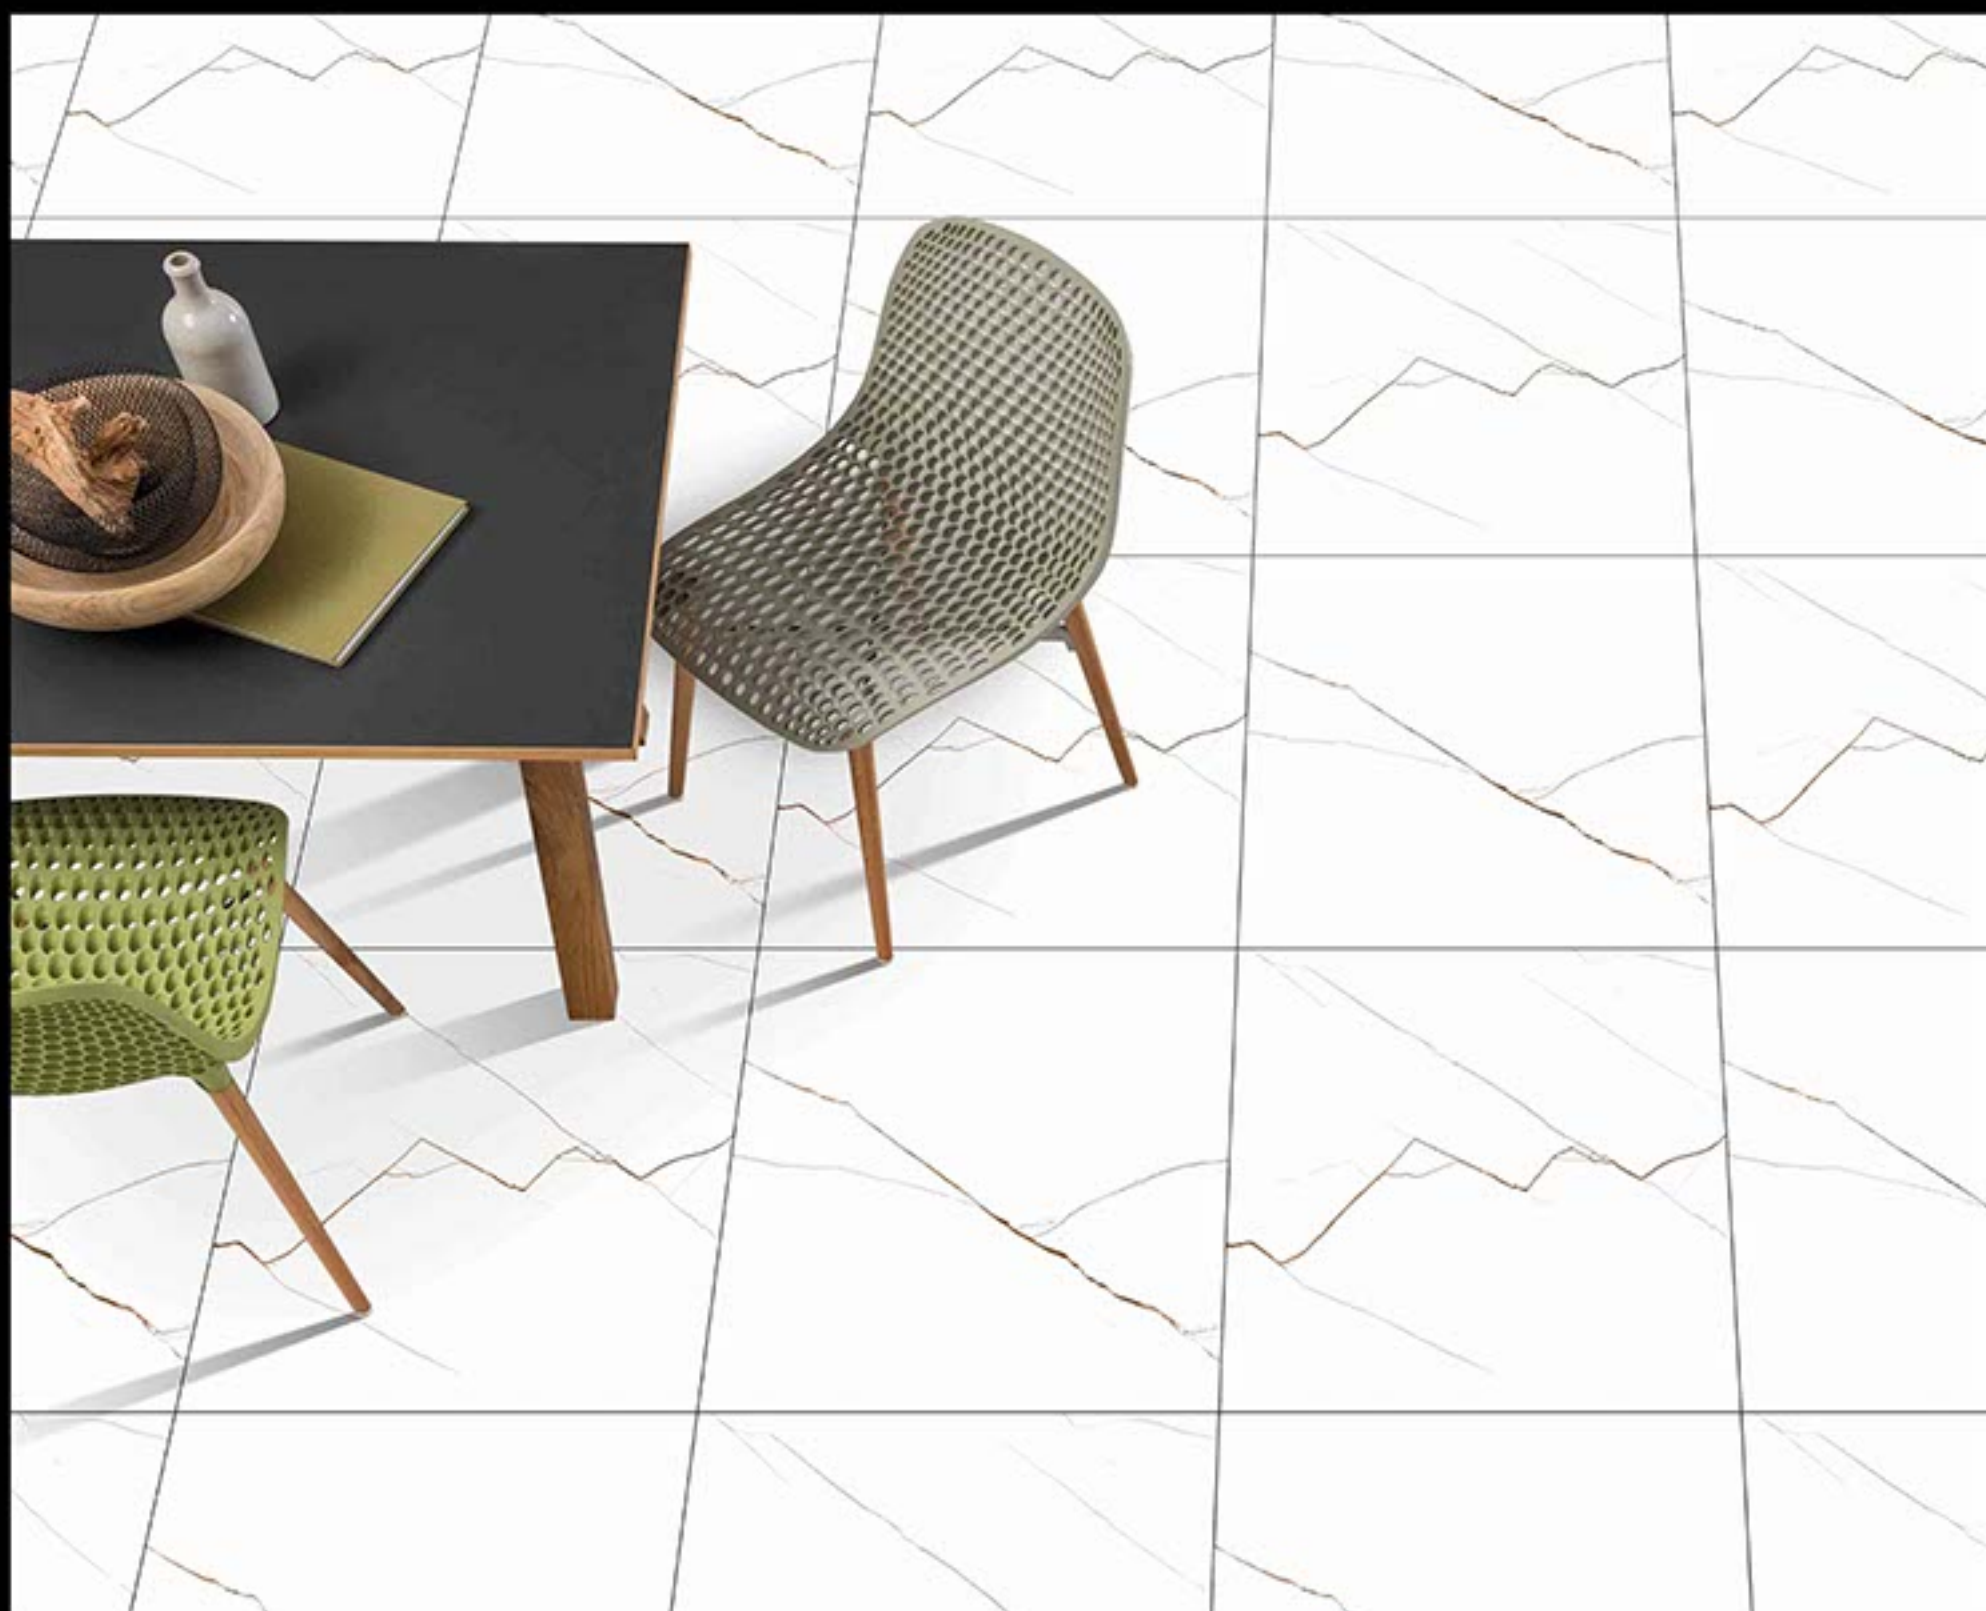

“ 600 X 600 MM ”
PORCELAIN TILES

SATVARIO SERIES

101

SATVARIO SERIES

102

SATVARIO SERIES

103

SATVARIO SERIES