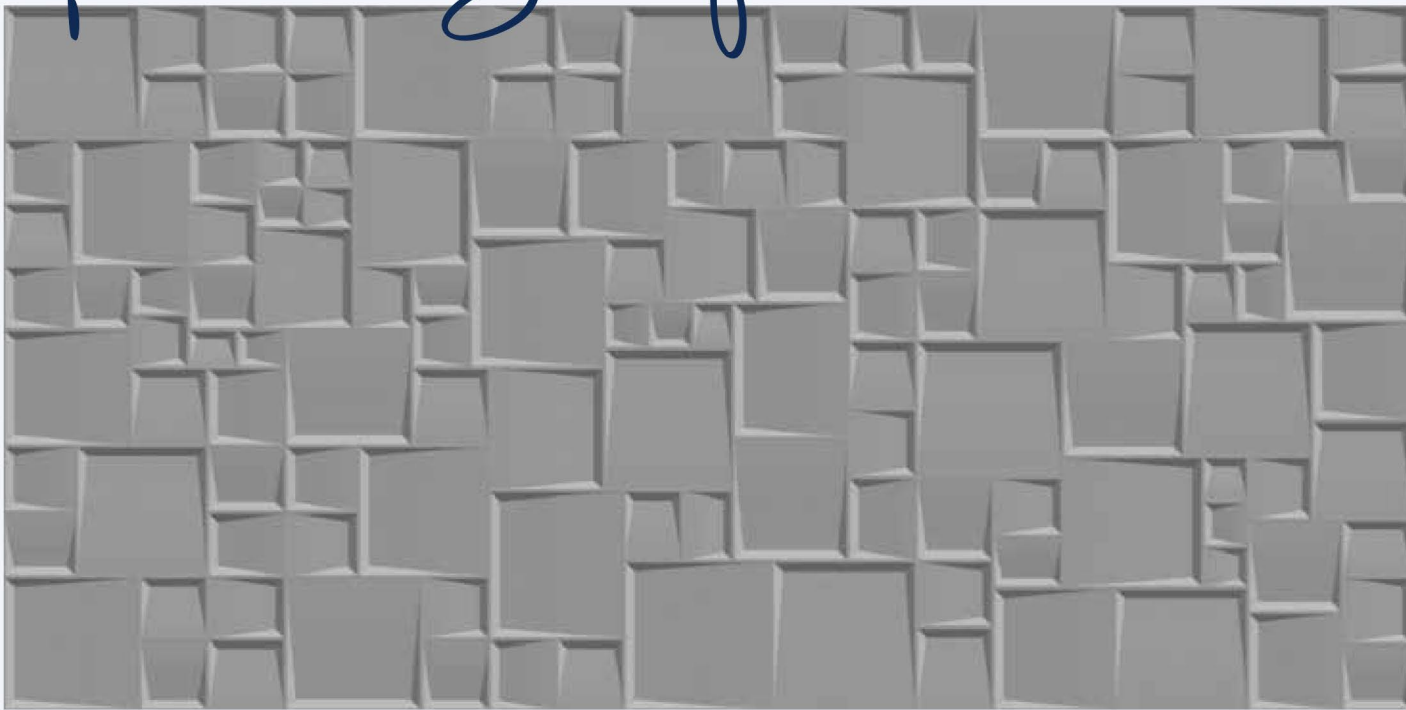

Feel Surfaces

SQUARE PUNCH