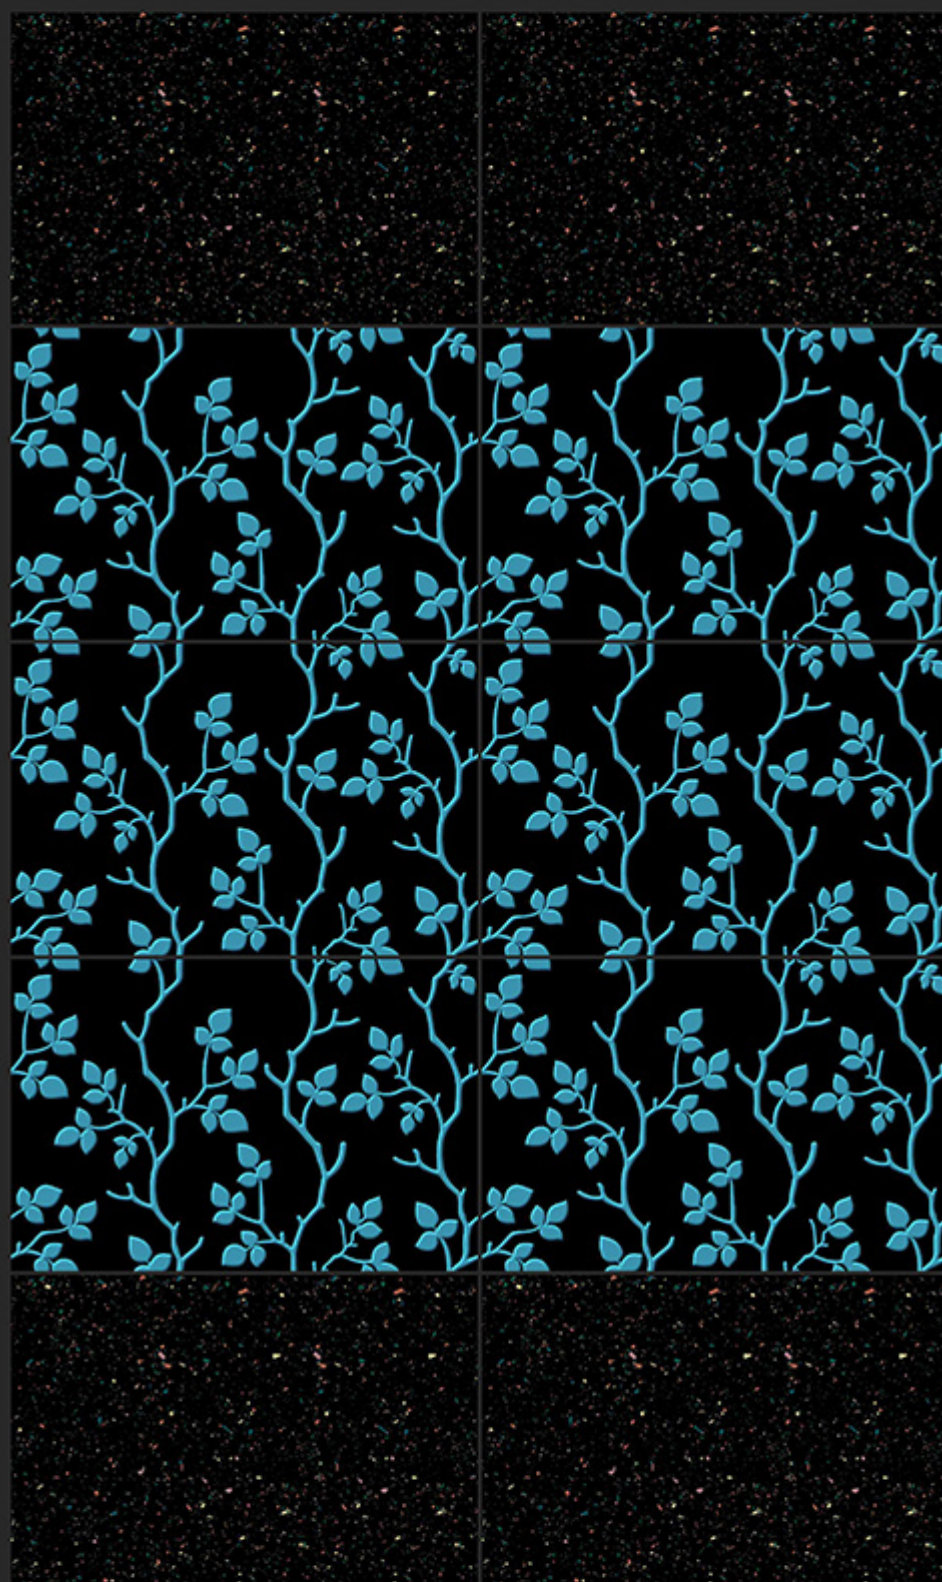

300x450 mm

Digital Wall Tiles

GLOSSY FINISH