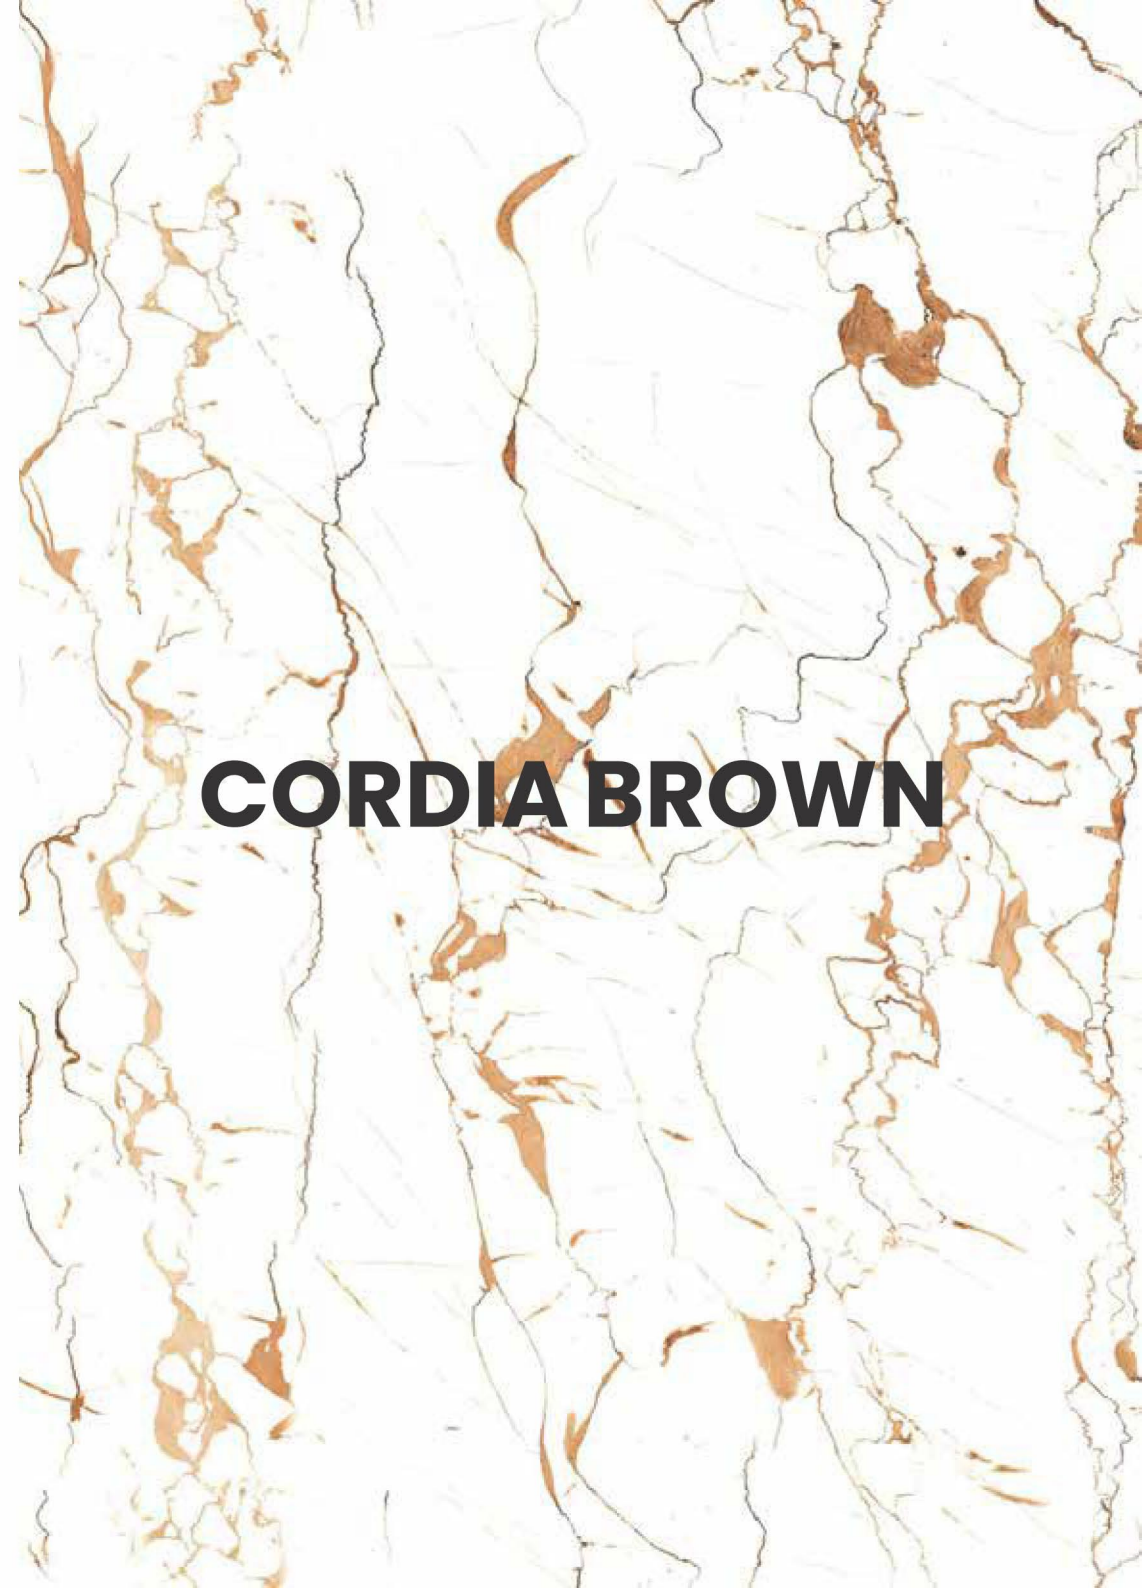

CORDIA BROWN