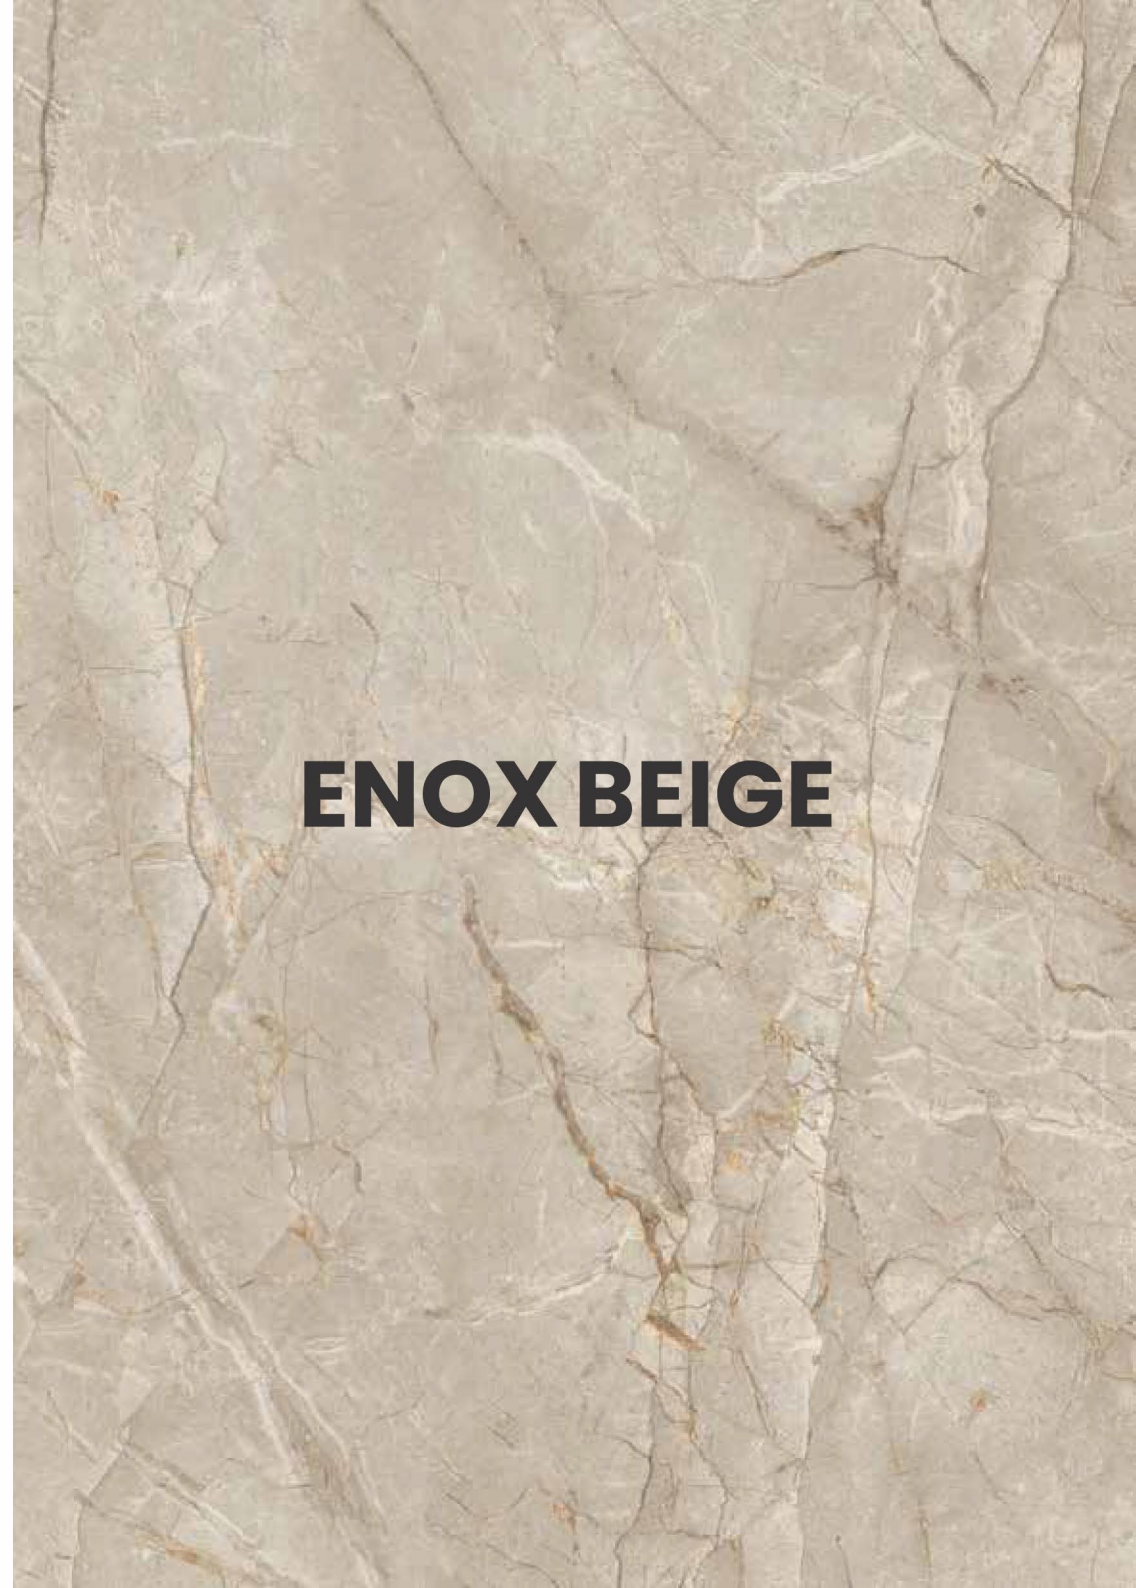

DYNAMO COLLINS

600x1200mm
Thickness: 9mm

ENOX BEIGE

Polished Glazed
Vitrified Tiles

ENOX BEIGE

600x1200mm
Thickness: 9mm

IRIS MARFIL

Polished Glazed
Vitrified Tiles