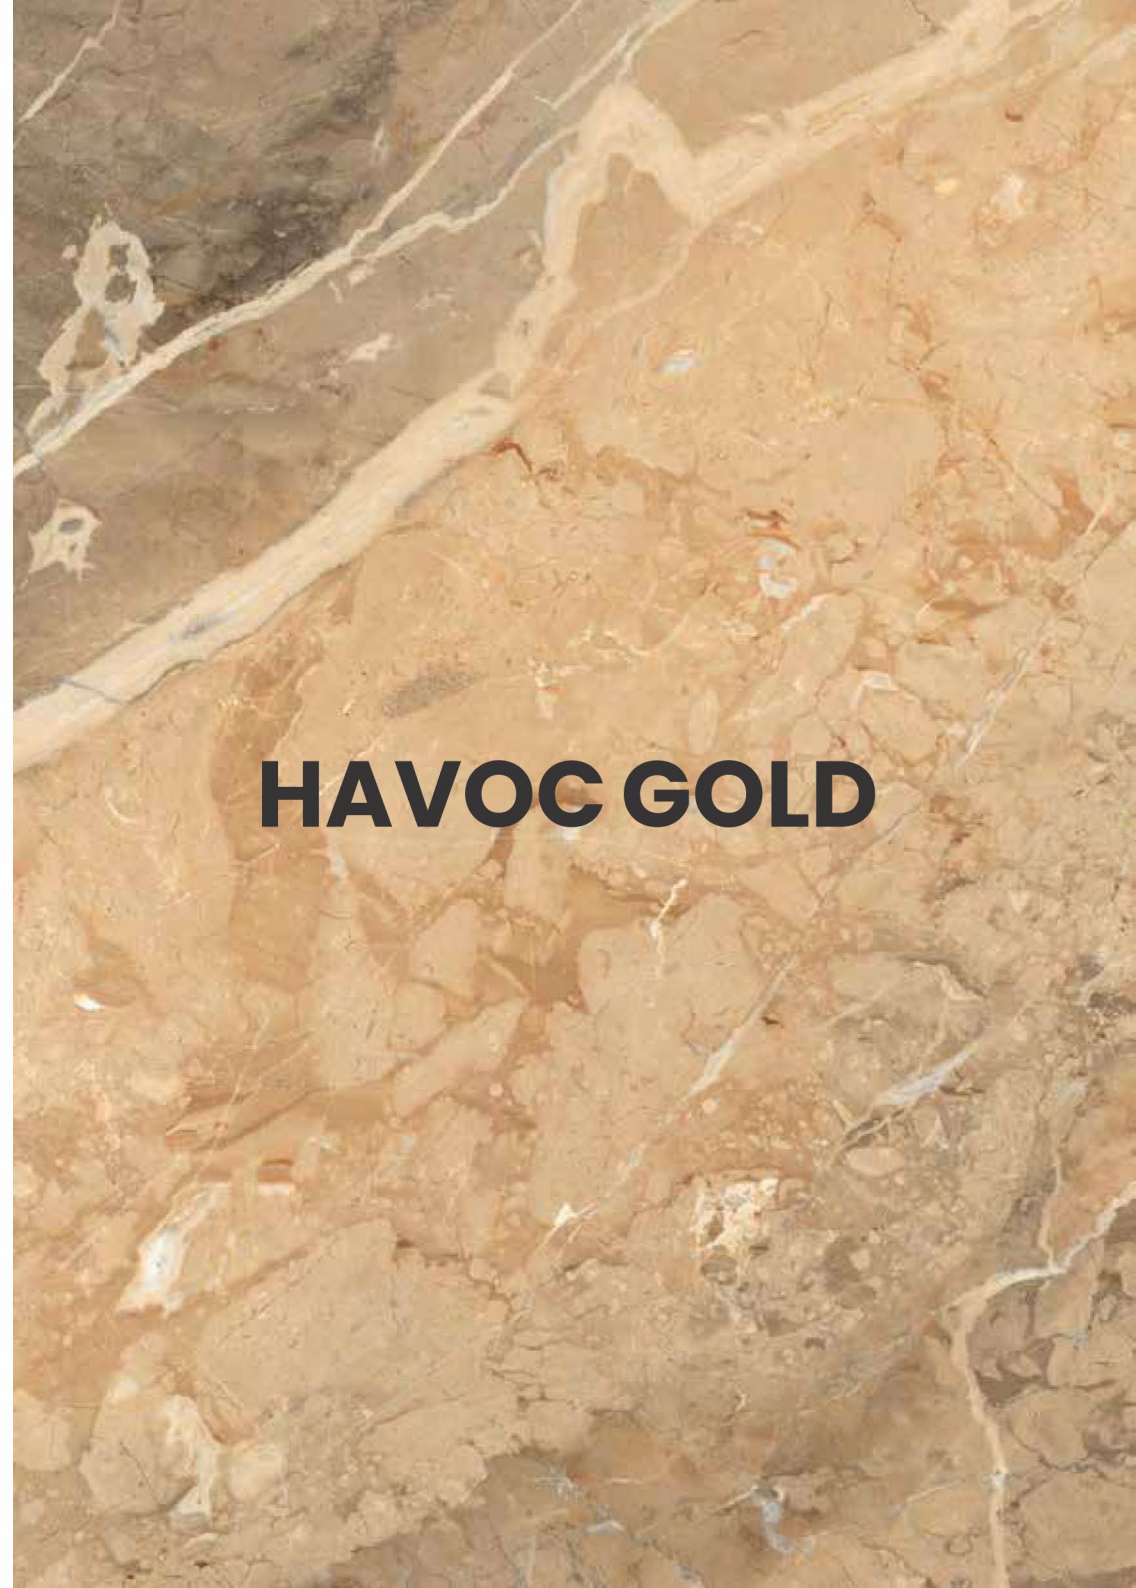

HELDER ORO LIGHT

600x1200mm
Thickness: 9mm

HAVOC GOLD

Polished Glazed
Vitrified Tiles

HAVOC GOLD

600x1200mm
Thickness: 9mm

GYPSUM IVORY

Polished Glazed
Vitrified Tiles