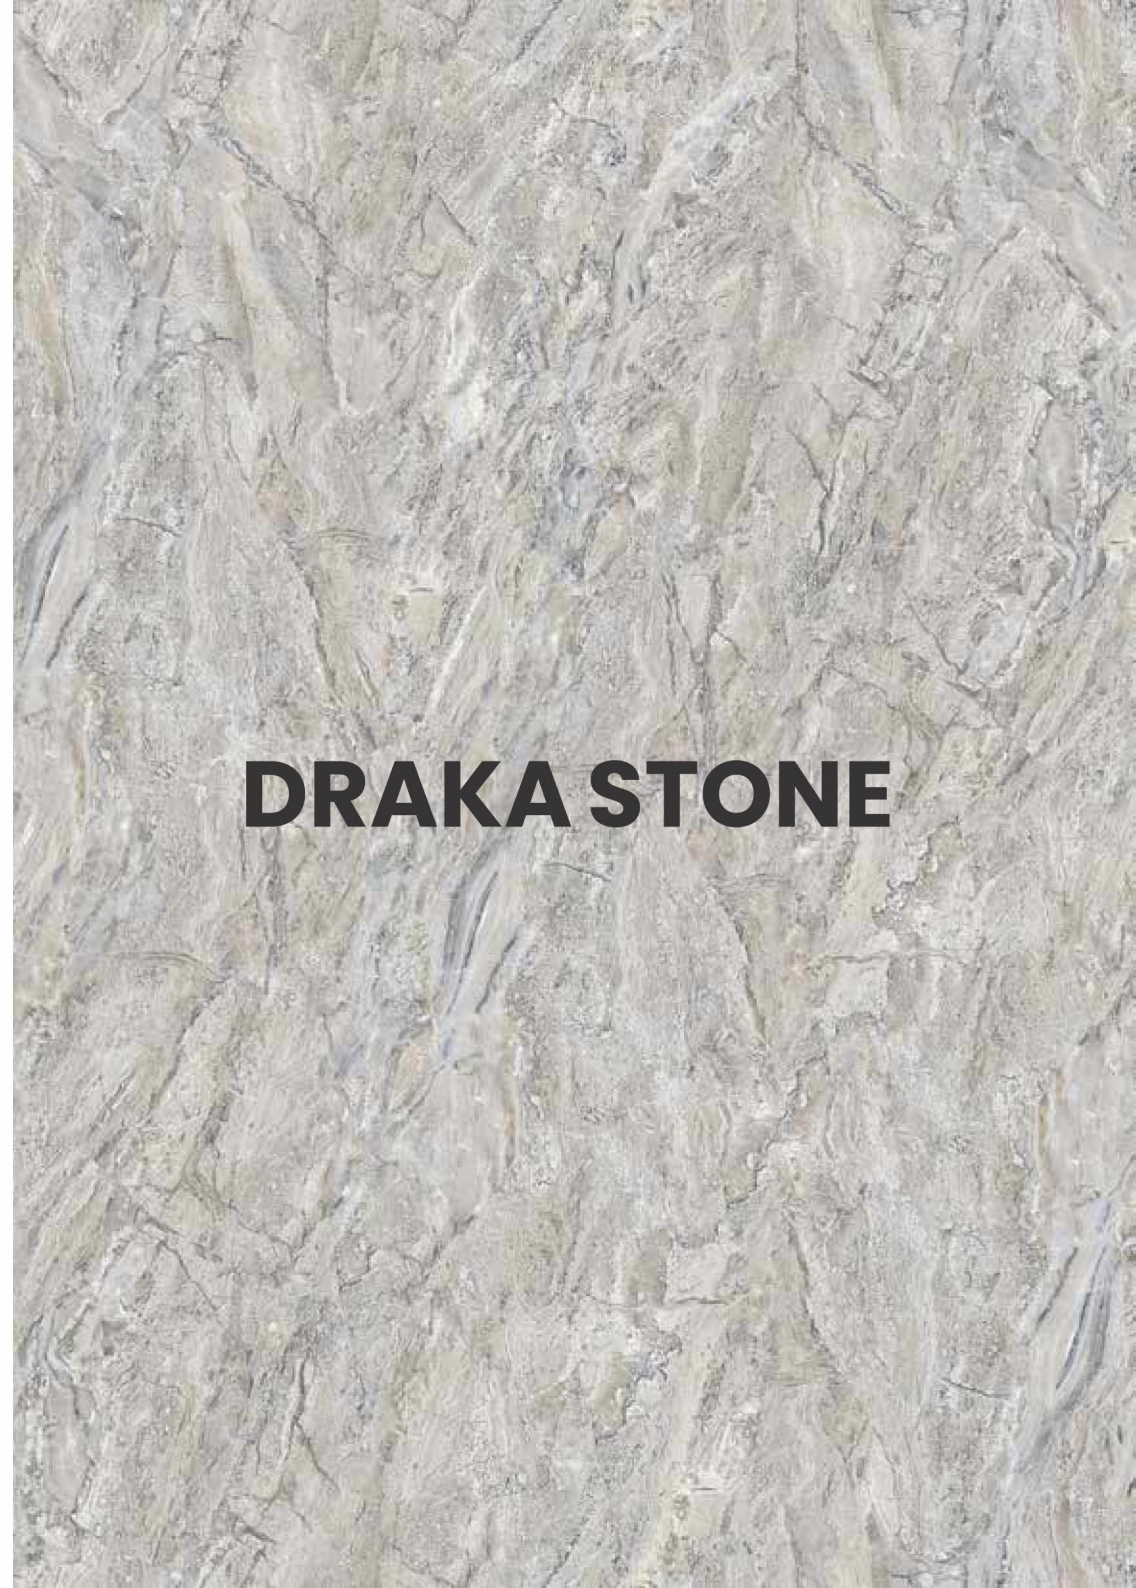

HIGH STRENGTH

LOW MAINTENANCE

600x1200mm
Thickness: 9mm

DRAKA STONE

Polished Glazed
Vitrified Tiles

DRAKA STONE

600x1200mm
Thickness: 9mm

CASA BEIGE