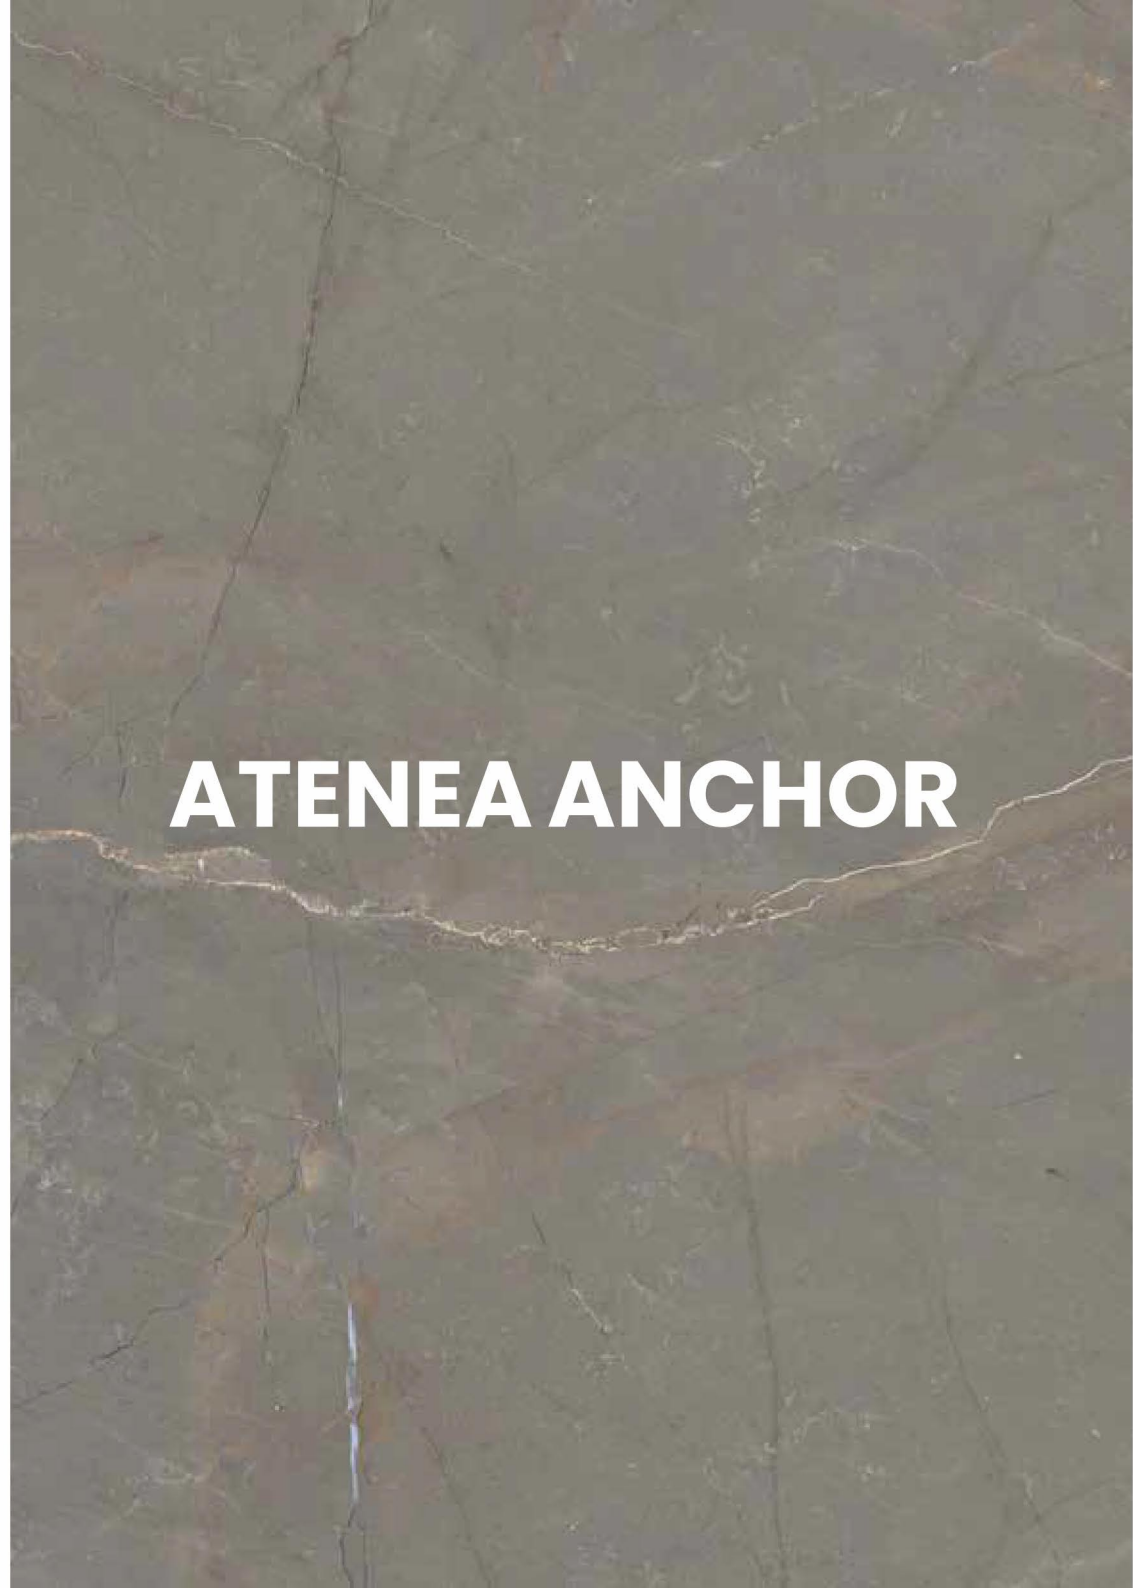

AMOR CREMA

Polished Glazed
Vitrified Tiles

AMOR CREMA

600x1200mm
Thickness: 9mm

ATENEA ANCHOR

Polished Glazed
Vitrified Tiles

ATENEA ANCHOR

RANDOM DESIGN