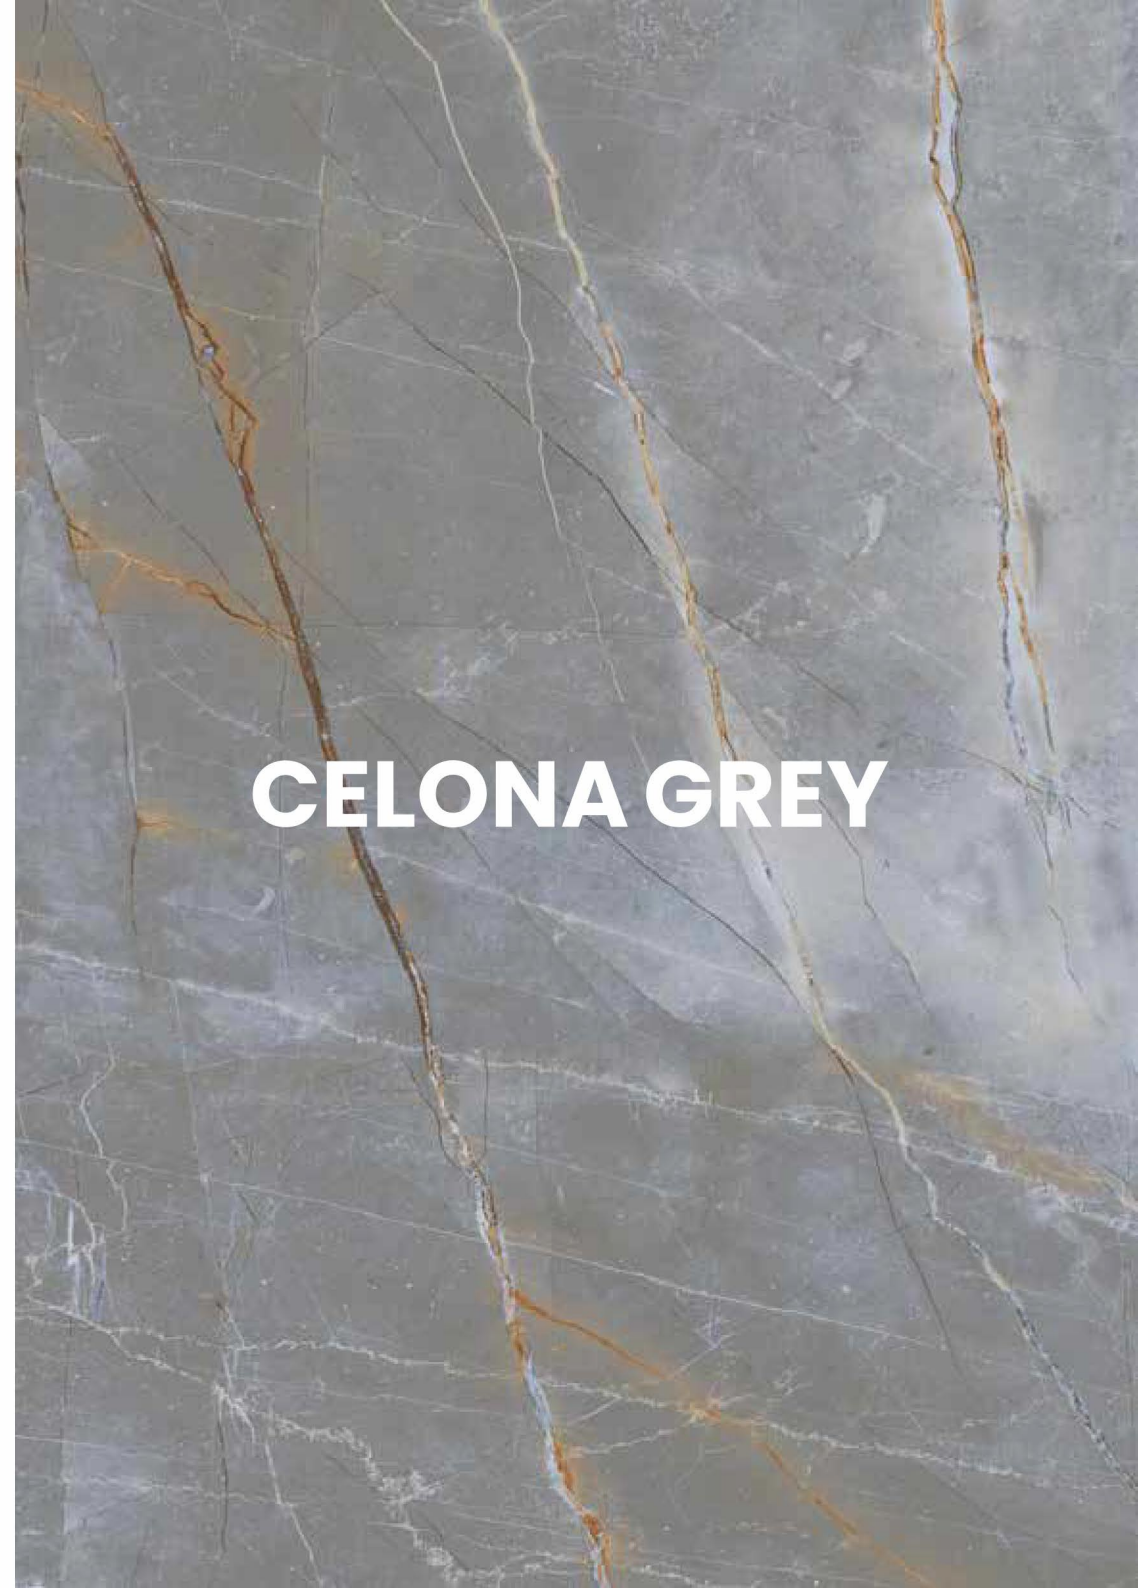

HIGH STRENGTH

LOW MAINTENANCE

600x1200mm
Thickness: 9mm

CELONA GREY

Polished Glazed
Vitrified Tiles

CELONA GREY

600x1200mm
Thickness: 9mm

CALACATTA VENA