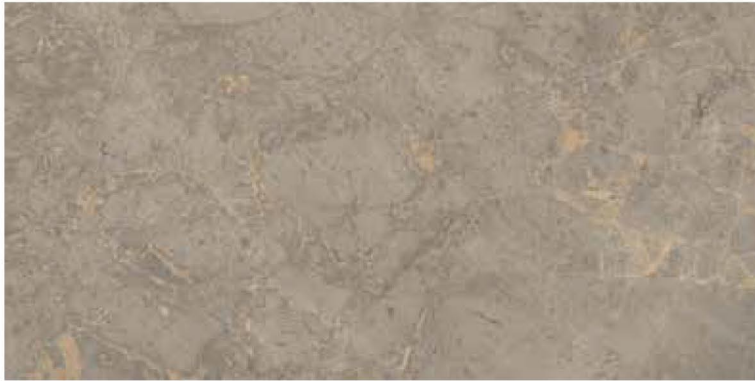

600x1200mm
Thickness: 9mm

CELIO MINK

Polished Glazed
Vitrified Tiles