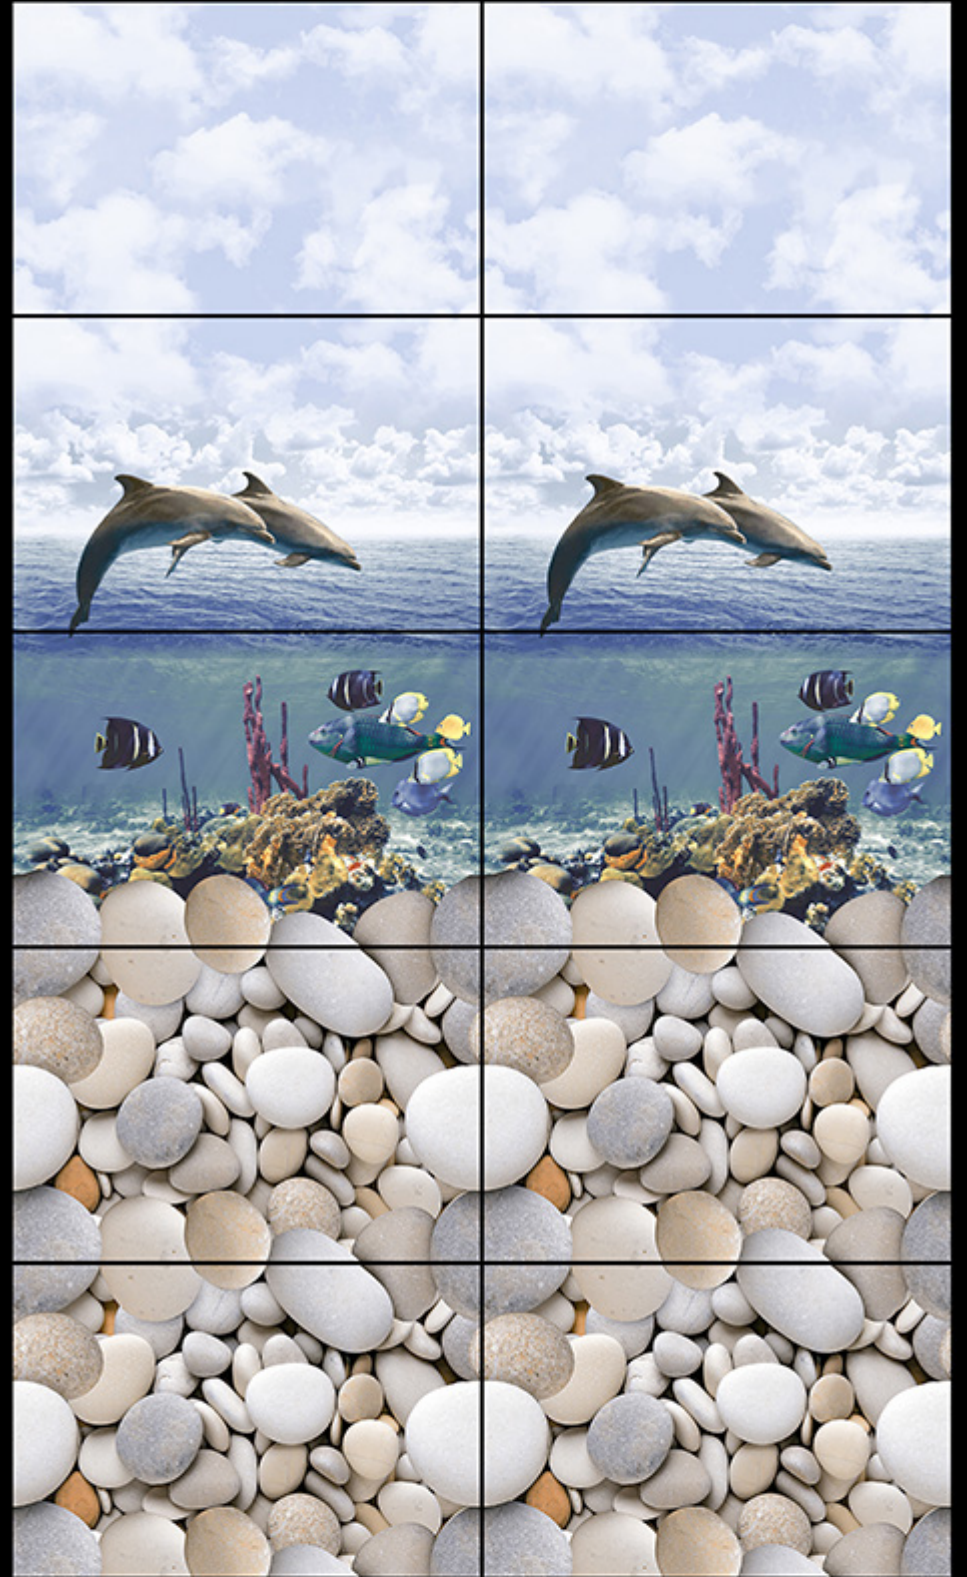

300x450 mm

Digital Wall Tiles

GLOSSY FINISH

3501-F