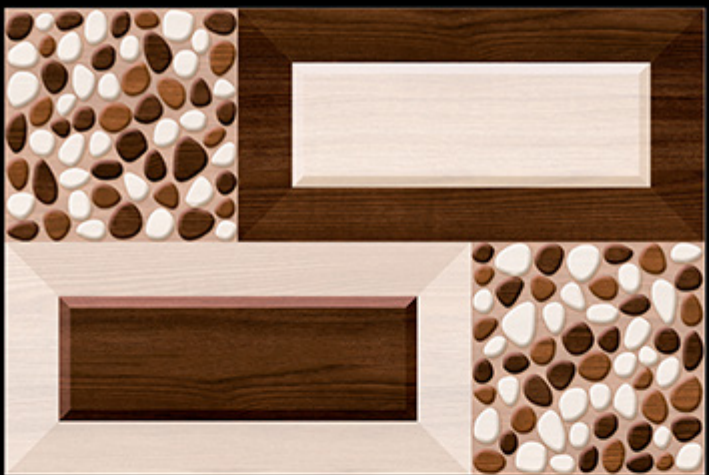

ELE-140

ELE-140