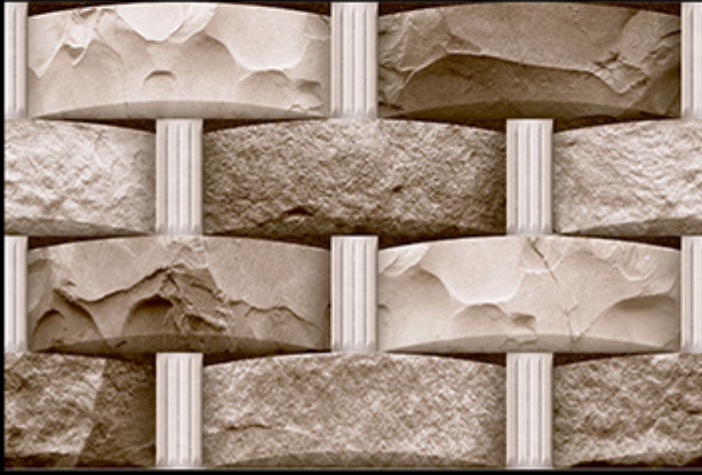

300x450 mm

Digital Wall Tiles

MATT FINISH

ELE-137