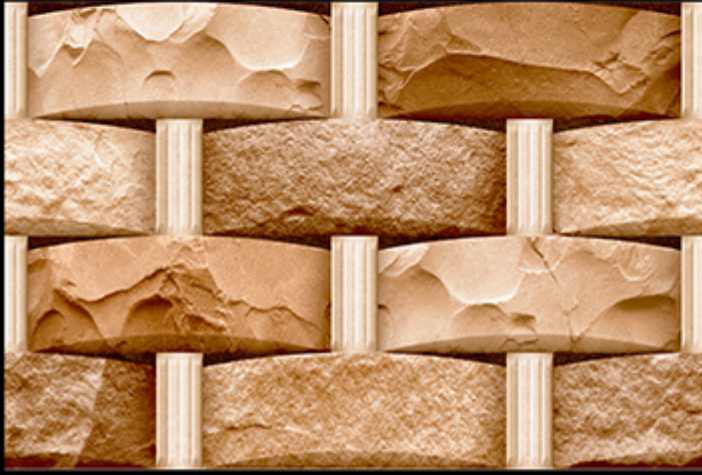

300x450 mm

Digital Wall Tiles

MATT FINISH

ELE-136