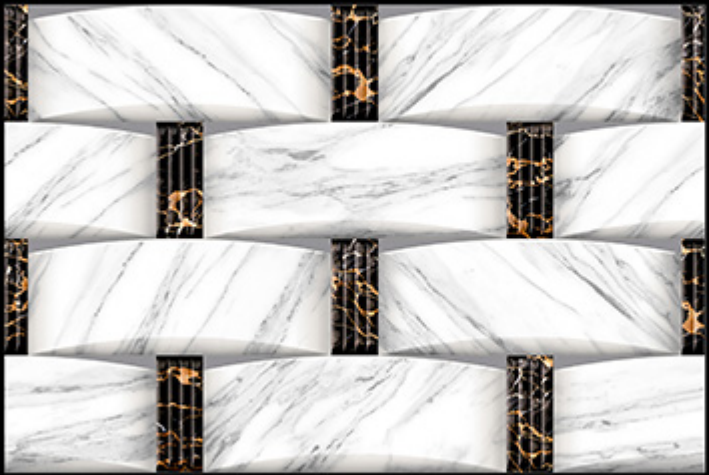

300x450 mm

Digital Wall Tiles

MATT FINISH

ELE-139