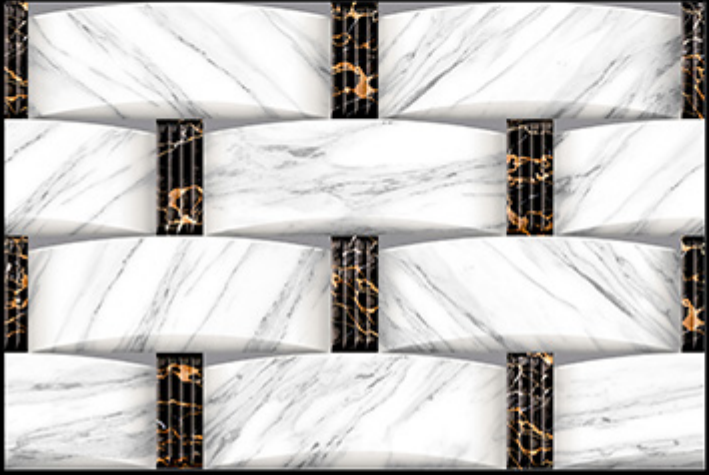

300x450 mm

Digital Wall Tiles

MATT FINISH

ELE-139