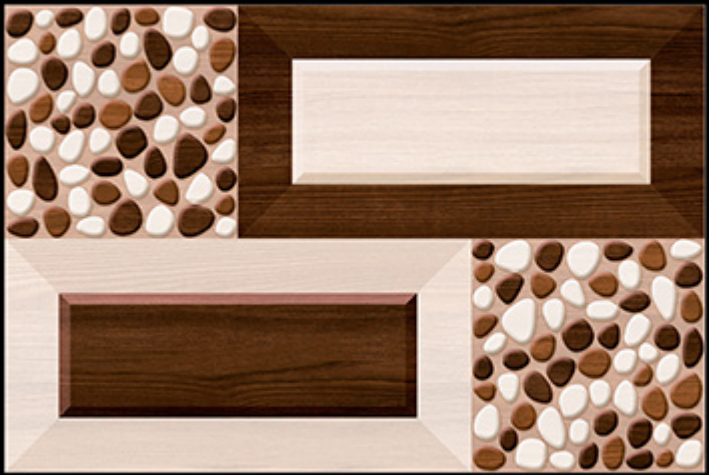

ELE-140

ELE-140