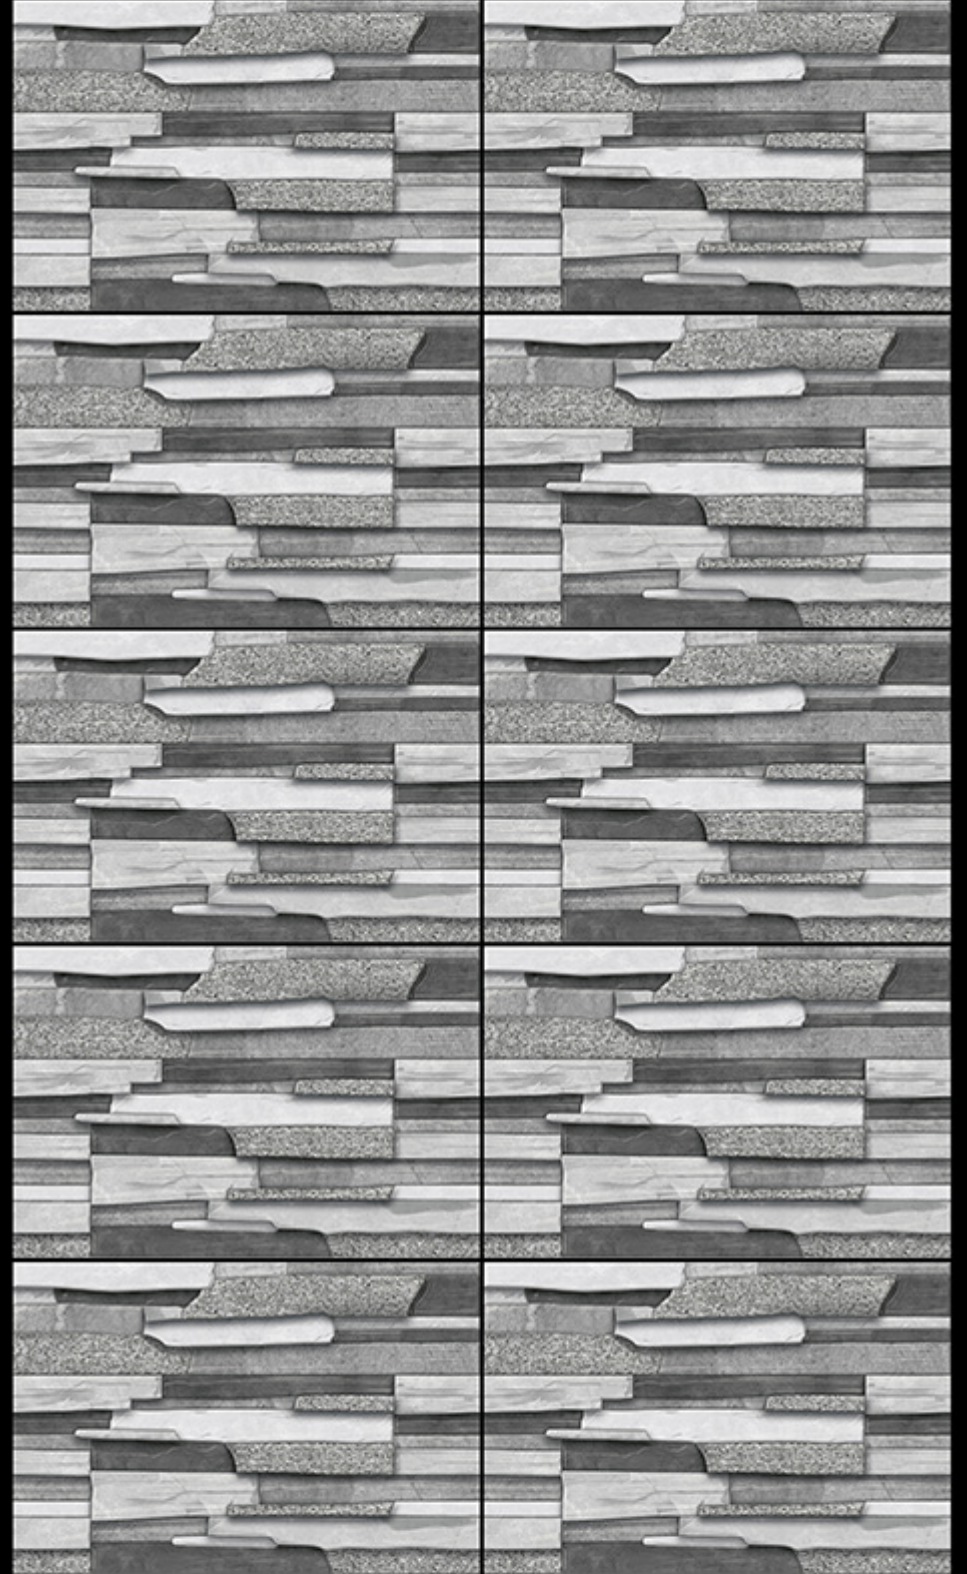

ELE-122

300x450 mm

Digital Wall Tiles

MATT FINISH

ELE-123

ELE-123

ELE-123

300x450 mm