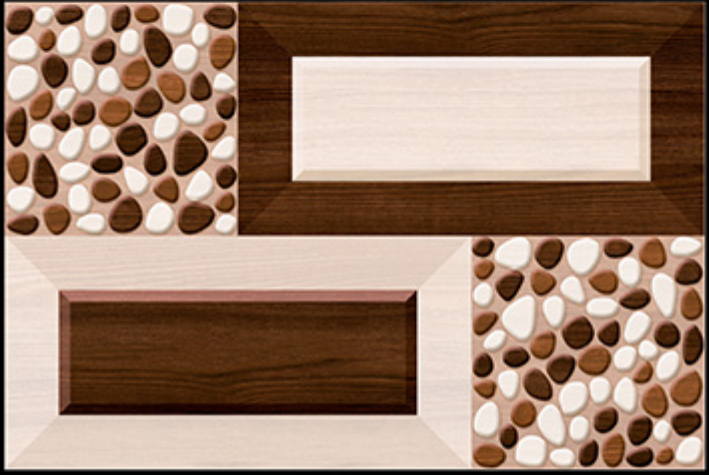

Digital Wall Tiles

MATT FINISH

ELE-139

ELE-139

ELE-139

300x450 mm

Digital Wall Tiles

MATT FINISH