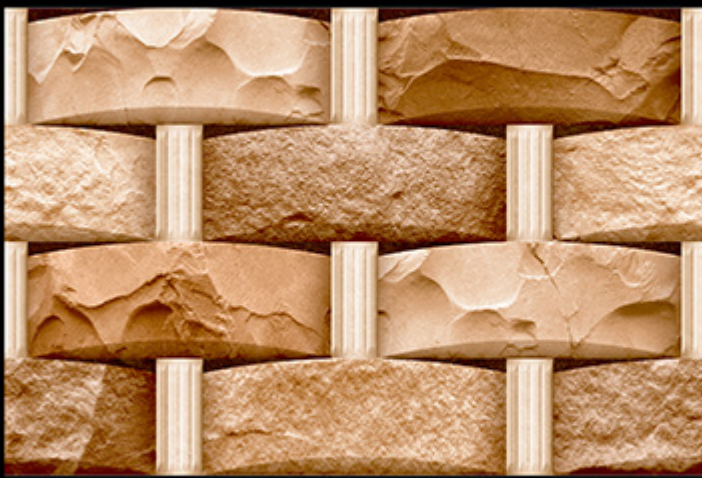

ELE-136

ELE-136