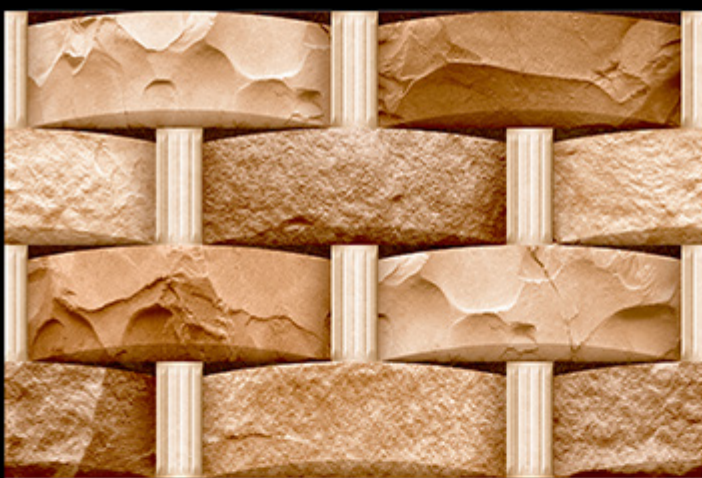

ELE-136

ELE-136