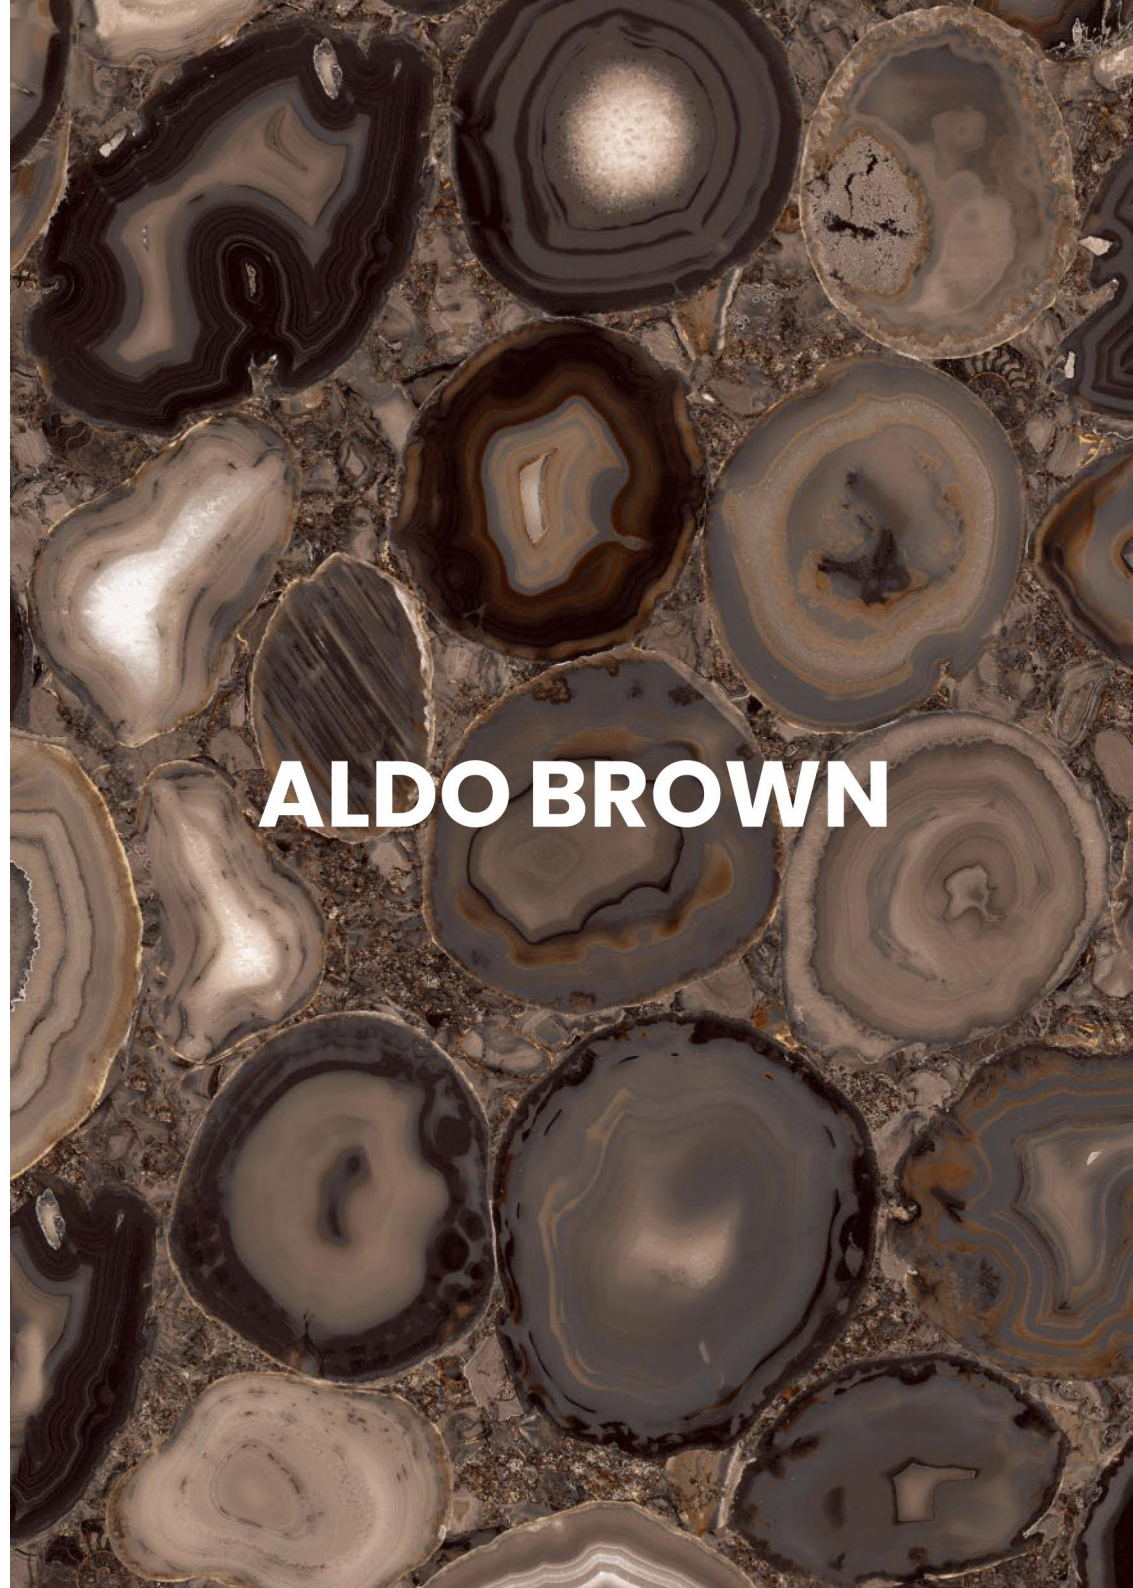

## **COMPILATION OF HIGH GLOSS SURFACES**

600x1200mm  
Thickness: 9mm

**ALDO BROWN**

Polished Glazed  
Vitrified Tiles

**SUPREMACY**  
SERIES

**ALDO BROWN**

600x1200mm  
Thickness: 9mm

**VENINZULA BRIGHT**