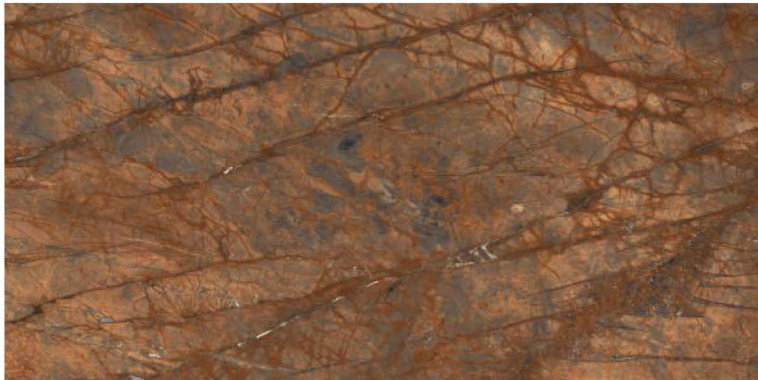

600x1200mm
Thickness: 9mm