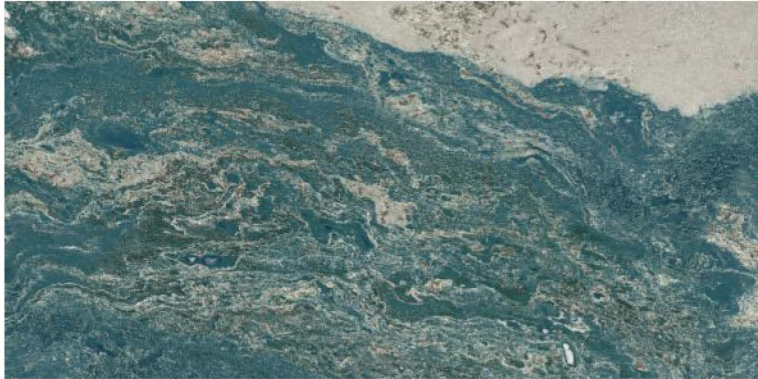

600x1200mm
Thickness: 9mm