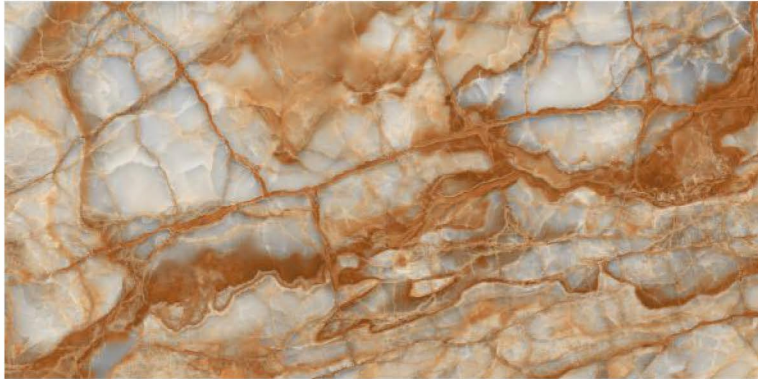

600x1200mm
Thickness: 9mm