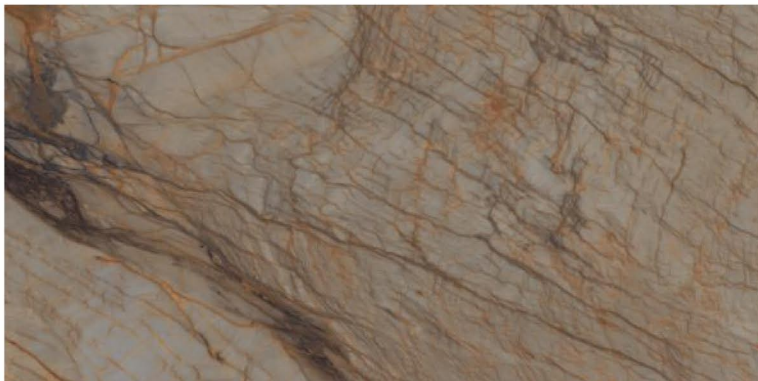

600x1200mm
Thickness: 9mm