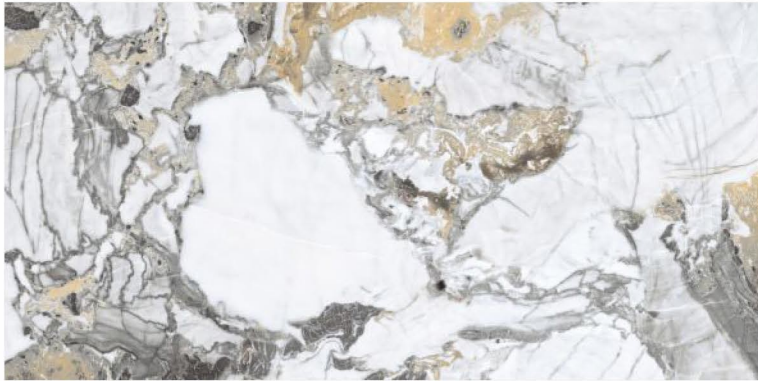

## **COMPILATION OF HIGH GLOSS SURFACES**

600x1200mm  
Thickness: 9mm

**ALDO BROWN**

Polished Glazed  
Vitrified Tiles

**SUPREMACY**  
SERIES

**ALDO BROWN**

600x1200mm  
Thickness: 9mm

**VENINZULA BRIGHT**