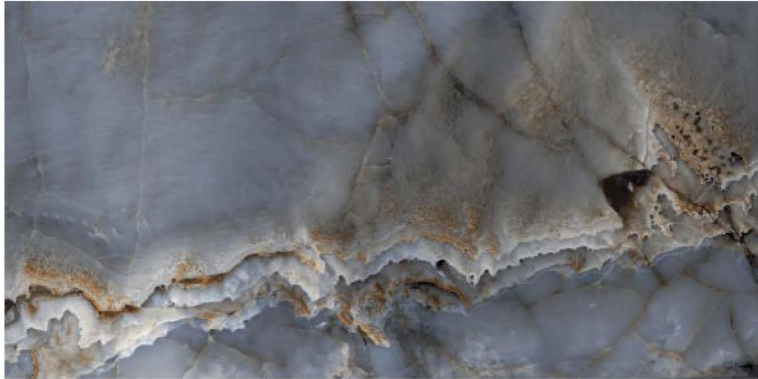

600x1200mm
Thickness: 9mm