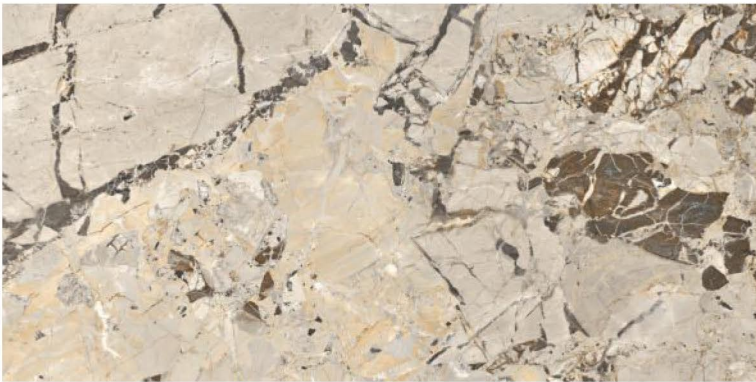

**SUPREMACY**  
SERIES

**SPLASH BLUE**

600x1200mm  
Thickness: 9mm

**ARIZONA STONE**

Polished Glazed  
Vitrified Tiles

**SUPREMACY**  
SERIES

**ARIZONA STONE**

600x1200mm  
Thickness: 9mm