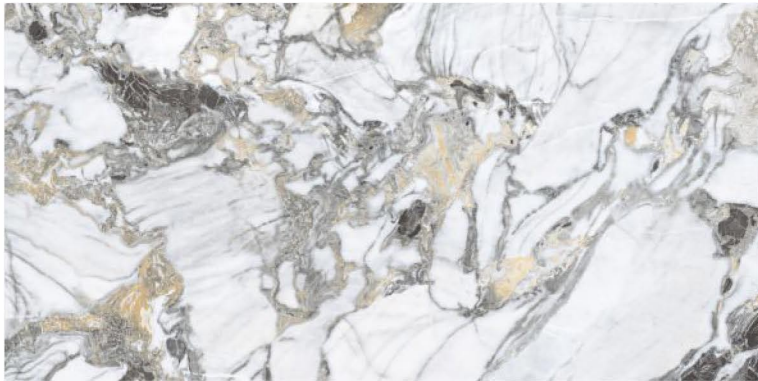

## **COMPILATION OF HIGH GLOSS SURFACES**

600x1200mm  
Thickness: 9mm

**ALDO BROWN**

Polished Glazed  
Vitrified Tiles

**SUPREMACY**  
SERIES

**ALDO BROWN**

600x1200mm  
Thickness: 9mm

**VENINZULA BRIGHT**