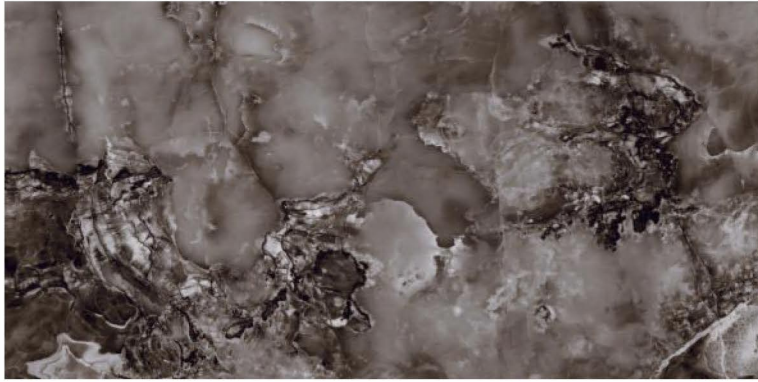

**JETTY BROWN**

Polished Glazed  
Vitrified Tiles

**SUPREMACY**  
SERIES

**JETTY BROWN**

600x1200mm  
Thickness: 9mm

**CONTUSE COCOA**

Polished Glazed  
Vitrified Tiles

**SUPREMACY**  
SERIES