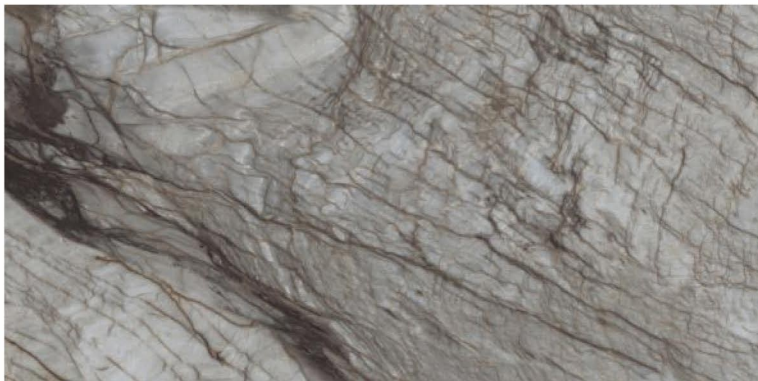

**LARK WHITE**

Polished Glazed  
Vitrified Tiles

**SUPREMACY**  
SERIES

**LARK WHITE**

600x1200mm  
Thickness: 9mm

**GLISTER SILVER**

Polished Glazed  
Vitrified Tiles

**SUPREMACY**  
SERIES