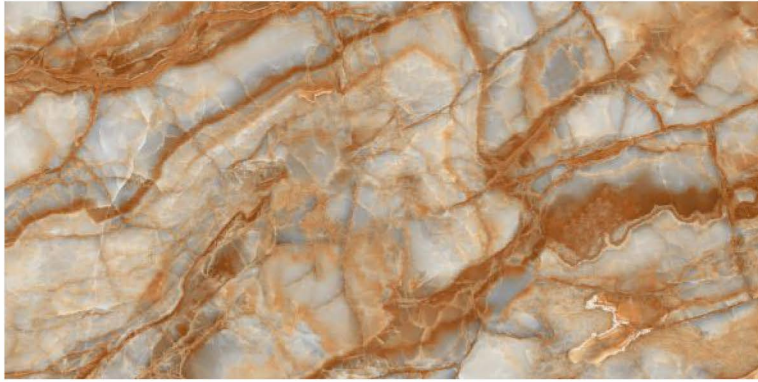

600x1200mm
Thickness: 9mm