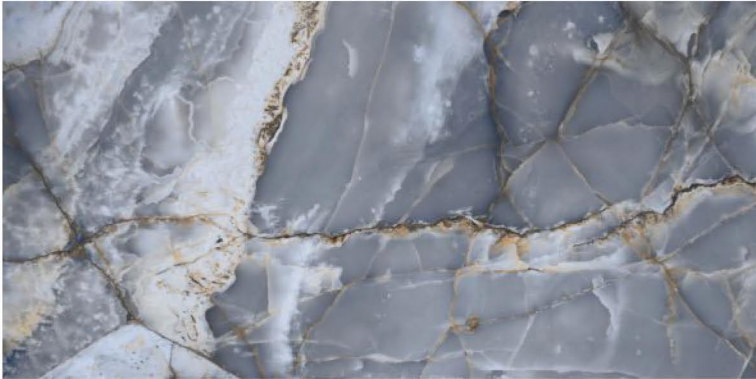

LOW MAINTENANCE

600x1200mm  
Thickness: 9mm

**SIDON WHITE**

Polished Glazed  
Vitrified Tiles

**SUPREMACY**  
SERIES

**SIDON WHITE**

600x1200mm  
Thickness: 9mm

**ARMOUR ONYX-BLUE**