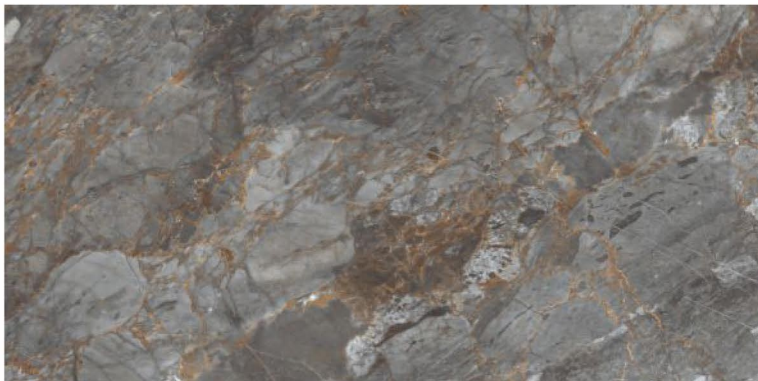

600x1200mm
Thickness: 9mm