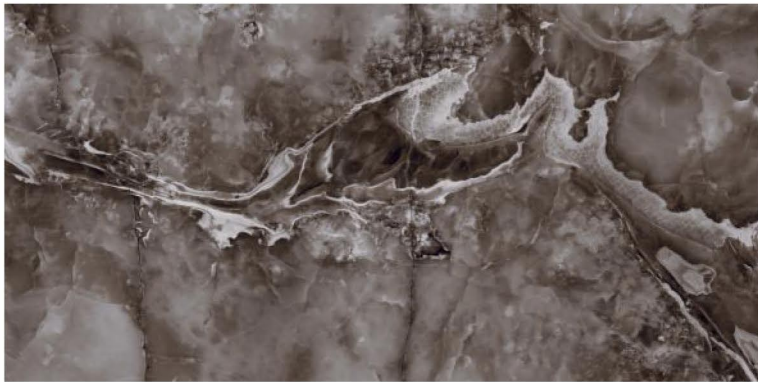

**JETTY BROWN**

Polished Glazed  
Vitrified Tiles

**SUPREMACY**  
SERIES

**JETTY BROWN**

600x1200mm  
Thickness: 9mm

**CONTUSE COCOA**

Polished Glazed  
Vitrified Tiles

**SUPREMACY**  
SERIES