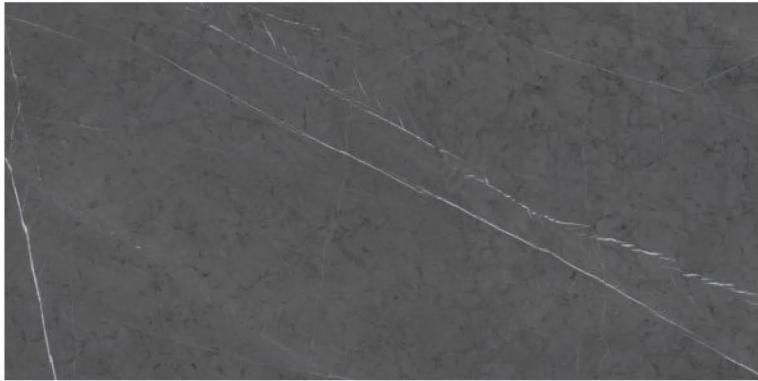

LARK SILVER

600x1200mm  
Thickness: 9mm

**BORA BORA BLUE**

Polished Glazed  
Vitrified Tiles

**SUPREMACY**  
SERIES

**BORA BORA BLUE**

600x1200mm  
Thickness: 9mm

**MARVIS SOMBER**