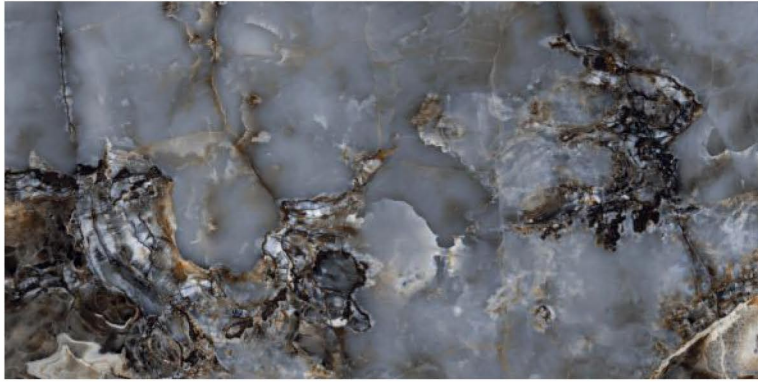

600x1200mm
Thickness: 9mm