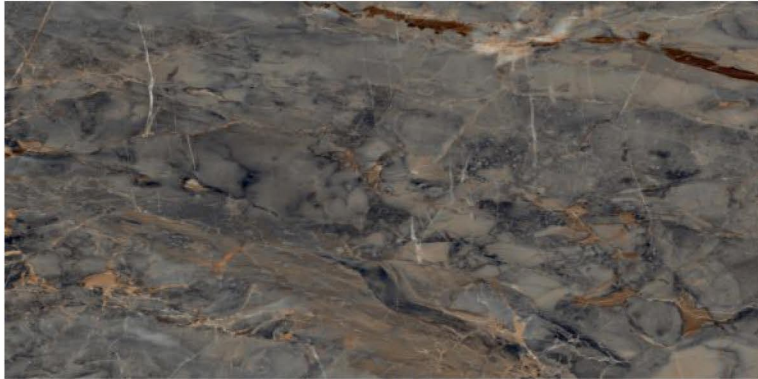

**SUPREMACY**  
SERIES

**MARVIS AMBER**

600x1200mm  
Thickness: 9mm

**PESTA MONK**

Polished Glazed  
Vitrified Tiles

**SUPREMACY**  
SERIES

**PESTA MONK**

600x1200mm  
Thickness: 9mm