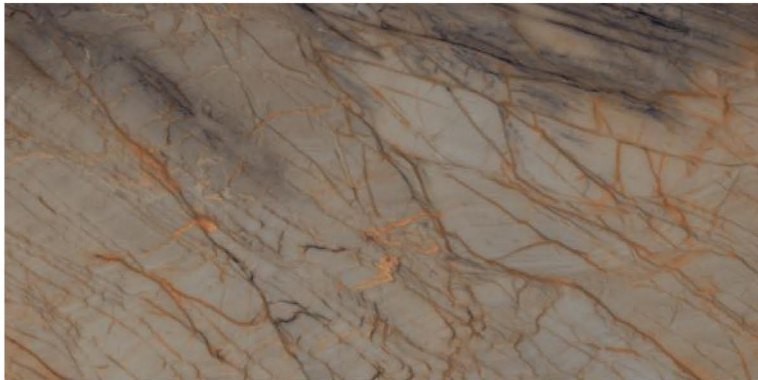

600x1200mm
Thickness: 9mm