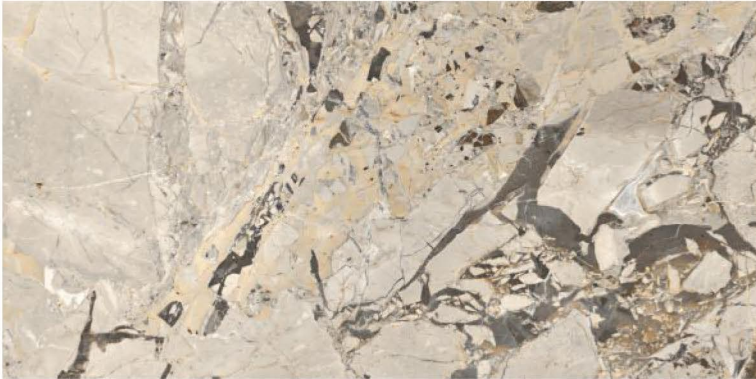

**SUPREMACY**  
SERIES

**SPLASH BLUE**

600x1200mm  
Thickness: 9mm

**ARIZONA STONE**

Polished Glazed  
Vitrified Tiles

**SUPREMACY**  
SERIES

**ARIZONA STONE**

600x1200mm  
Thickness: 9mm