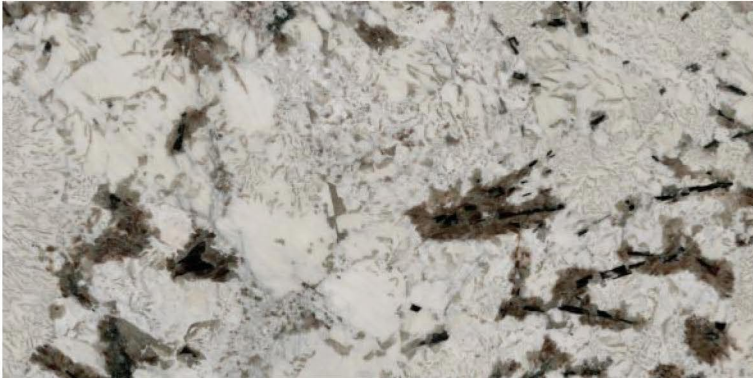

600x1200mm
Thickness: 9mm