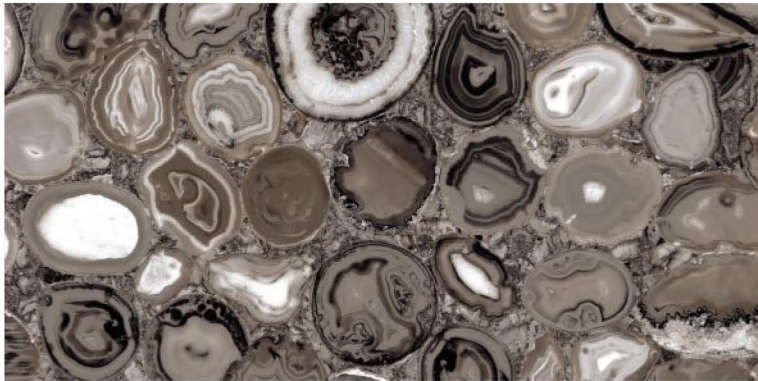

600x1200mm
Thickness: 9mm