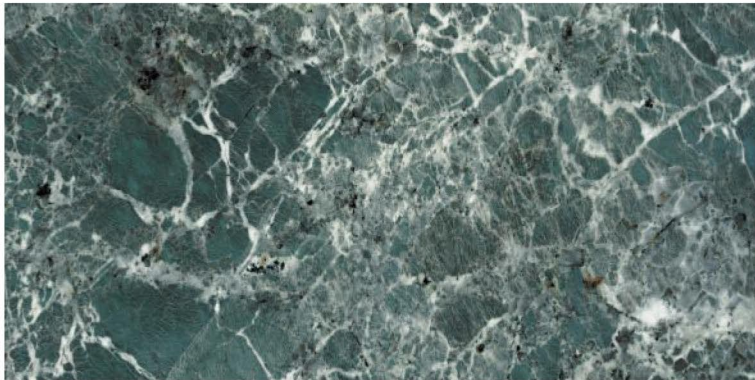

600x1200mm
Thickness: 9mm