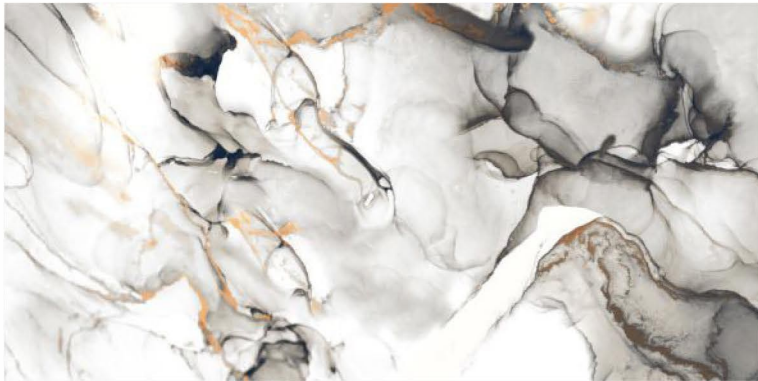

600x1200mm
Thickness: 9mm