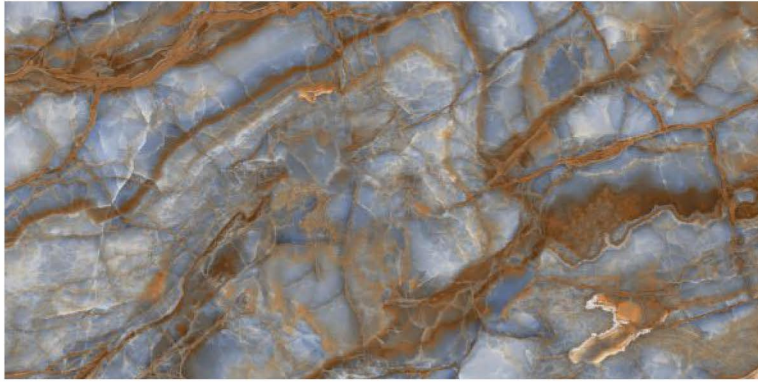

**SUPREMACY**  
SERIES

**SPLASH BLUE**

600x1200mm  
Thickness: 9mm

**ARIZONA STONE**

Polished Glazed  
Vitrified Tiles

**SUPREMACY**  
SERIES

**ARIZONA STONE**

600x1200mm  
Thickness: 9mm