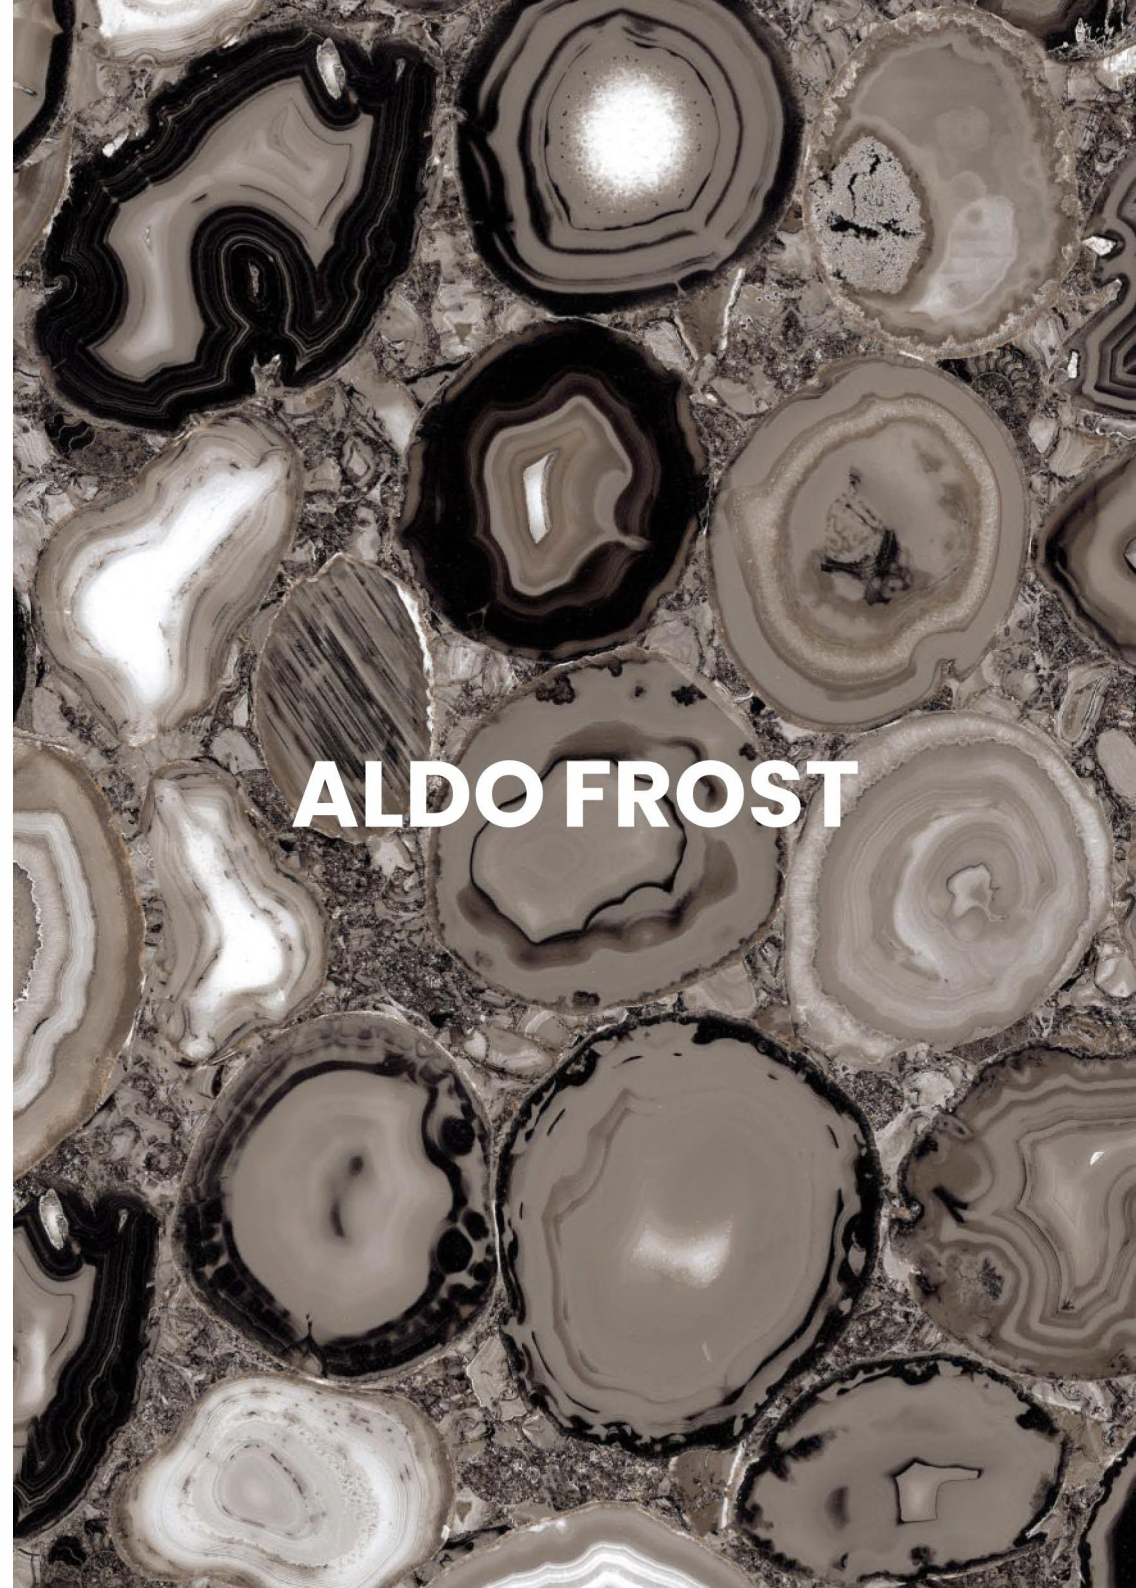

Polished Glazed  
Vitrified Tiles

**SUPREMACY**  
SERIES

**ROSS SUNSET**

600x1200mm  
Thickness: 9mm

ALDO FROST

Polished Glazed  
Vitrified Tiles

SUPREMACY  
SERIES

ALDO FROST