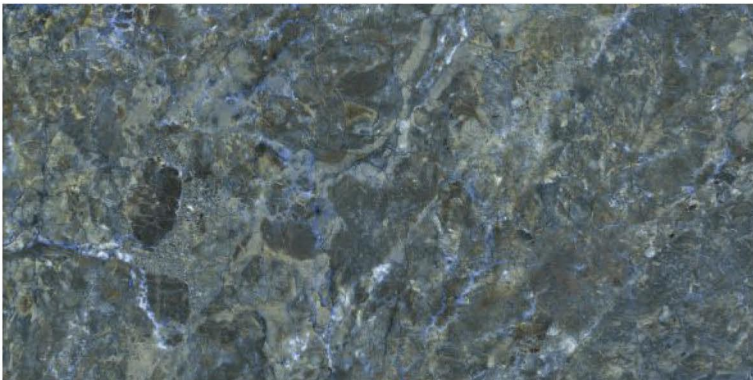

600x1200mm
Thickness: 9mm