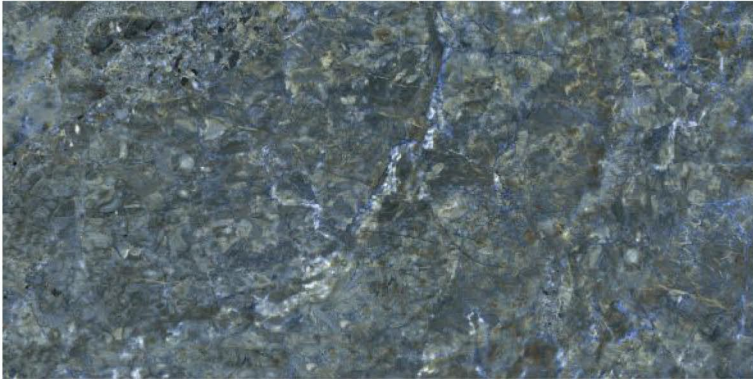

600x1200mm
Thickness: 9mm