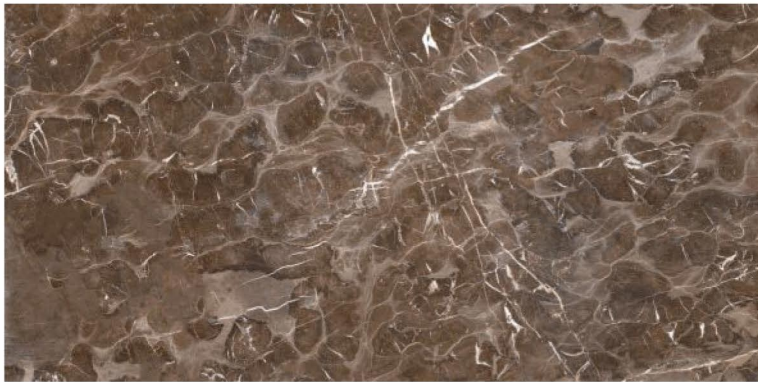

600x1200mm
Thickness: 9mm