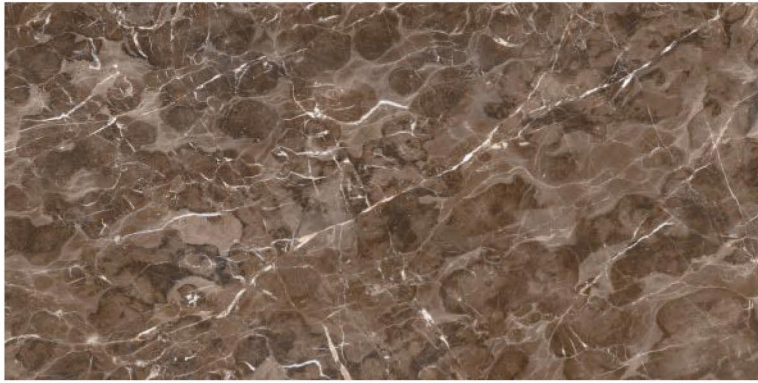

600x1200mm
Thickness: 9mm