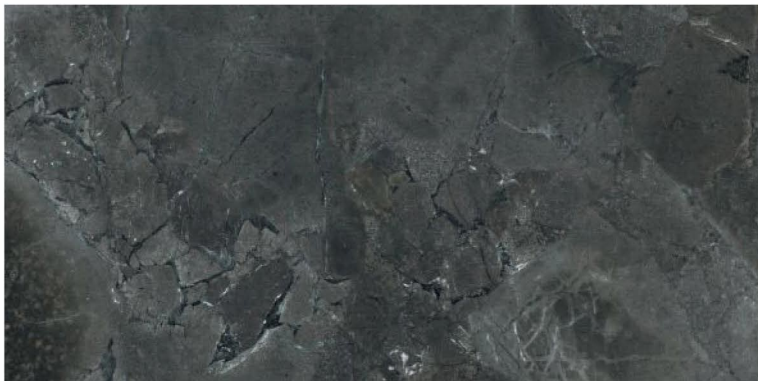

600x1200mm
Thickness: 9mm