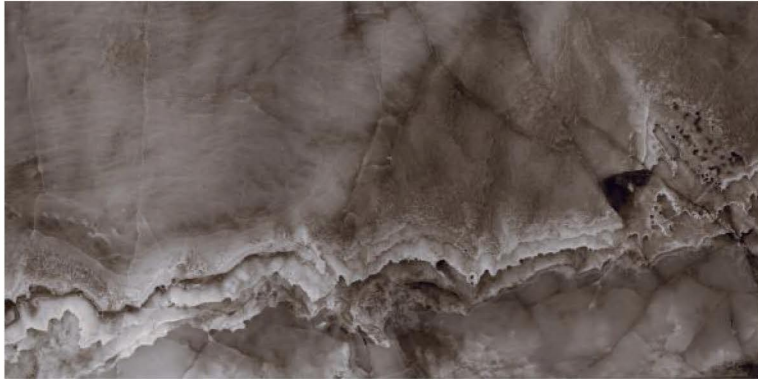

**JETTY BROWN**

Polished Glazed  
Vitrified Tiles

**SUPREMACY**  
SERIES

**JETTY BROWN**

600x1200mm  
Thickness: 9mm

**CONTUSE COCOA**

Polished Glazed  
Vitrified Tiles

**SUPREMACY**  
SERIES