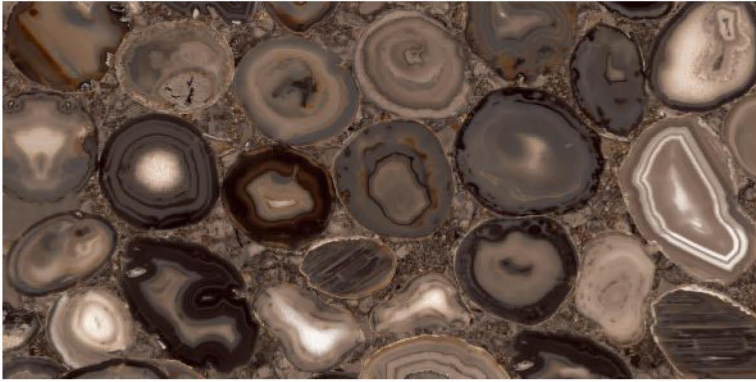

# **SUPREMACY** SERIES

HIGH GLOSS

**600x1200mm**

## **COMPILATION OF HIGH GLOSS SURFACES**

600x1200mm  
Thickness: 9mm

**ALDO BROWN**

Polished Glazed  
Vitrified Tiles

**SUPREMACY**  
SERIES

**ALDO BROWN**

600x1200mm  
Thickness: 9mm

**VENINZULA BRIGHT**