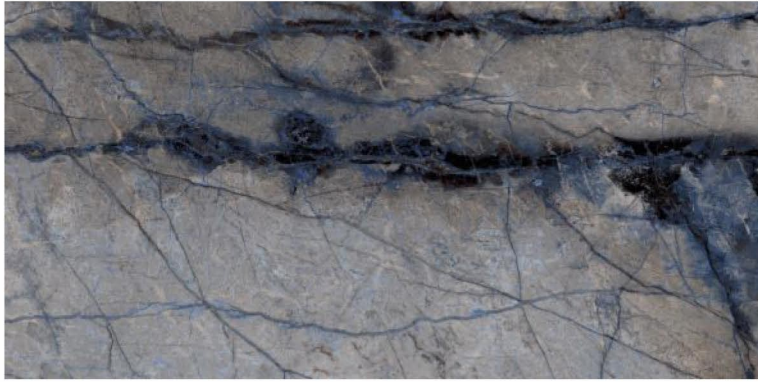

**CONTUSE GOLD**

Polished Glazed  
Vitrified Tiles

**SUPREMACY**  
SERIES

**CONTUSE GOLD**

600x1200mm  
Thickness: 9mm

LARK SILVER

Polished Glazed  
Vitrified Tiles

SUPREMACY  
SERIES