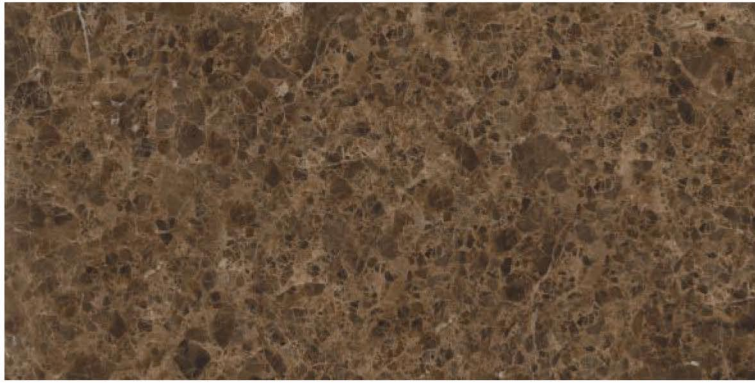

600x1200mm  
Thickness: 9mm

**ATOLINI COFFEE**

Polished Glazed  
Vitrified Tiles

**SUPREMACY**  
SERIES

**ATOLINI COFFEE**

600x1200mm  
Thickness: 9mm

**ATOLINI BROWN**

Polished Glazed  
Vitrified Tiles