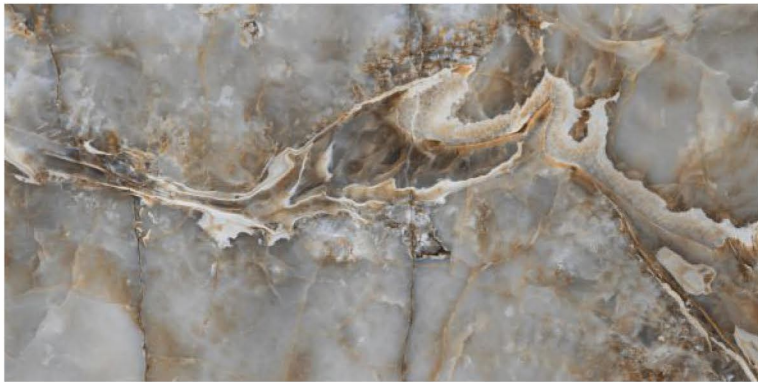

600x1200mm
Thickness: 9mm