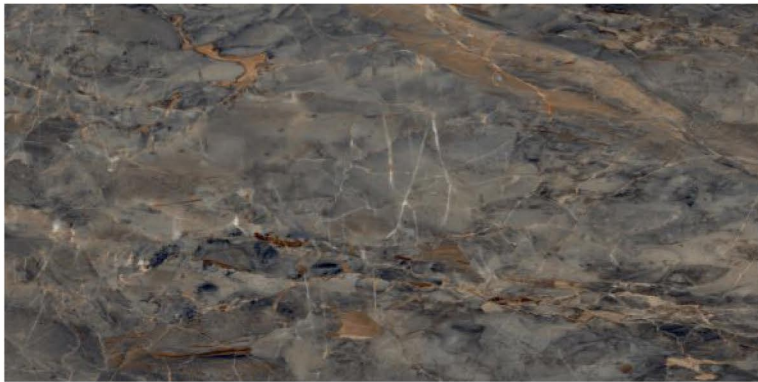

**SUPREMACY**  
SERIES

**MARVIS AMBER**

600x1200mm  
Thickness: 9mm

**PESTA MONK**

Polished Glazed  
Vitrified Tiles

**SUPREMACY**  
SERIES

**PESTA MONK**

600x1200mm  
Thickness: 9mm