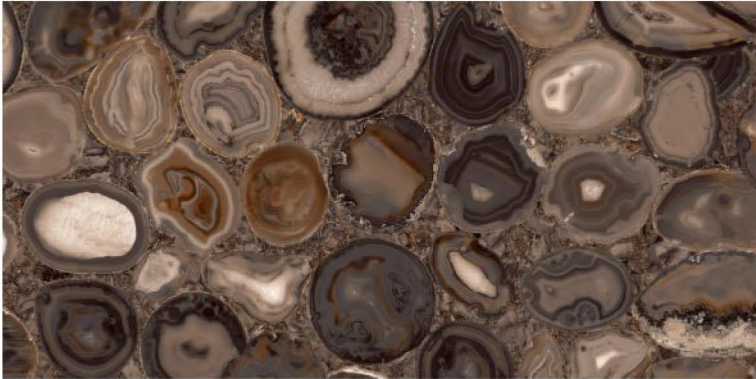

# **SUPREMACY** SERIES

HIGH GLOSS

**600x1200mm**

## **COMPILATION OF HIGH GLOSS SURFACES**

600x1200mm  
Thickness: 9mm

**ALDO BROWN**

Polished Glazed  
Vitrified Tiles

**SUPREMACY**  
SERIES

**ALDO BROWN**

600x1200mm  
Thickness: 9mm

**VENINZULA BRIGHT**