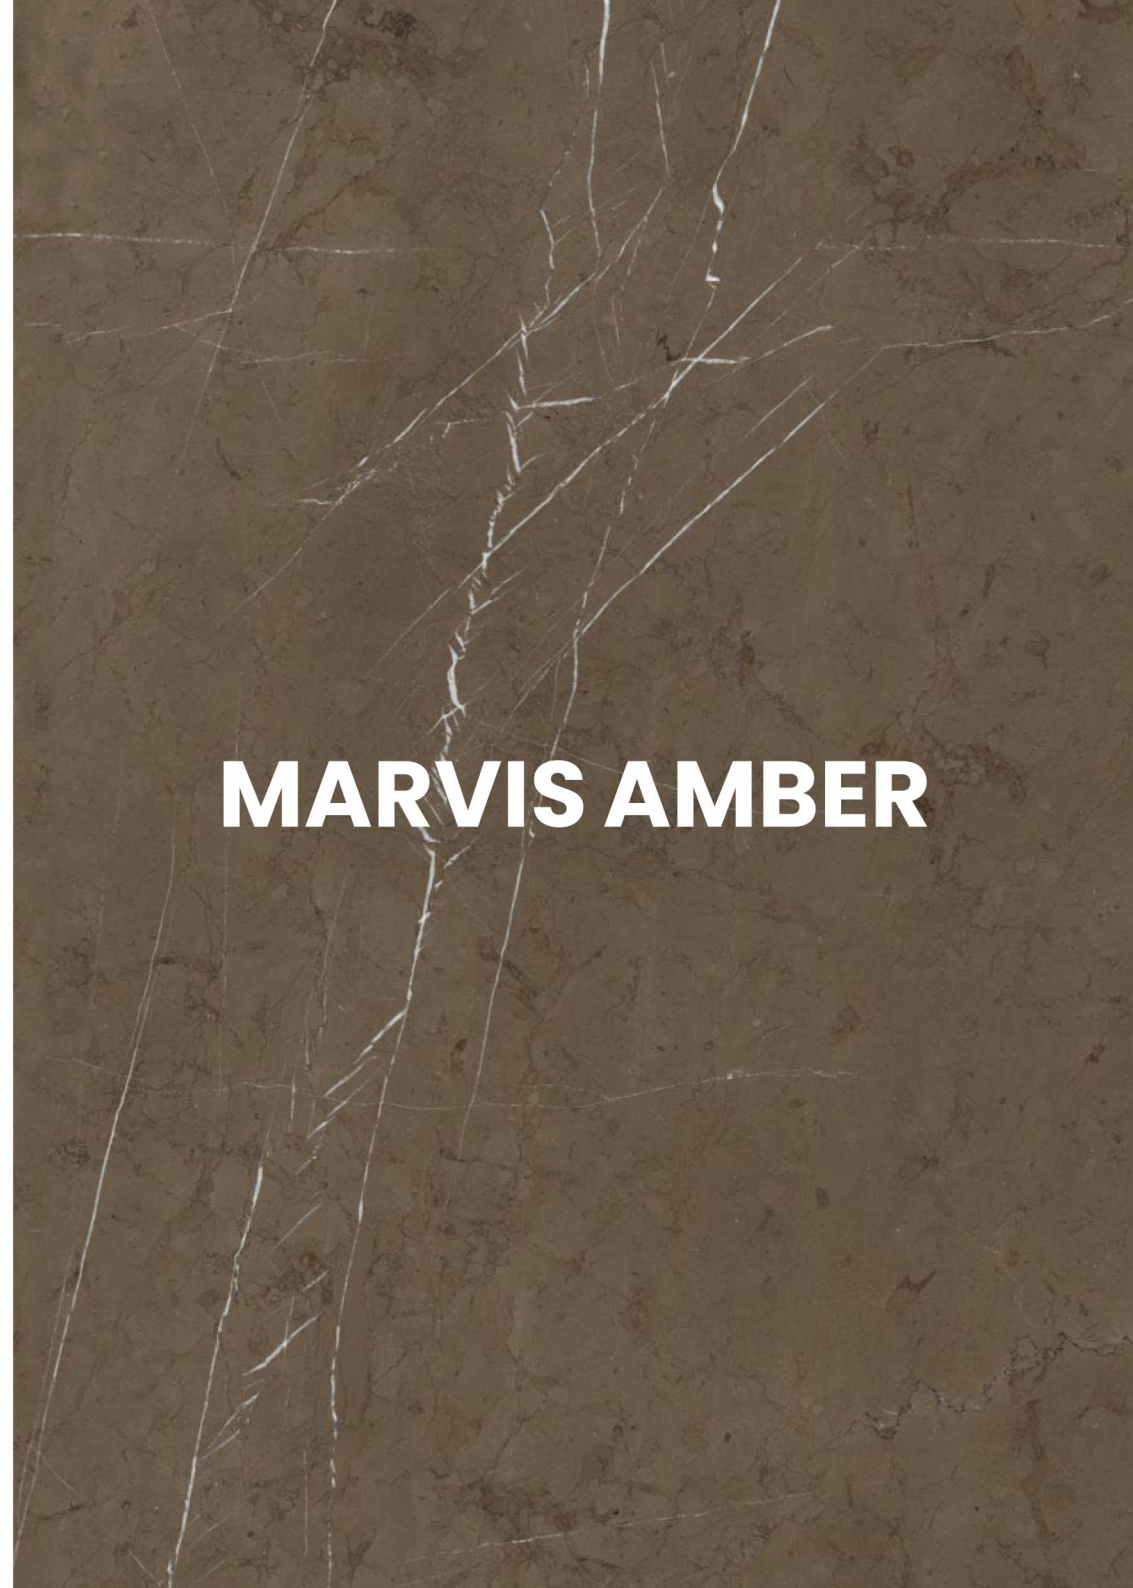

MARVIS AMBER

Polished Glazed
Vitrified Tiles

SUPREMACY
SERIES

MARVIS AMBER