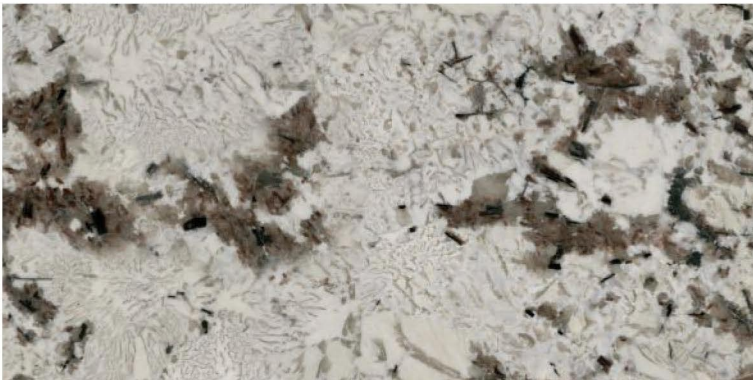

600x1200mm
Thickness: 9mm