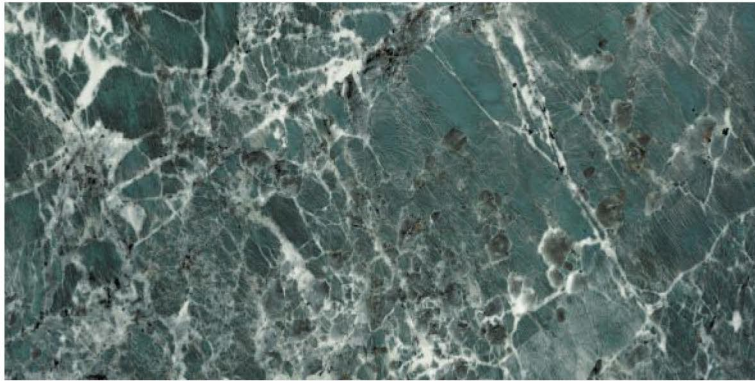

600x1200mm
Thickness: 9mm