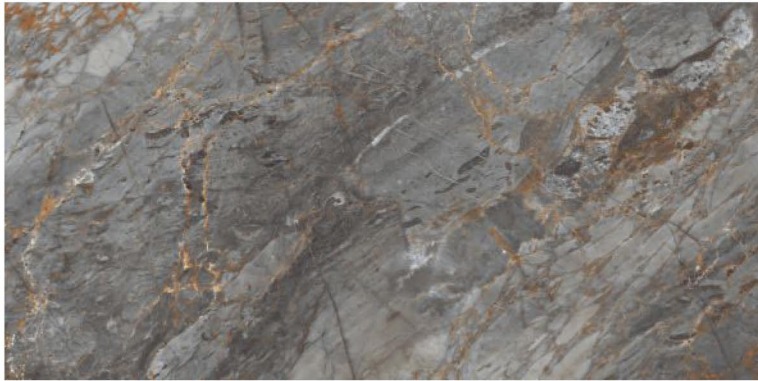

600x1200mm
Thickness: 9mm