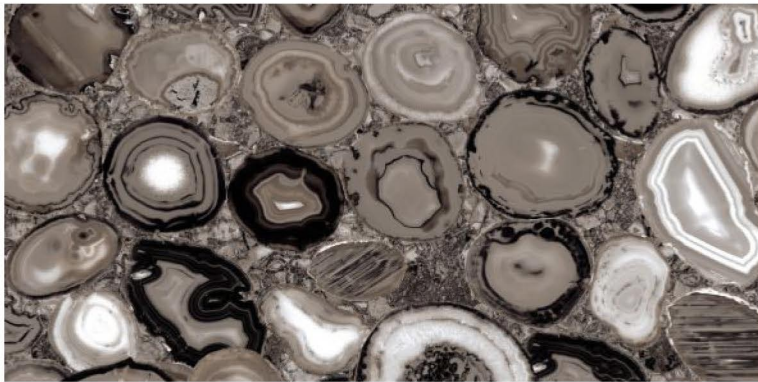

600x1200mm
Thickness: 9mm