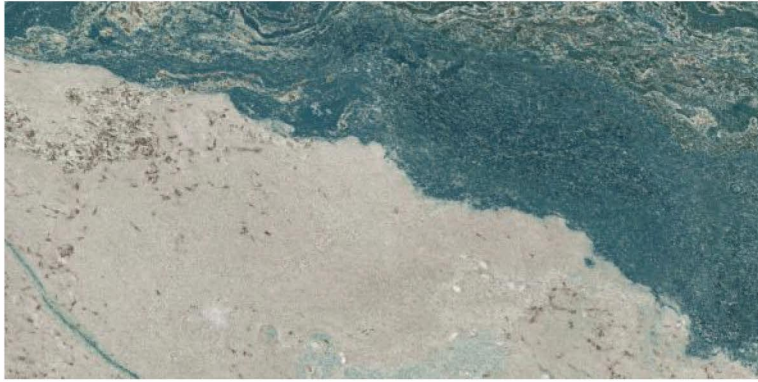

LOW MAINTENANCE

600x1200mm  
Thickness: 9mm

**NAUTILUS BEACH**

Polished Glazed  
Vitrified Tiles

**SUPREMACY**  
SERIES

**NAUTILUS BEACH**

600x1200mm  
Thickness: 9mm

LIVID GOLD