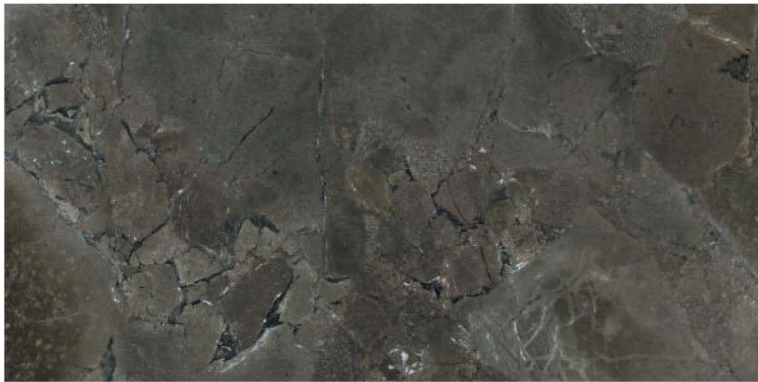

600x1200mm
Thickness: 9mm