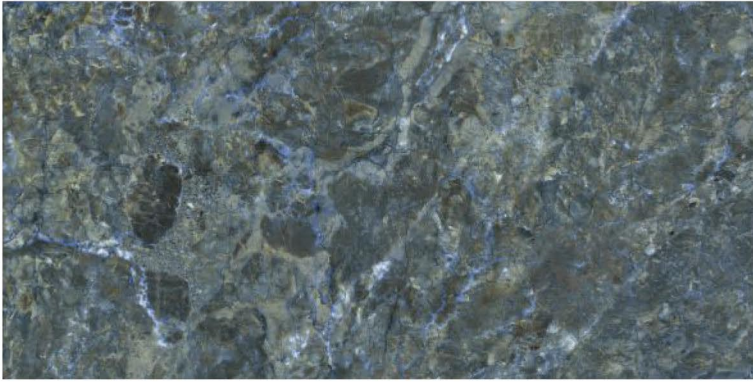

600x1200mm
Thickness: 9mm