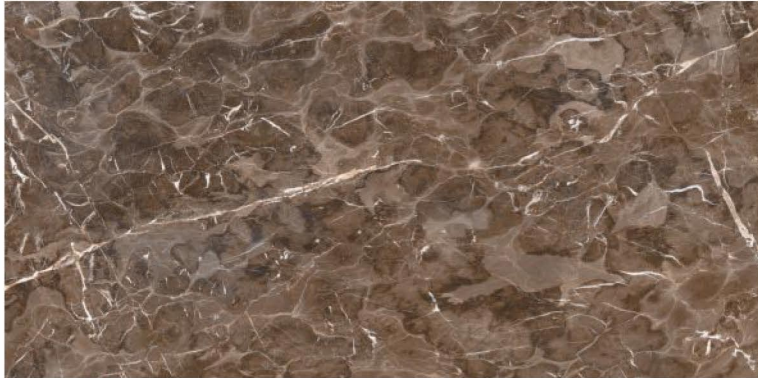

600x1200mm
Thickness: 9mm