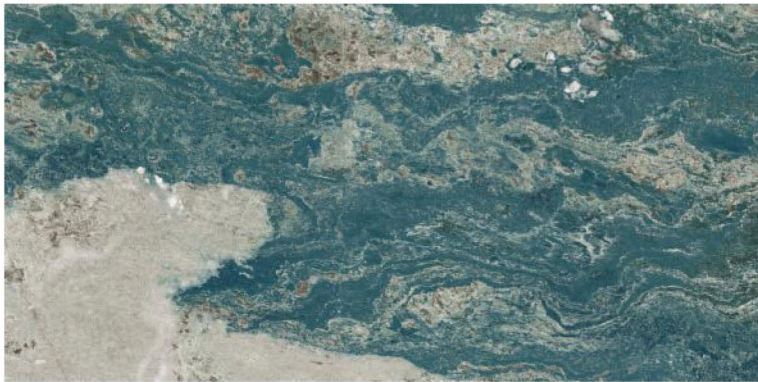

600x1200mm
Thickness: 9mm