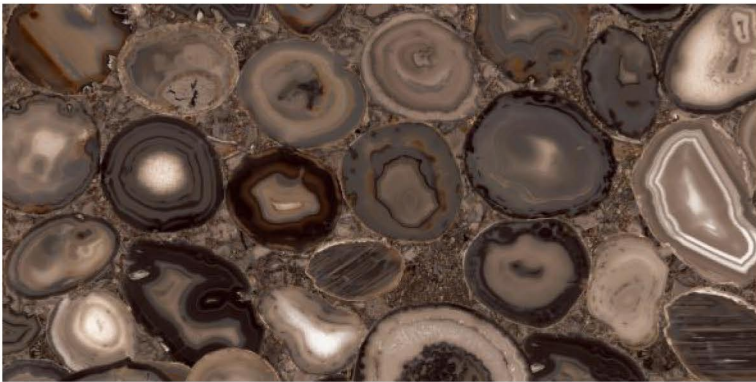

# **SUPREMACY** SERIES

HIGH GLOSS

**600x1200mm**

## **COMPILATION OF HIGH GLOSS SURFACES**

600x1200mm  
Thickness: 9mm

**ALDO BROWN**

Polished Glazed  
Vitrified Tiles

**SUPREMACY**  
SERIES

**ALDO BROWN**

600x1200mm  
Thickness: 9mm

**VENINZULA BRIGHT**