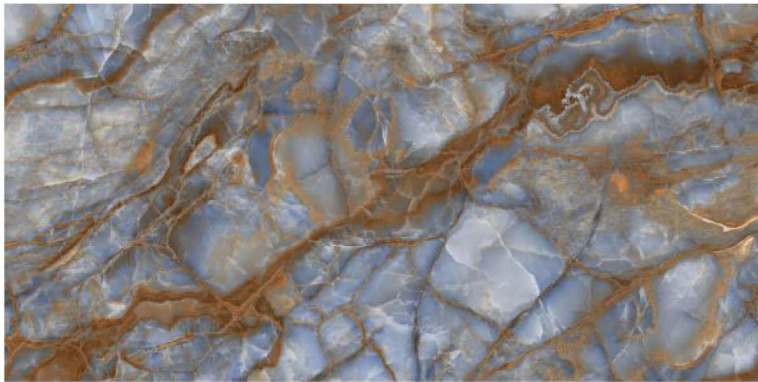

**SUPREMACY**  
SERIES

**SPLASH BLUE**

600x1200mm  
Thickness: 9mm

**ARIZONA STONE**

Polished Glazed  
Vitrified Tiles

**SUPREMACY**  
SERIES

**ARIZONA STONE**

600x1200mm  
Thickness: 9mm