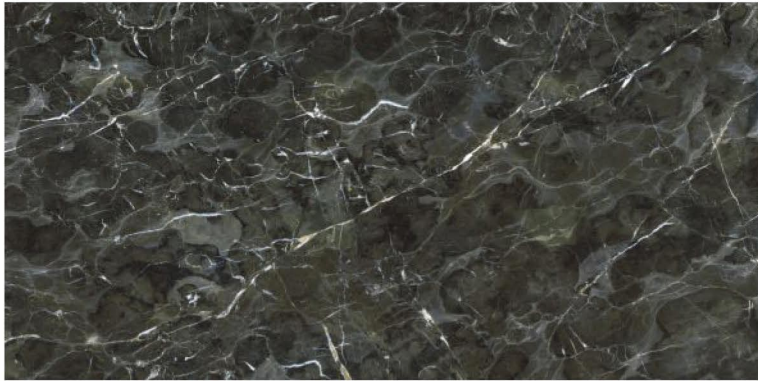

600x1200mm
Thickness: 9mm