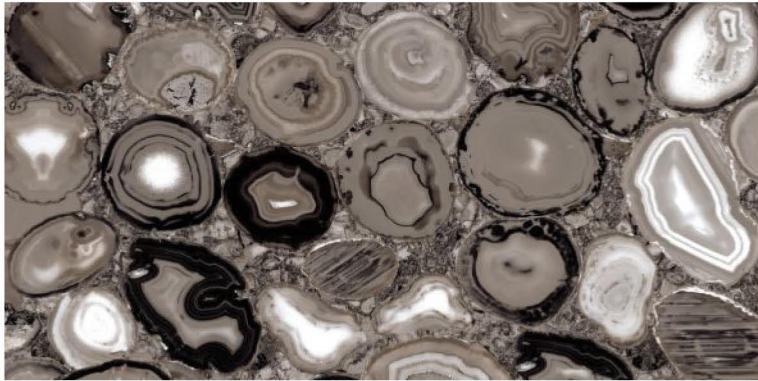

600x1200mm
Thickness: 9mm