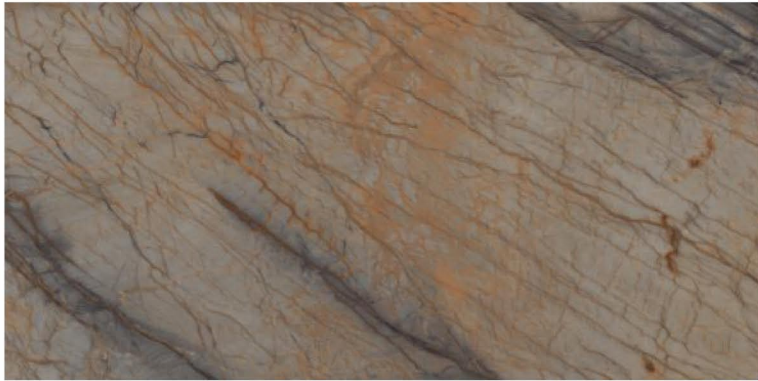

600x1200mm
Thickness: 9mm