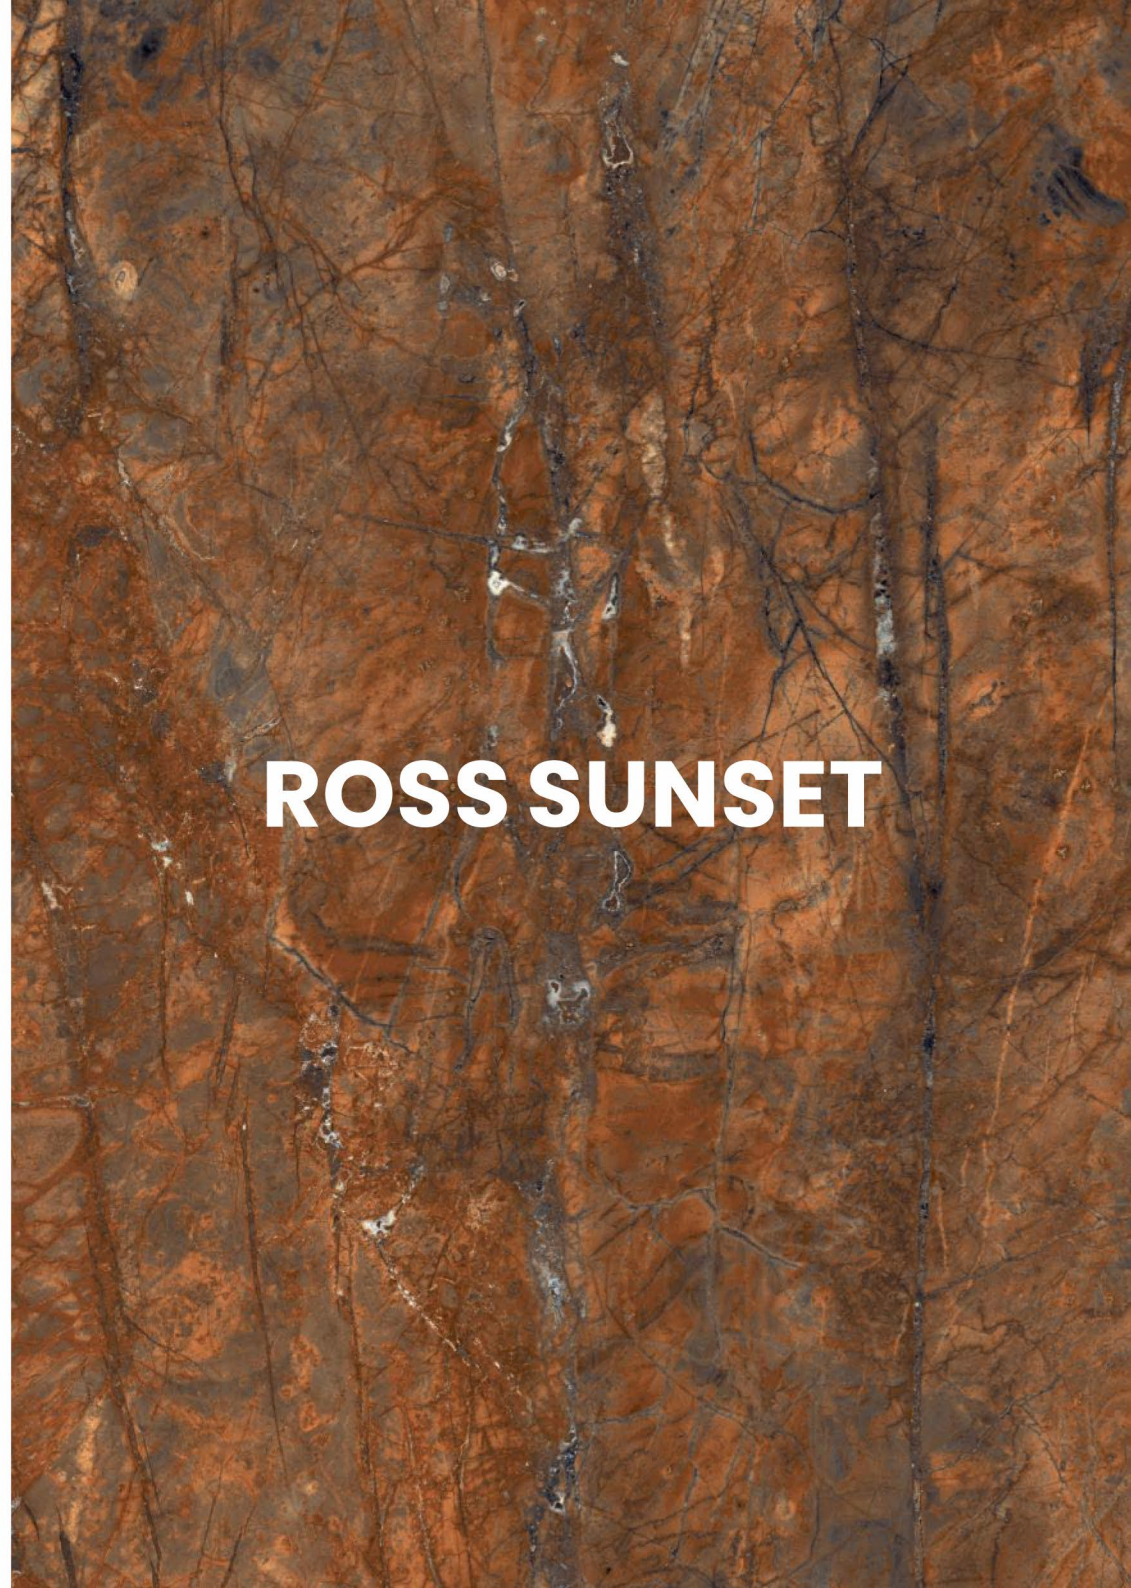

Polished Glazed  
Vitrified Tiles

**SUPREMACY**  
SERIES

**ROSS SUNSET**

600x1200mm  
Thickness: 9mm

ALDO FROST

Polished Glazed  
Vitrified Tiles

SUPREMACY  
SERIES

ALDO FROST