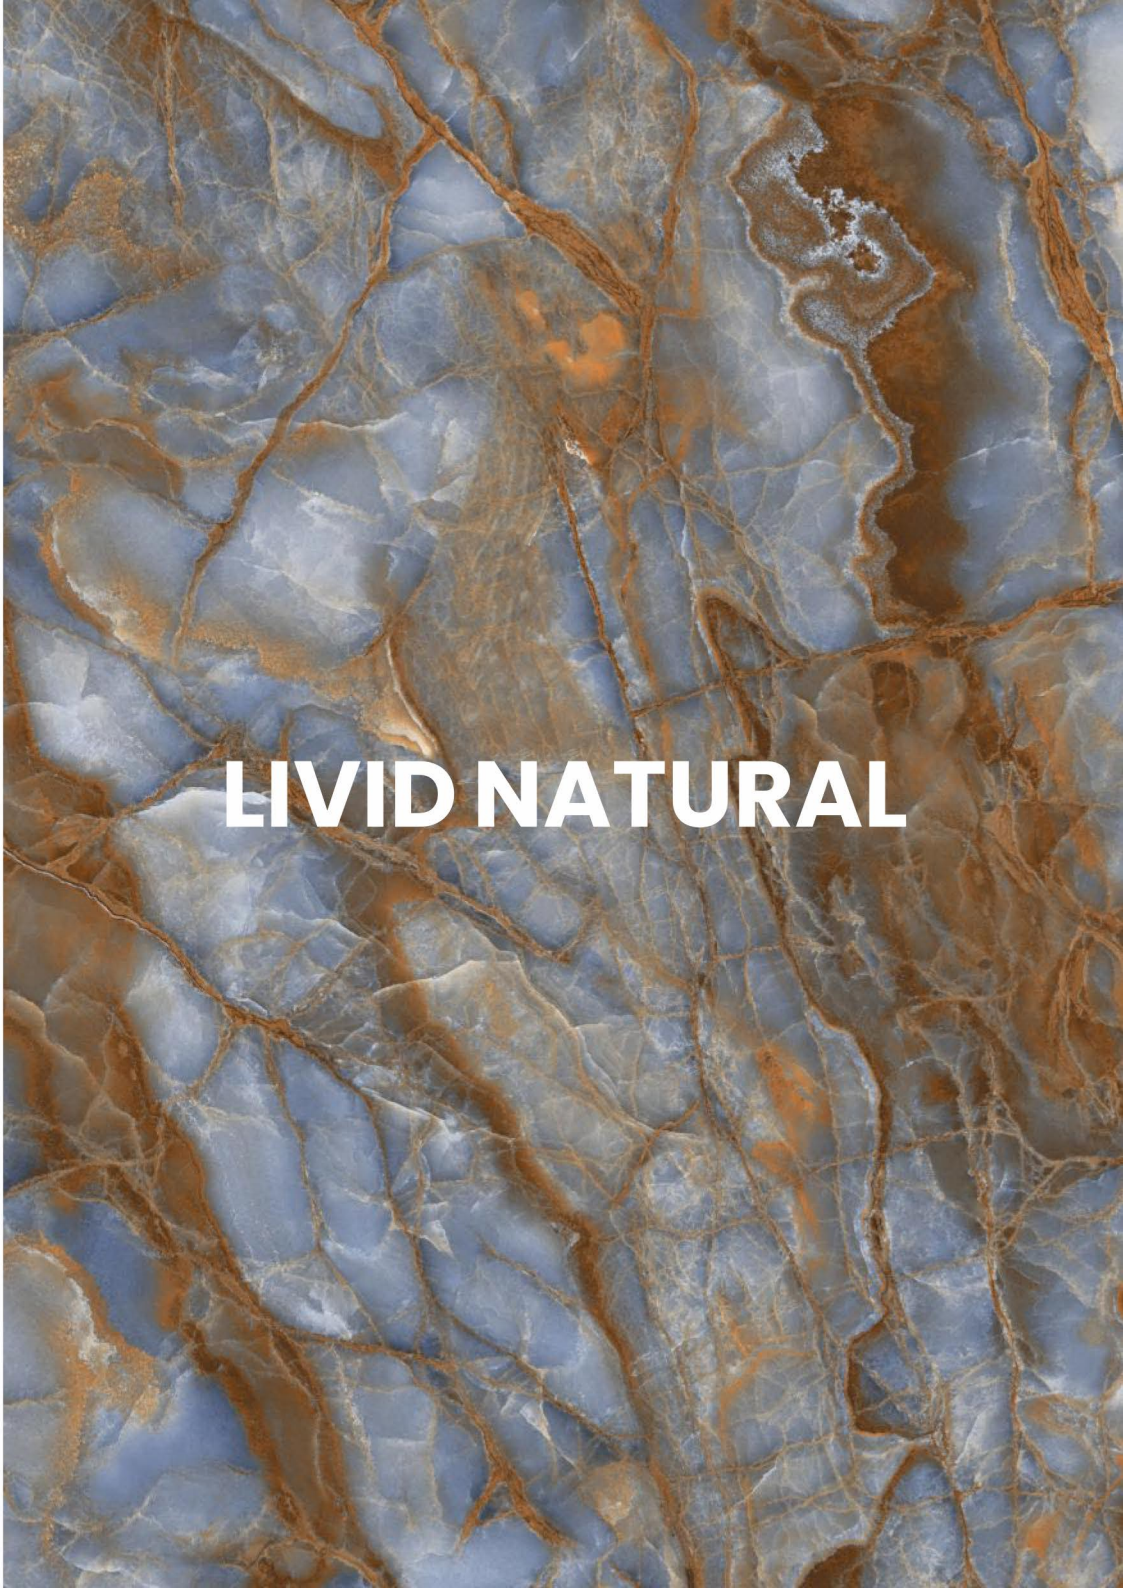

LIVID NATURAL

Polished Glazed
Vitrified Tiles

SUPREMACY
SERIES