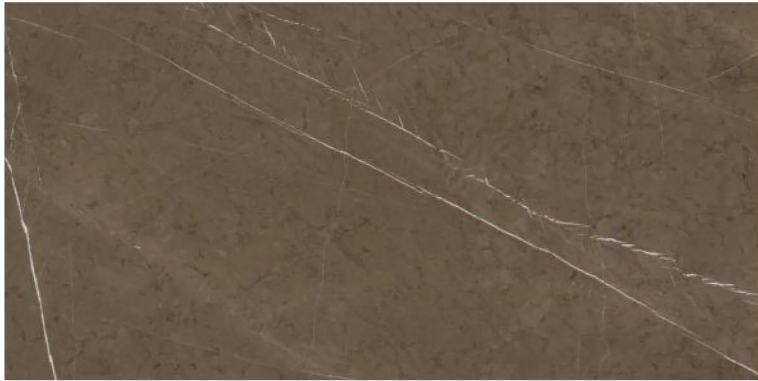

600x1200mm  
Thickness: 9mm

**BERYL NATURAL**

Polished Glazed  
Vitrified Tiles

**SUPREMACY**  
SERIES

**BERYL NATURAL**

600x1200mm  
Thickness: 9mm

**MARVIS AMBER**

Polished Glazed  
Vitrified Tiles