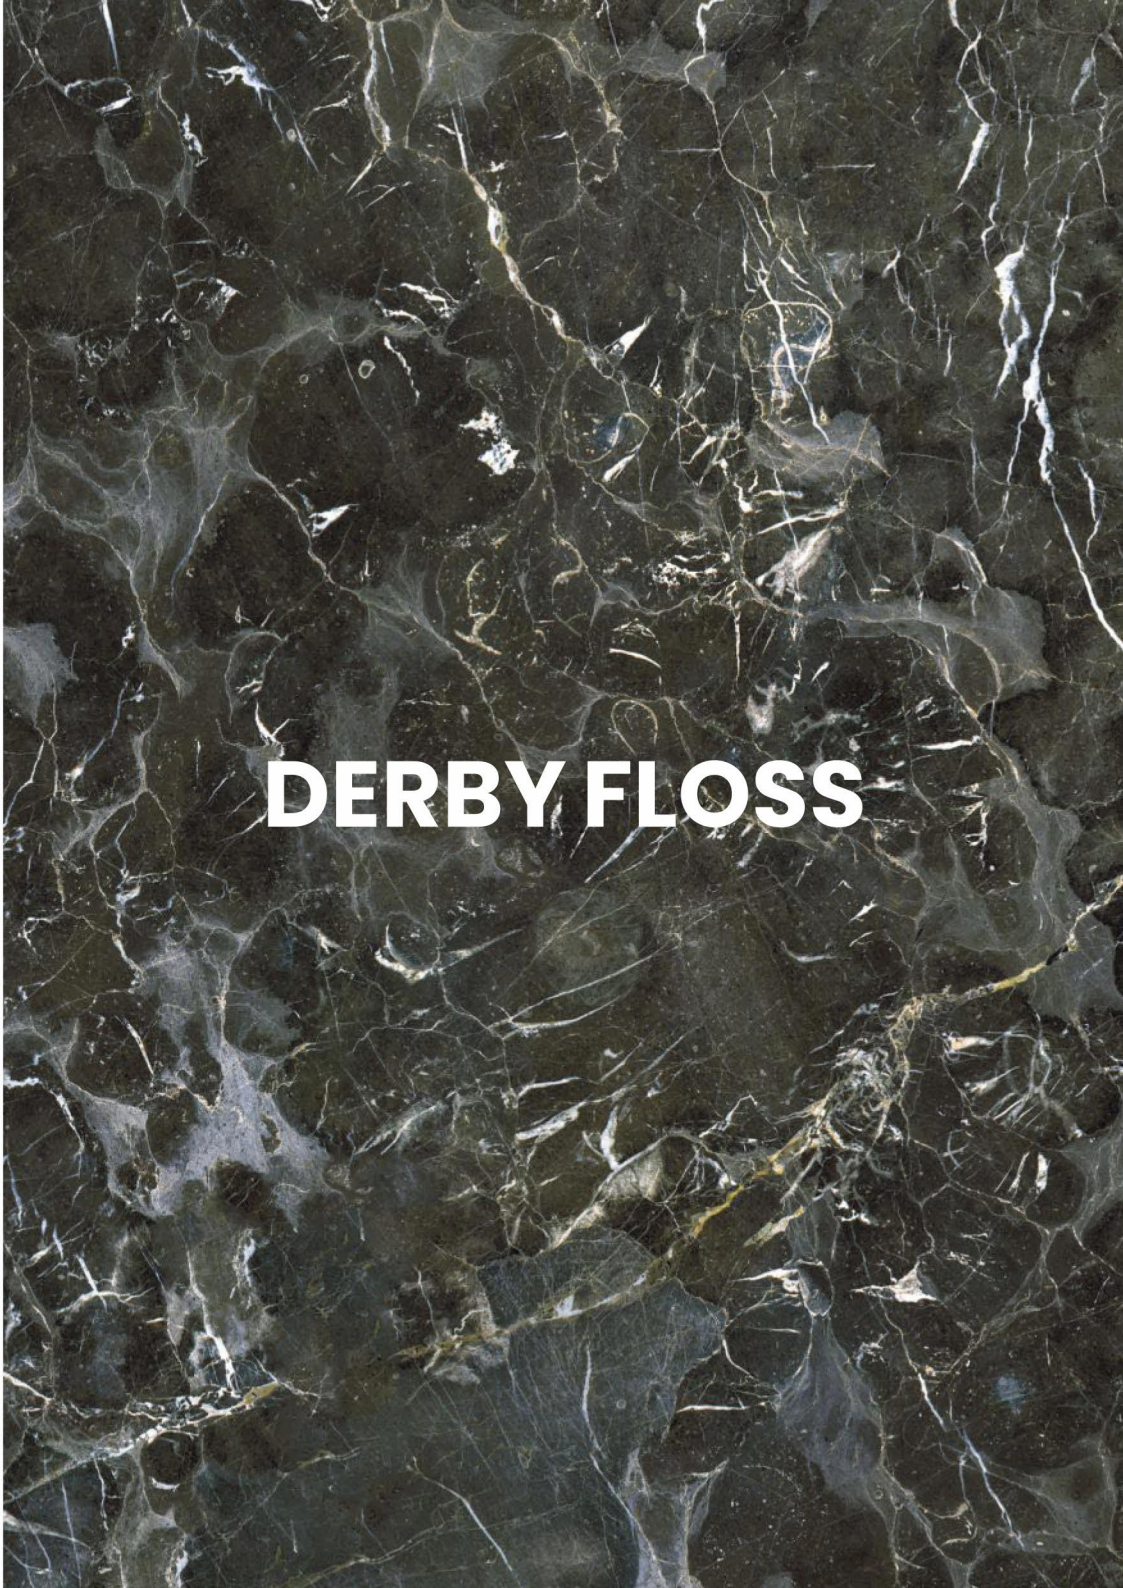

**SUPREMACY**  
SERIES

**ATOLINI BROWN**

600x1200mm  
Thickness: 9mm

**DERBY FLOSS**

Polished Glazed  
Vitrified Tiles

**SUPREMACY**  
SERIES

**DERBY FLOSS**

600x1200mm  
Thickness: 9mm