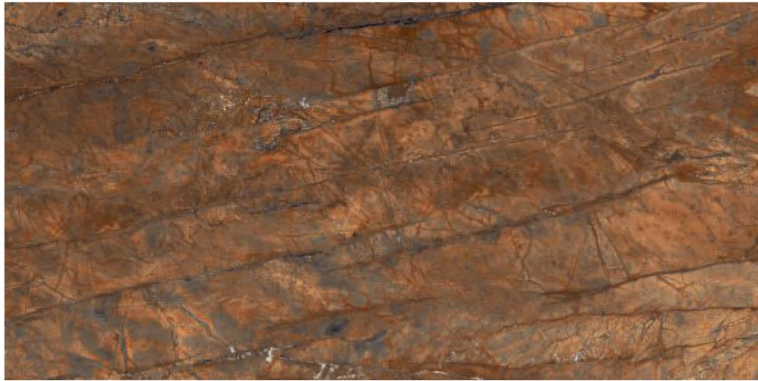

600x1200mm
Thickness: 9mm