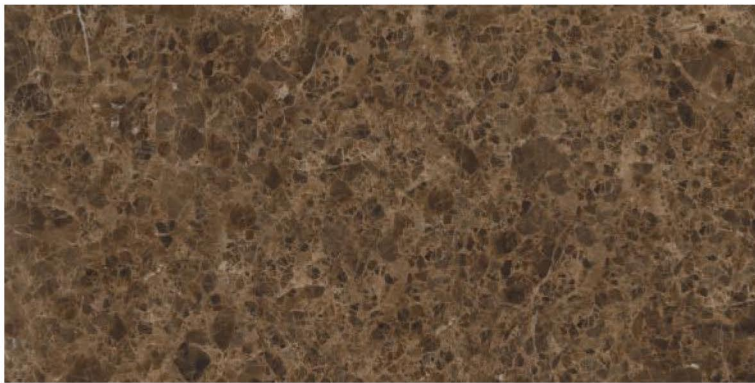

600x1200mm  
Thickness: 9mm

**ATOLINI COFFEE**

Polished Glazed  
Vitrified Tiles

**SUPREMACY**  
SERIES

**ATOLINI COFFEE**

600x1200mm  
Thickness: 9mm

**ATOLINI BROWN**

Polished Glazed  
Vitrified Tiles