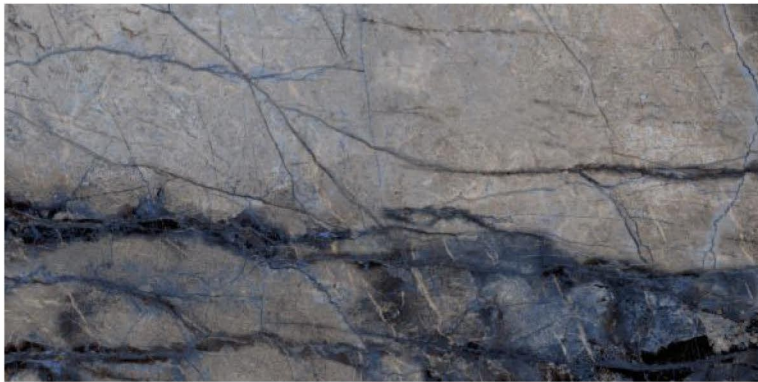

**CONTUSE GOLD**

Polished Glazed  
Vitrified Tiles

**SUPREMACY**  
SERIES

**CONTUSE GOLD**

600x1200mm  
Thickness: 9mm

LARK SILVER

Polished Glazed  
Vitrified Tiles

SUPREMACY  
SERIES