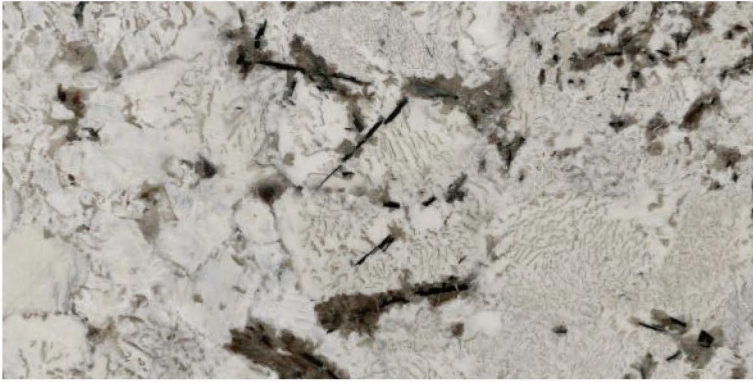

600x1200mm
Thickness: 9mm