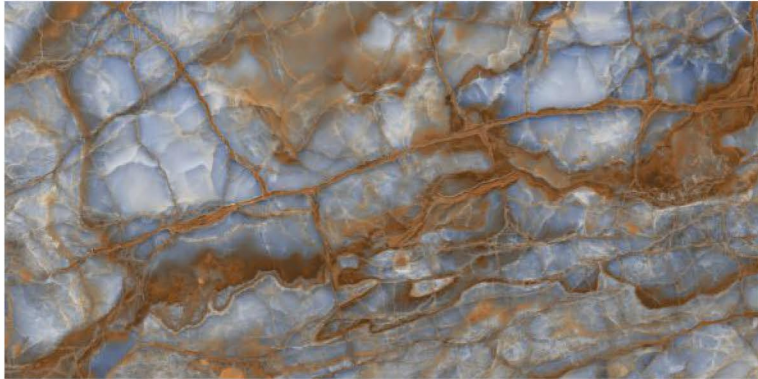

**SUPREMACY**  
SERIES

**SPLASH BLUE**

600x1200mm  
Thickness: 9mm

**ARIZONA STONE**

Polished Glazed  
Vitrified Tiles

**SUPREMACY**  
SERIES

**ARIZONA STONE**

600x1200mm  
Thickness: 9mm