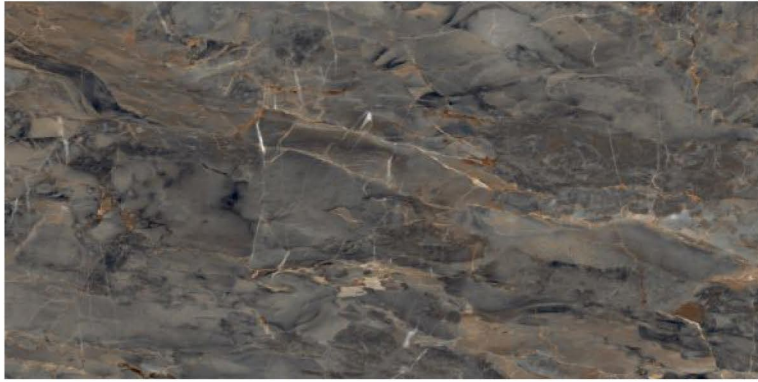

**JETTY BROWN**

Polished Glazed  
Vitrified Tiles

**SUPREMACY**  
SERIES

**JETTY BROWN**

600x1200mm  
Thickness: 9mm

**CONTUSE COCOA**

Polished Glazed  
Vitrified Tiles

**SUPREMACY**  
SERIES