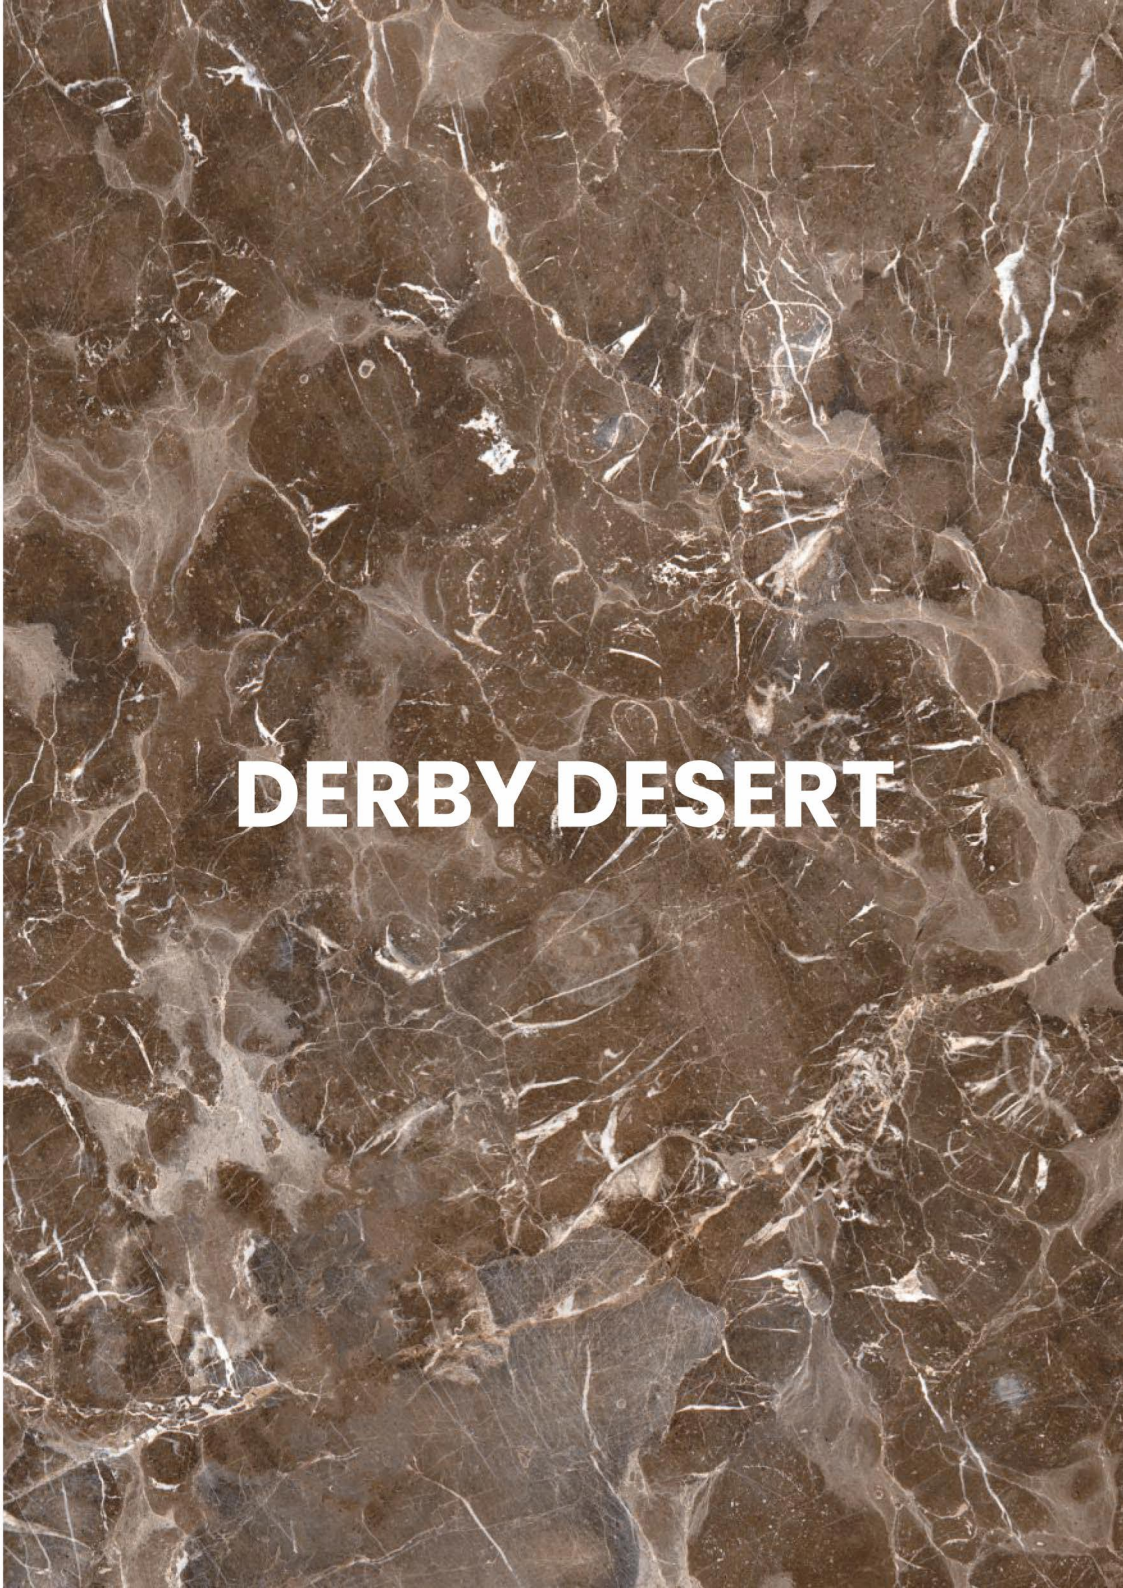

DERBY DESERT

Polished Glazed
Vitrified Tiles

SUPREMACY
SERIES