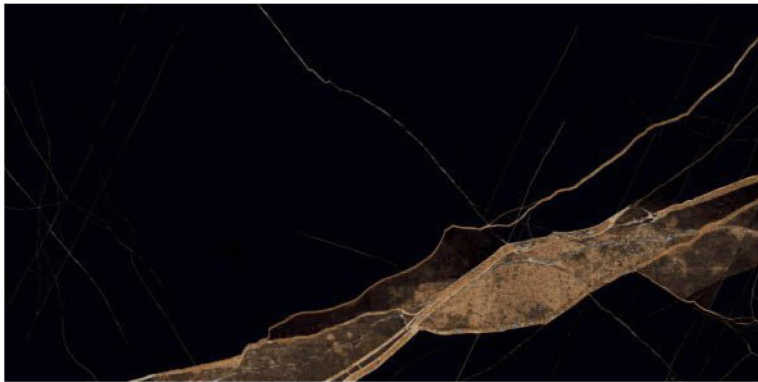

600x1200mm
Thickness: 9mm

RUMIX BLACK

Polished Glazed
Vitrified Tiles

CHARISMATIC
SERIES

RUMIX BLACK