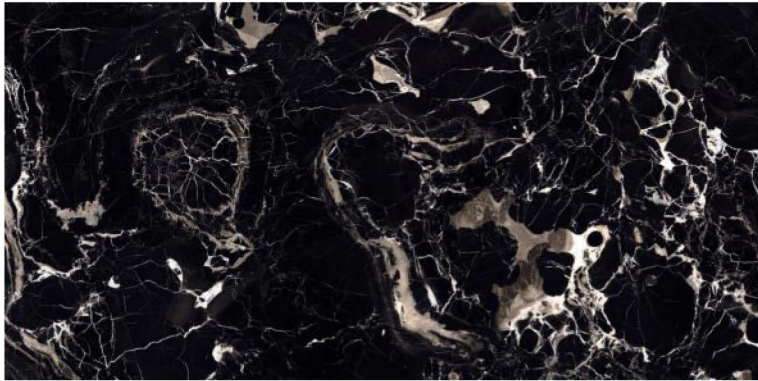

SHINY COAL

600x1200mm
Thickness: 9mm

SAINT LAURENT

Polished Glazed
Vitrified Tiles

CHARISMATIC
SERIES

SAINT LAURENT

600x1200mm
Thickness: 9mm

MYSTERIOUS BLACK