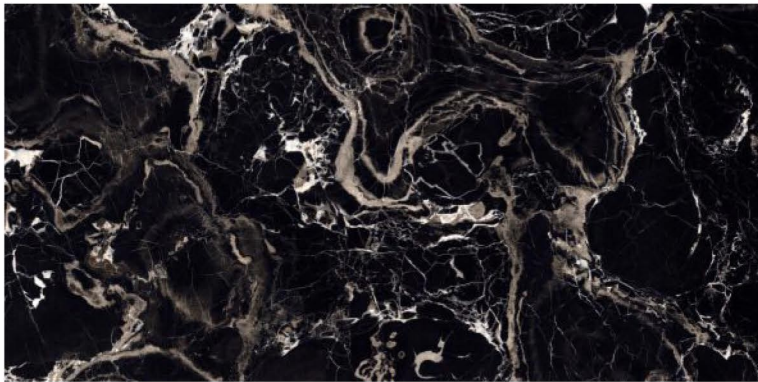

SHINY COAL

600x1200mm
Thickness: 9mm

SAINT LAURENT

Polished Glazed
Vitrified Tiles

CHARISMATIC
SERIES

SAINT LAURENT

600x1200mm
Thickness: 9mm

MYSTERIOUS BLACK