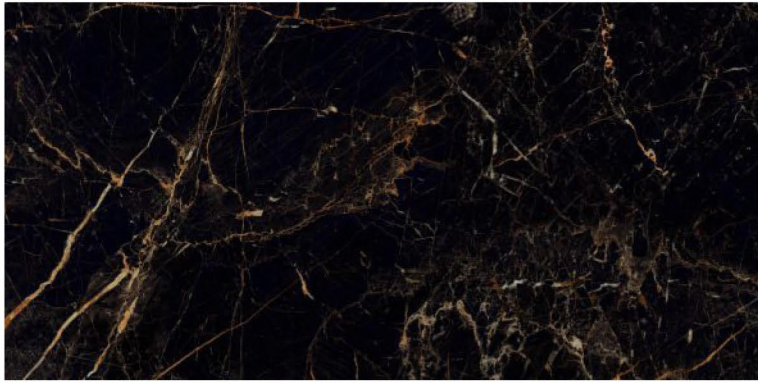

600x1200mm
Thickness: 9mm