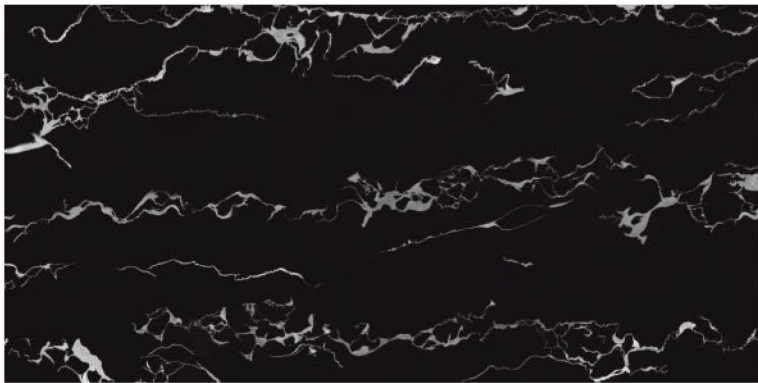

600x1200mm
Thickness: 9mm

PEBBLE BLACK

Polished Glazed
Vitrified Tiles

CHARISMATIC
SERIES

PEBBLE BLACK

600x1200mm
Thickness: 9mm

CORDIA SILVER

Polished Glazed
Vitrified Tiles