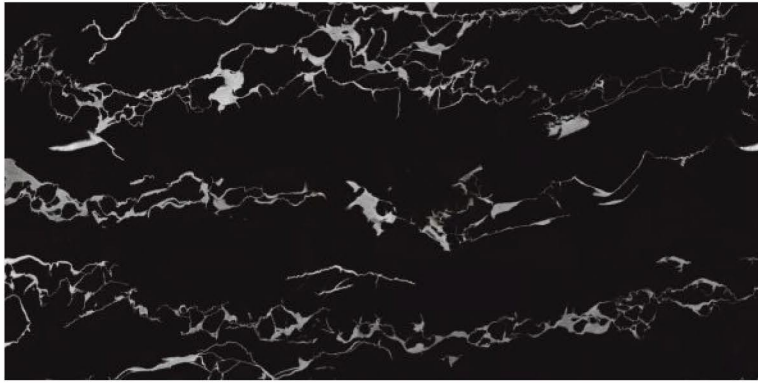

600x1200mm
Thickness: 9mm

PEBBLE BLACK

Polished Glazed
Vitrified Tiles

CHARISMATIC
SERIES

PEBBLE BLACK

600x1200mm
Thickness: 9mm

CORDIA SILVER

Polished Glazed
Vitrified Tiles