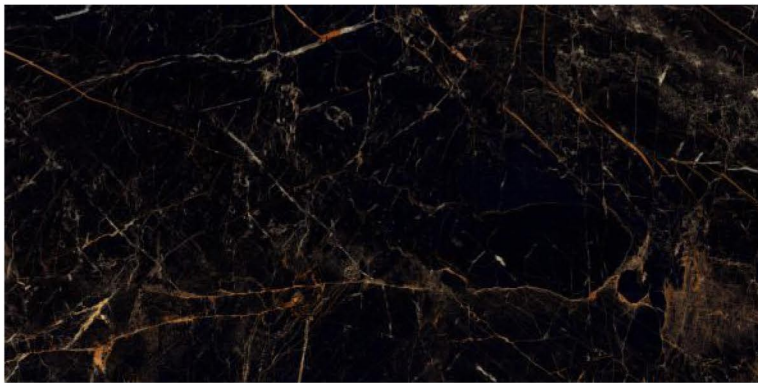

600x1200mm
Thickness: 9mm