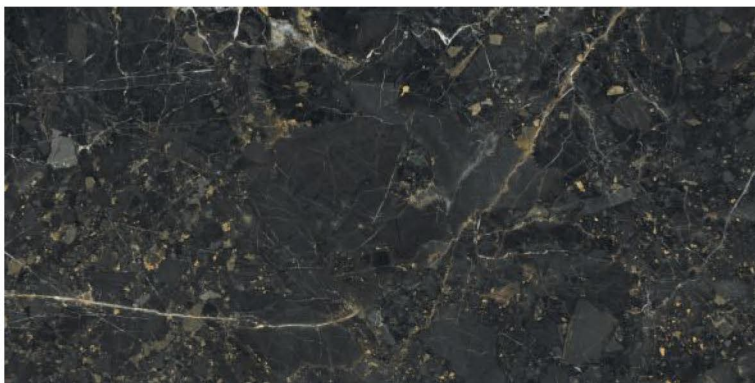

600x1200mm
Thickness: 9mm

ARCANE MOSS

Polished Glazed
Vitrified Tiles

CHARISMATIC
SERIES

ARCANE MOSS