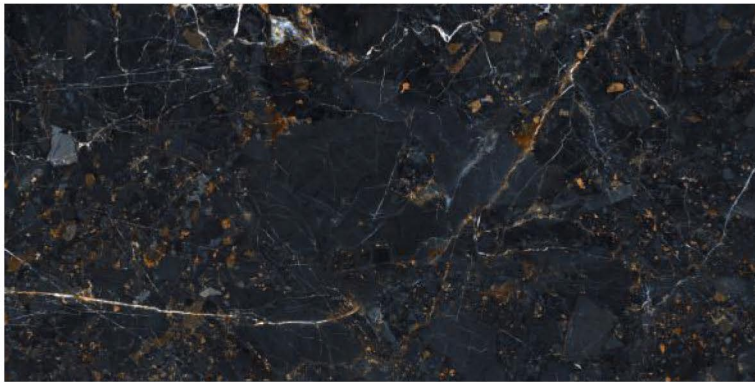

Product Catalogue

CHARISMATIC

HIGH GLOSS

SERIES

600x1200mm

COMPILATION OF HIGH GLOSS SURFACES

600x1200mm
Thickness: 9mm

ARCANE BLUE

Polished Glazed
Vitrified Tiles

CHARISMATIC
SERIES

ARCANE BLUE

600x1200mm
Thickness: 9mm

VENICE GOLD

Polished Glazed
Vitrified Tiles

CHARISMATIC
SERIES

VENICE GOLD