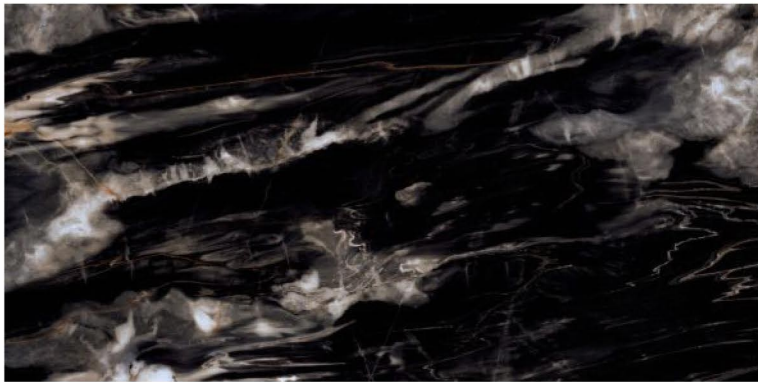

ECO FRIENDLY

HIGH STRENGTH

LOW MAINTENANCE

600x1200mm
Thickness: 9mm

SPENCER GLOBLE

Polished Glazed
Vitrified Tiles

CHARISMATIC
SERIES

SPENCER GLOBLE