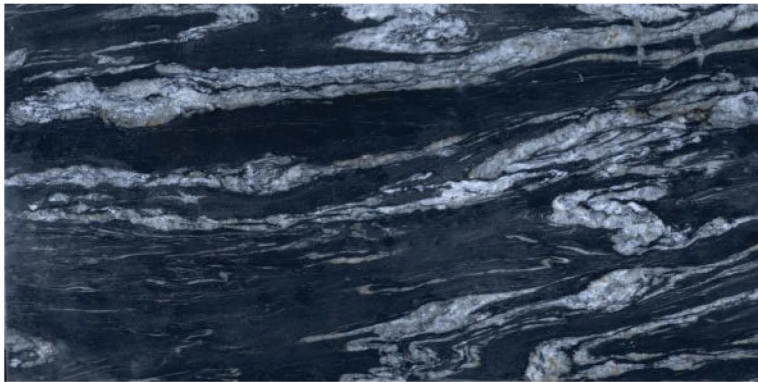

600x1200mm
Thickness: 9mm