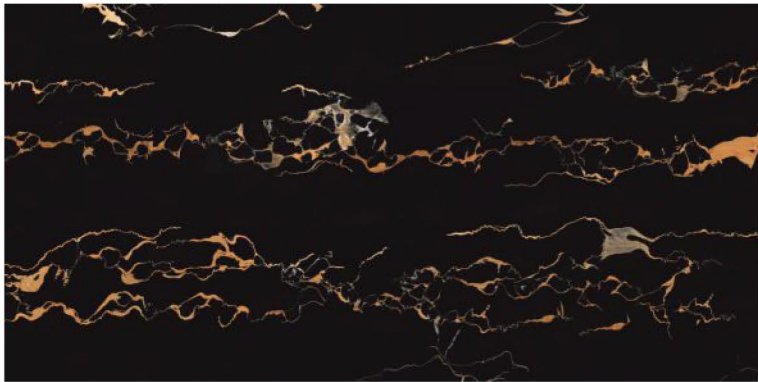

600x1200mm
Thickness: 9mm