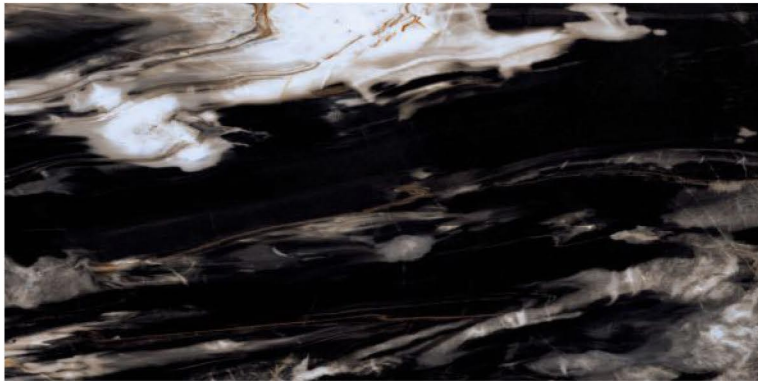

ECO FRIENDLY

HIGH STRENGTH

LOW MAINTENANCE

600x1200mm
Thickness: 9mm

SPENCER GLOBLE

Polished Glazed
Vitrified Tiles

CHARISMATIC
SERIES

SPENCER GLOBLE