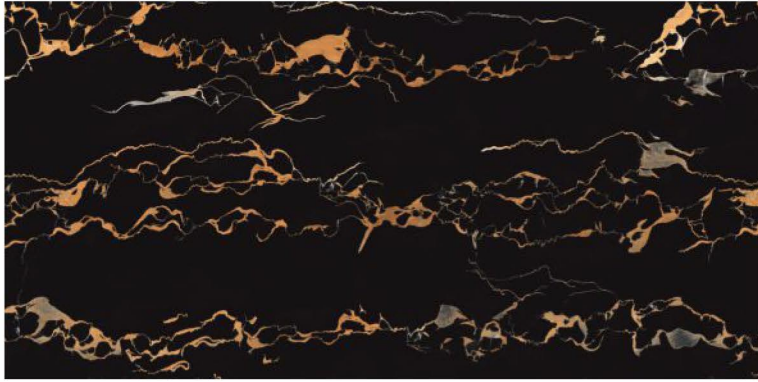

600x1200mm
Thickness: 9mm