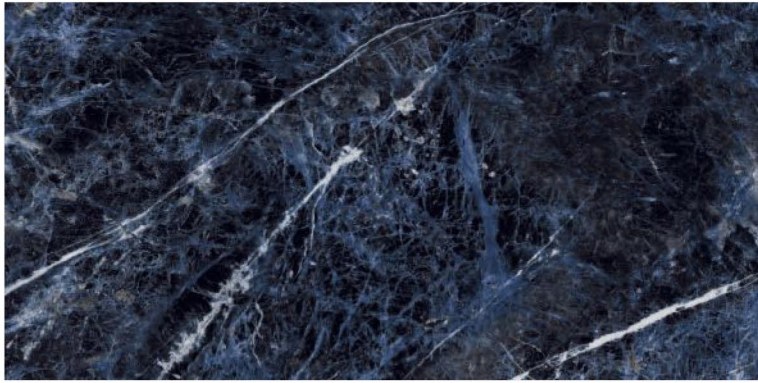

600x1200mm
Thickness: 9mm