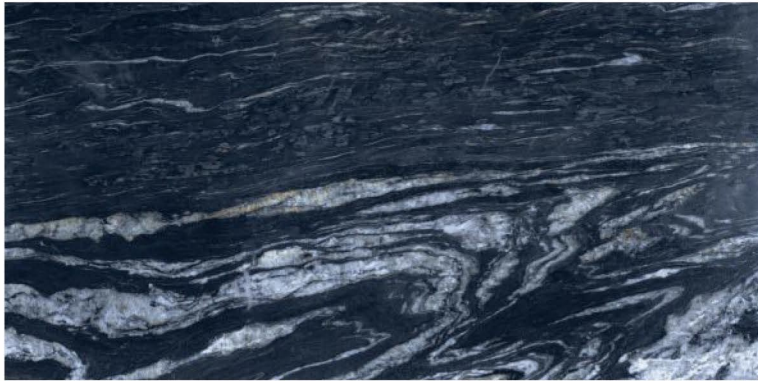

600x1200mm
Thickness: 9mm