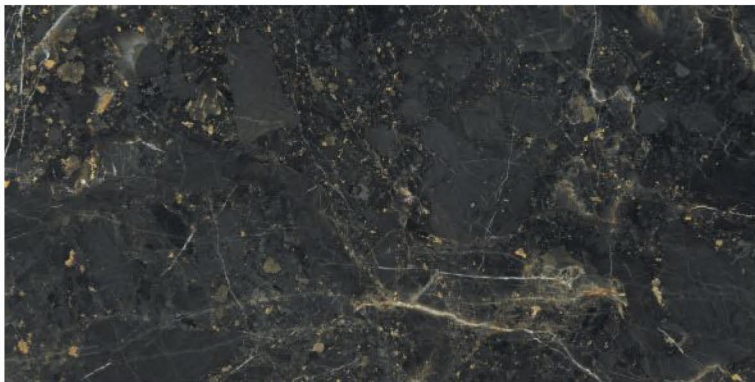

600x1200mm
Thickness: 9mm

ARCANE MOSS

Polished Glazed
Vitrified Tiles

CHARISMATIC
SERIES

ARCANE MOSS