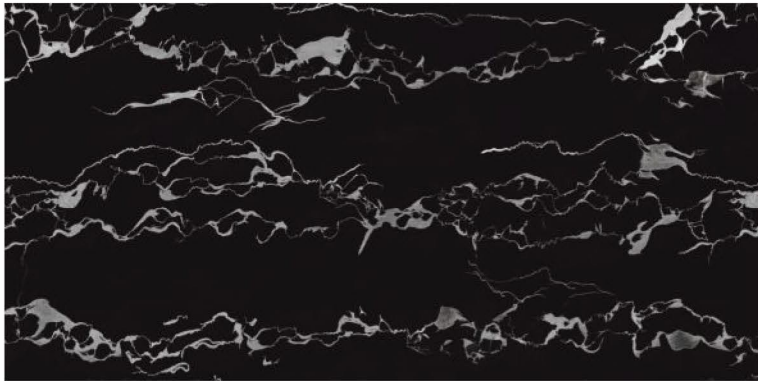

600x1200mm
Thickness: 9mm

PEBBLE BLACK

Polished Glazed
Vitrified Tiles

CHARISMATIC
SERIES

PEBBLE BLACK

600x1200mm
Thickness: 9mm

CORDIA SILVER

Polished Glazed
Vitrified Tiles