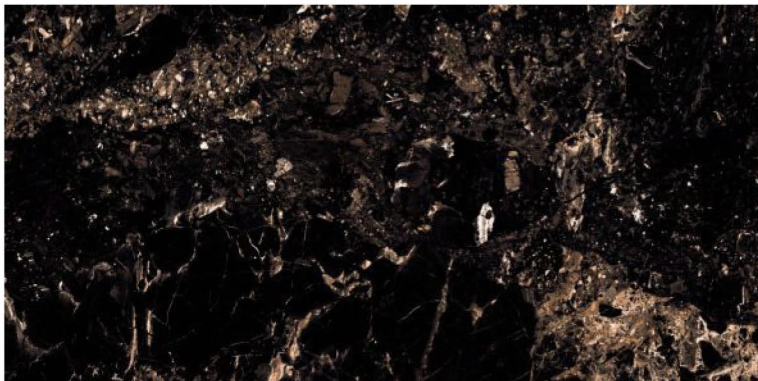

CHARISMATIC
SERIES

MARMUR BLACK

600x1200mm
Thickness: 9mm

FOSSILA BLEW

Polished Glazed
Vitrified Tiles

CHARISMATIC
SERIES

FOSSILA BLEW

600x1200mm
Thickness: 9mm