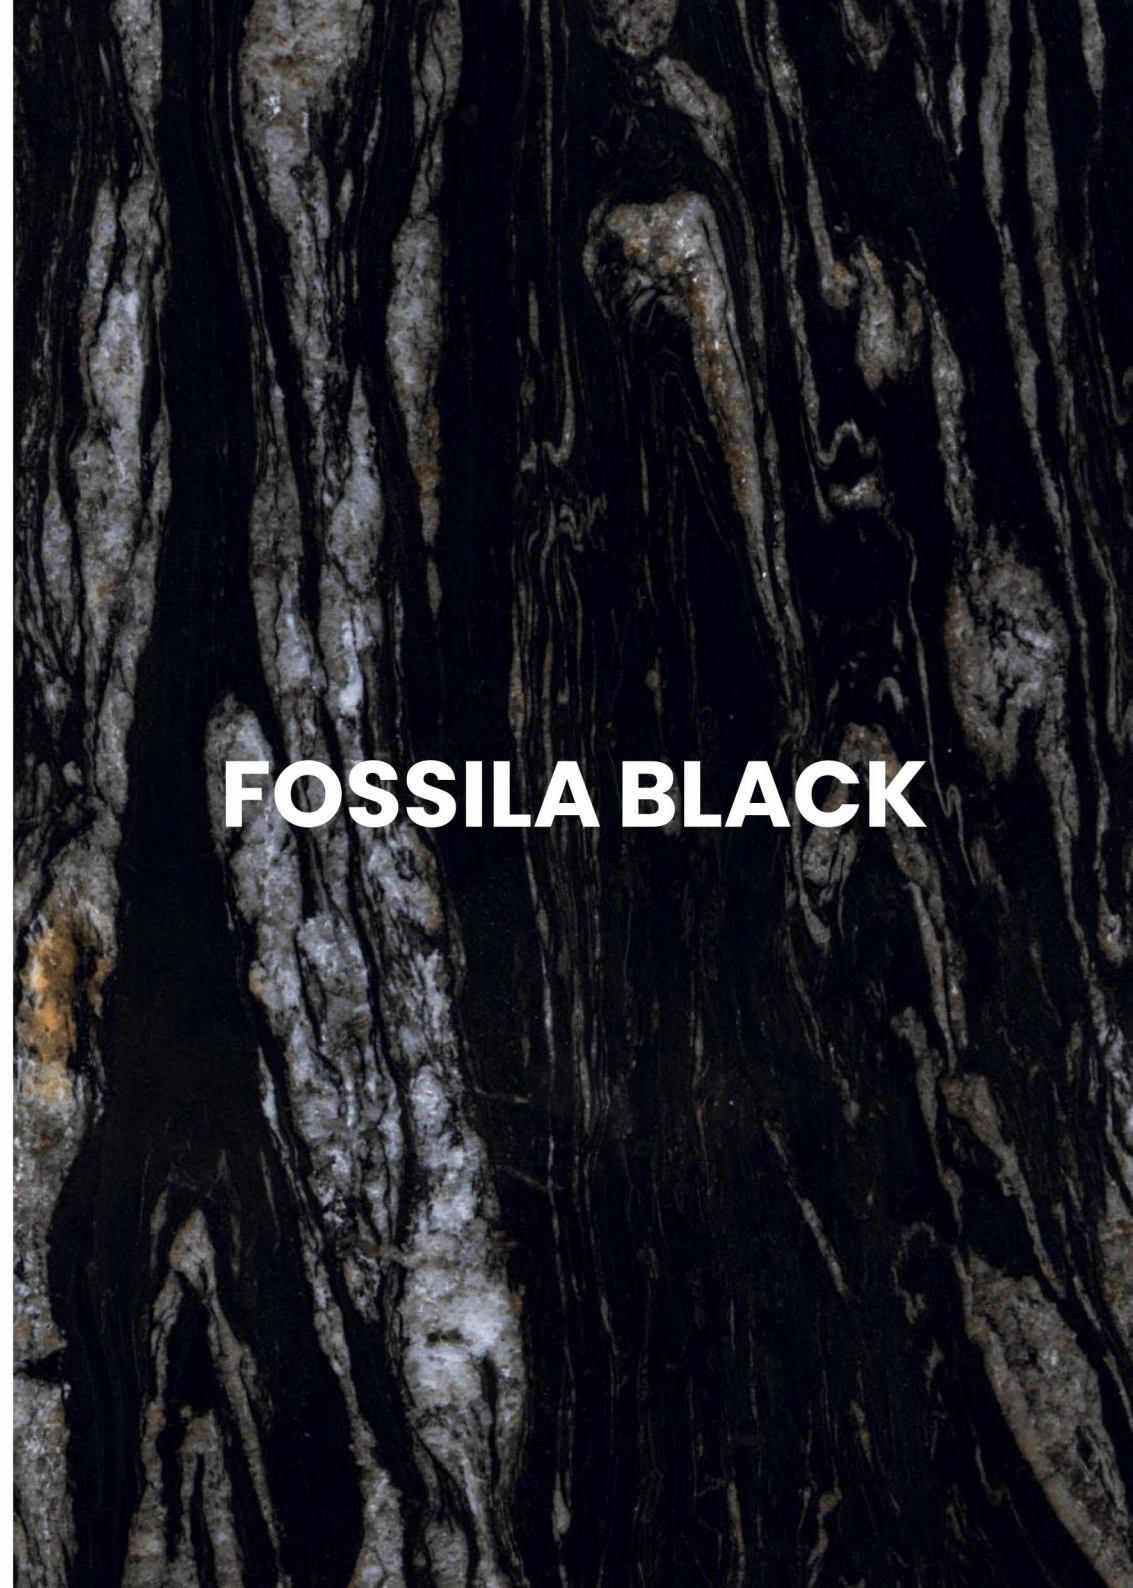

CHARISMATIC
SERIES

GOLDEN STRIKE

600x1200mm
Thickness: 9mm

FOSSILA BLACK

Polished Glazed
Vitrified Tiles

CHARISMATIC
SERIES

FOSSILA BLACK

RANDOM DESIGN