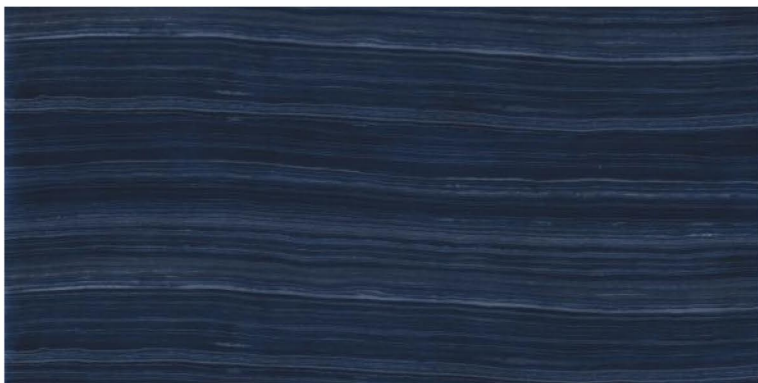

600x1200mm
Thickness: 9mm

MARMOSA INDIGO

Polished Glazed
Vitrified Tiles

CHARISMATIC
SERIES

MARMOSA INDIGO