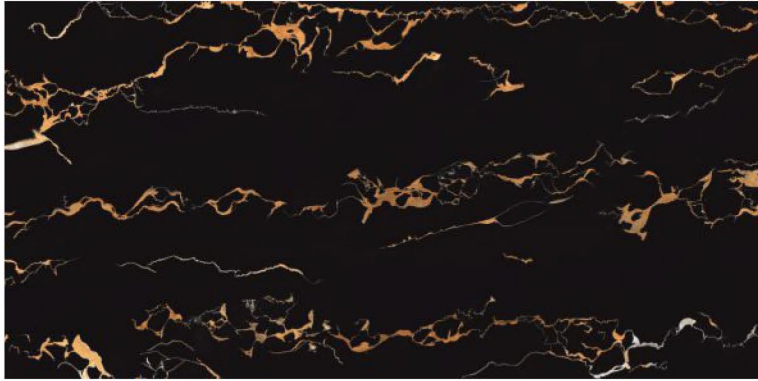

600x1200mm
Thickness: 9mm