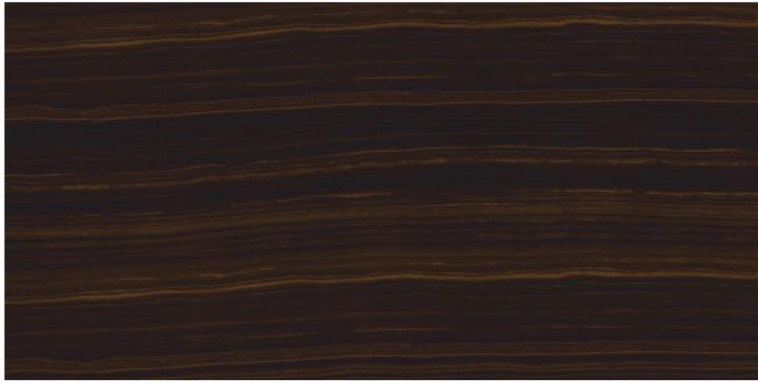

CHARISMATIC
SERIES

ARCANE BLACK

600x1200mm
Thickness: 9mm

MARMOSA COFFEE

Polished Glazed
Vitrified Tiles

CHARISMATIC
SERIES

MARMOSA COFFEE

RANDOM DESIGN