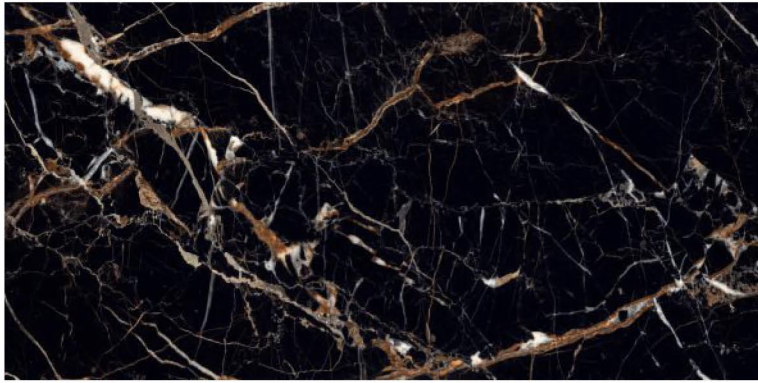

600x1200mm
Thickness: 9mm

DELTA NOBLE

Polished Glazed
Vitrified Tiles

CHARISMATIC
SERIES

DELTA NOBLE

600x1200mm
Thickness: 9mm

GOLDEN STRIKE

Polished Glazed
Vitrified Tiles