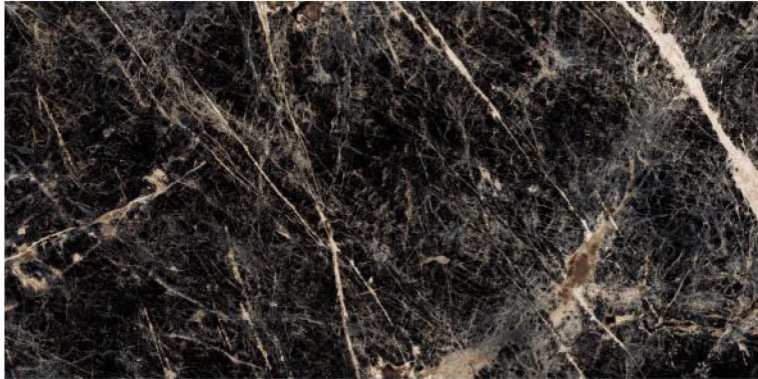

CHARISMATIC
SERIES

MARMOSA INDIGO

600x1200mm
Thickness: 9mm

SABLE COFFEE

Polished Glazed
Vitrified Tiles

CHARISMATIC
SERIES

SABLE COFFEE

600x1200mm
Thickness: 9mm