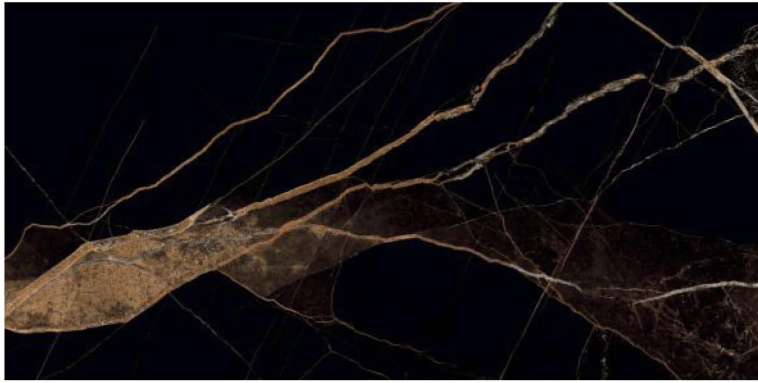

600x1200mm
Thickness: 9mm

RUMIX BLACK

Polished Glazed
Vitrified Tiles

CHARISMATIC
SERIES

RUMIX BLACK