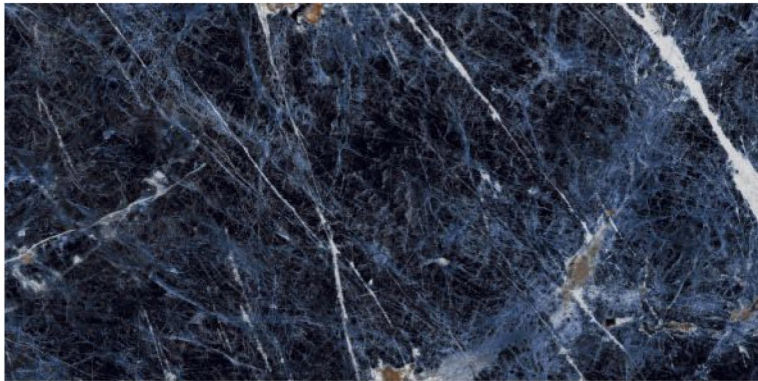

600x1200mm
Thickness: 9mm