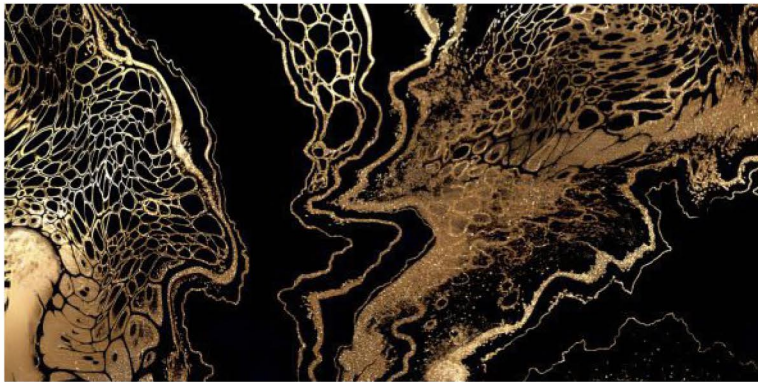

ECCO FRIENDLY

HIGH STRENGTH

LOW MAINTENANCE

600x1200mm
Thickness: 9mm

SEPHORA GOLD

Polished Glazed
Vitrified Tiles

CHARISMATIC
SERIES

SEPHORA GOLD

600x1200mm
Thickness: 9mm

CYPUS

Polished Glazed
Vitrified Tiles

CHARISMATIC
SERIES

CYPUS

600x1200mm
Thickness: 9mm

MARMUR BLACK

Polished Glazed
Vitrified Tiles