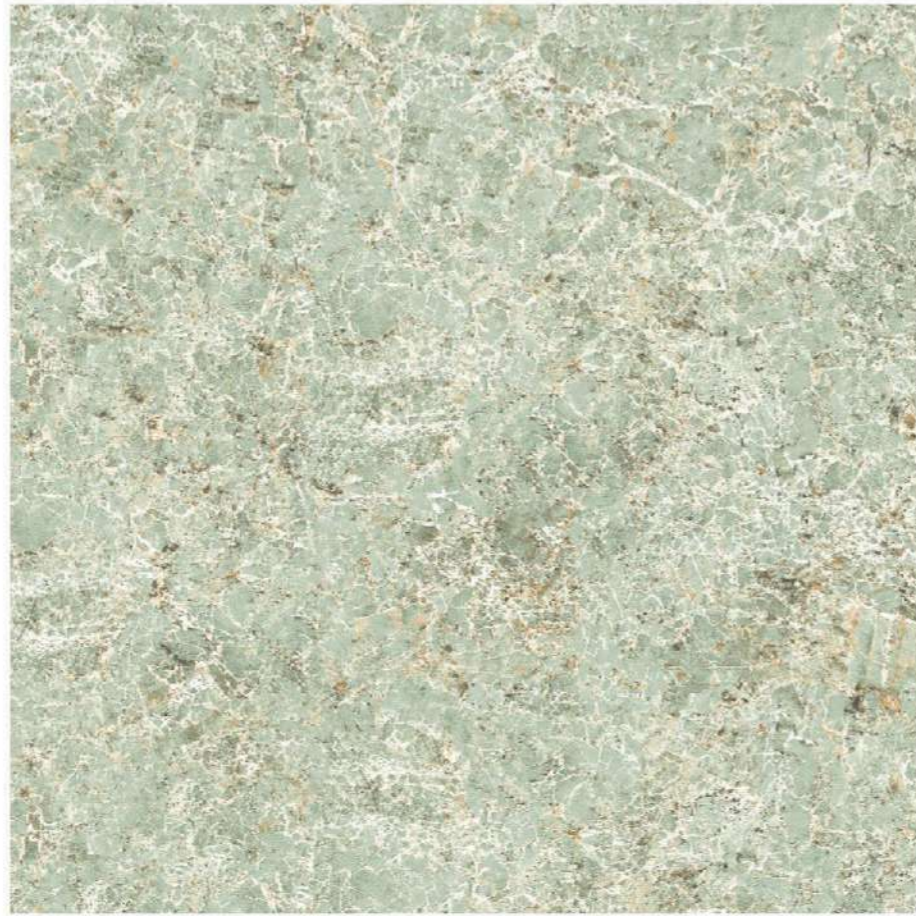

60x60cm / Glossy Finish

**FUSION GREEN**

**NEW**

Glazed Vitrified Tiles

60x60cm / Glossy Finish

**LOGAN GREEN**

**NEW**

Glazed Vitrified Tiles