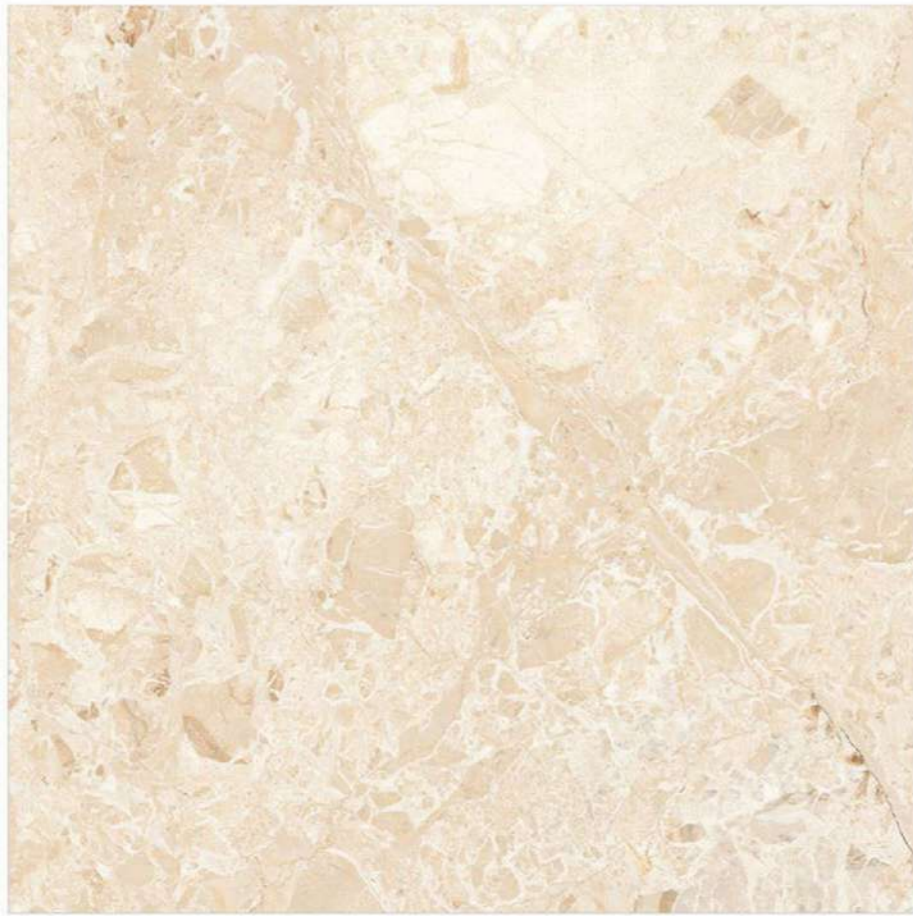

60x60cm / Glossy Finish  
**RIVER BEIGE**

Glazed Vitrified Tiles

60x60cm / Glossy Finish

**RIVER BIANCO**

Glazed Vitrified Tiles

60x60cm / Glossy Finish  
**RIVER GOLD**

Glazed Vitrified Tiles

60x60cm / Glossy Finish  
**RIVER GRIS**