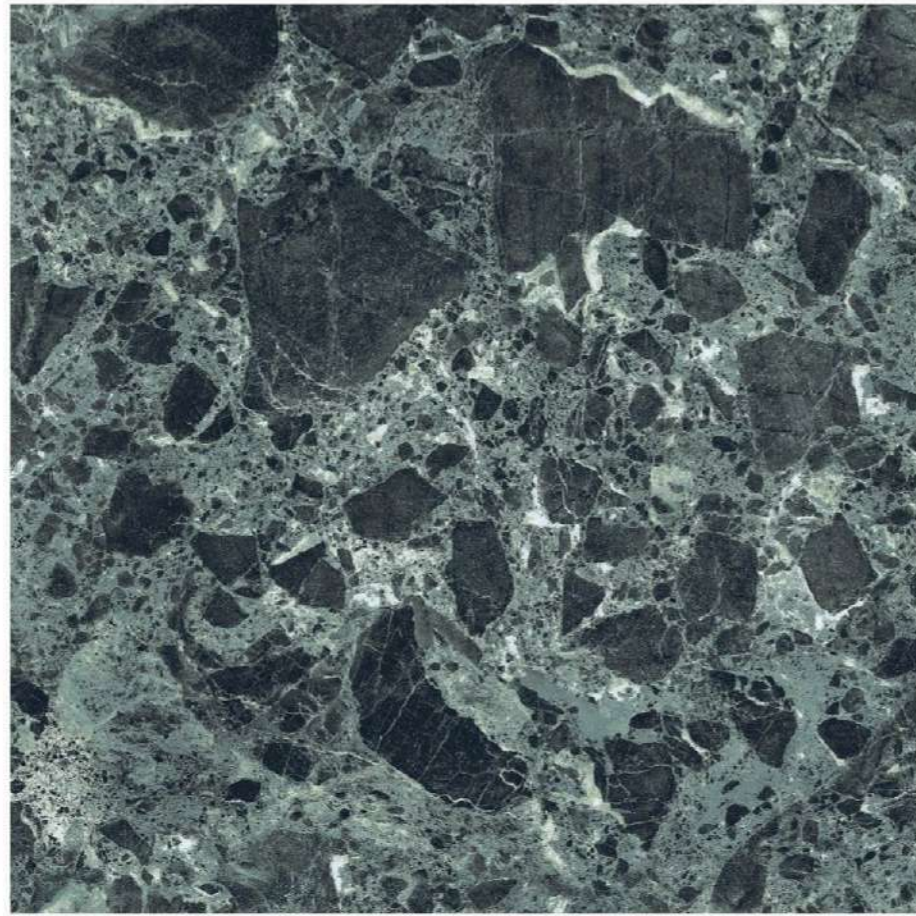

Glazed Vitrified Tiles

60x60cm / Glossy Finish

ROCK STONE GREEN

NEW