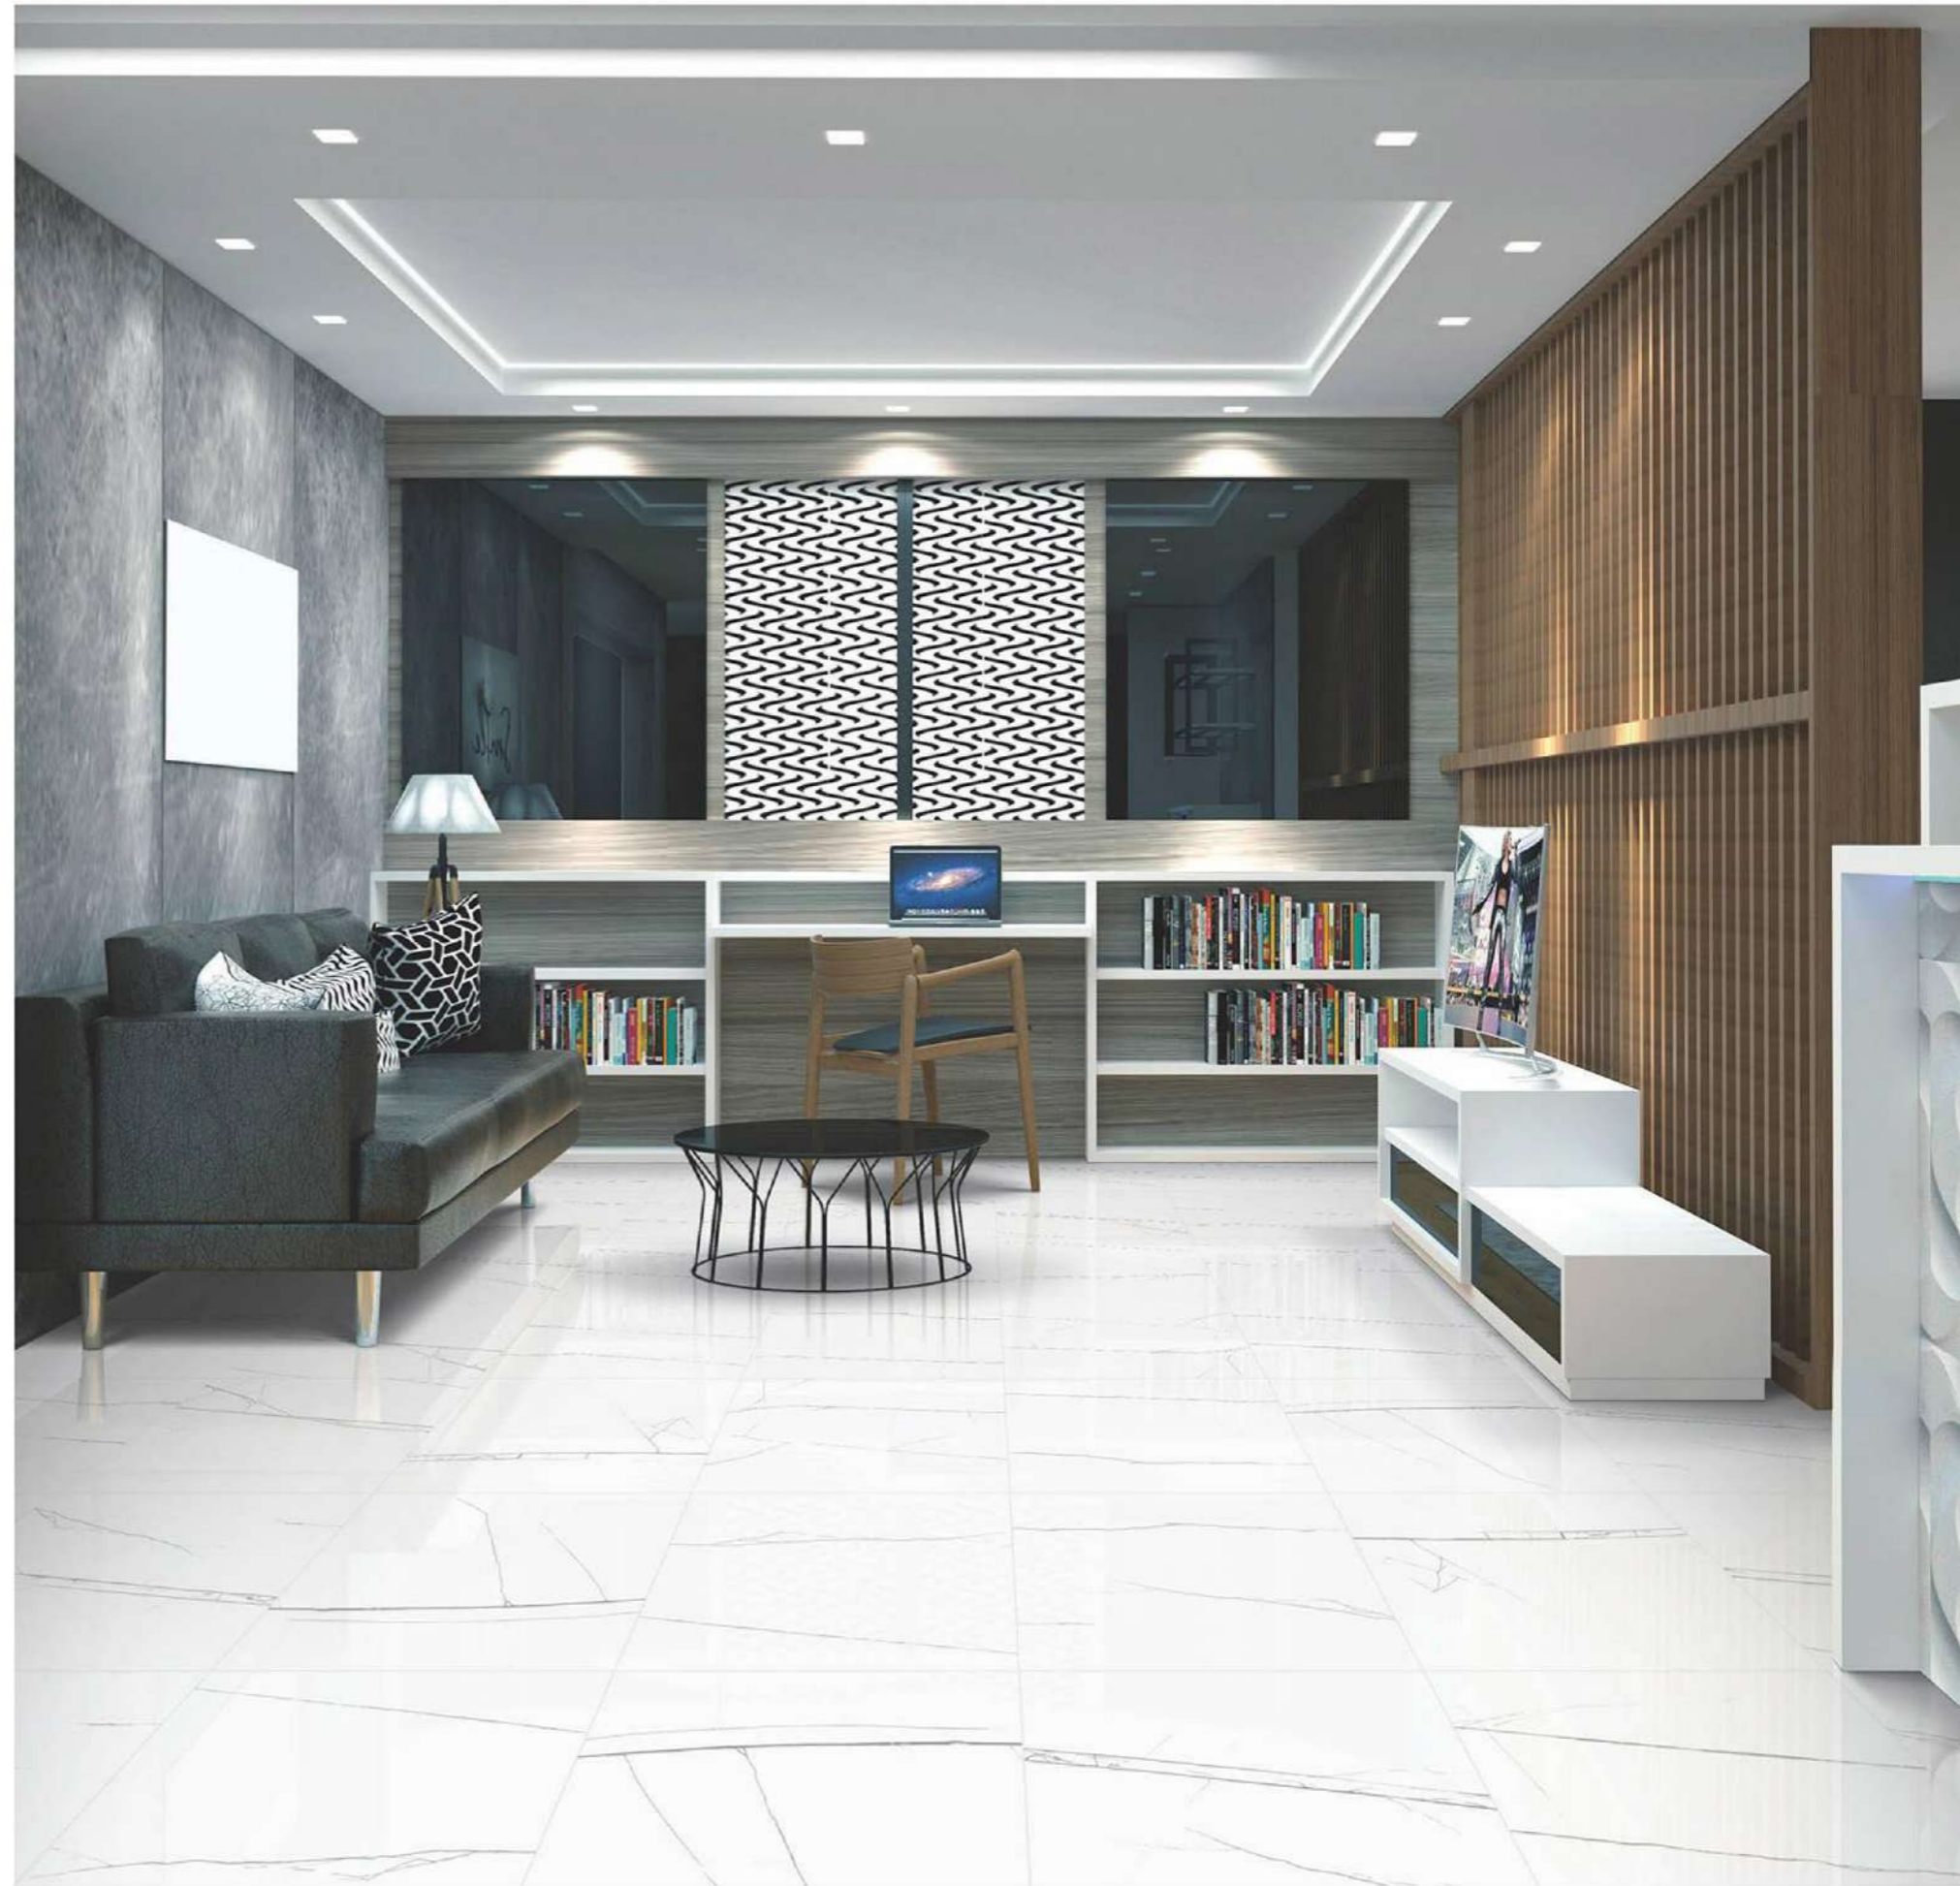

Glazed Vitrified Tiles

60x60cm / Glossy Finish

SQUIRREL GREY