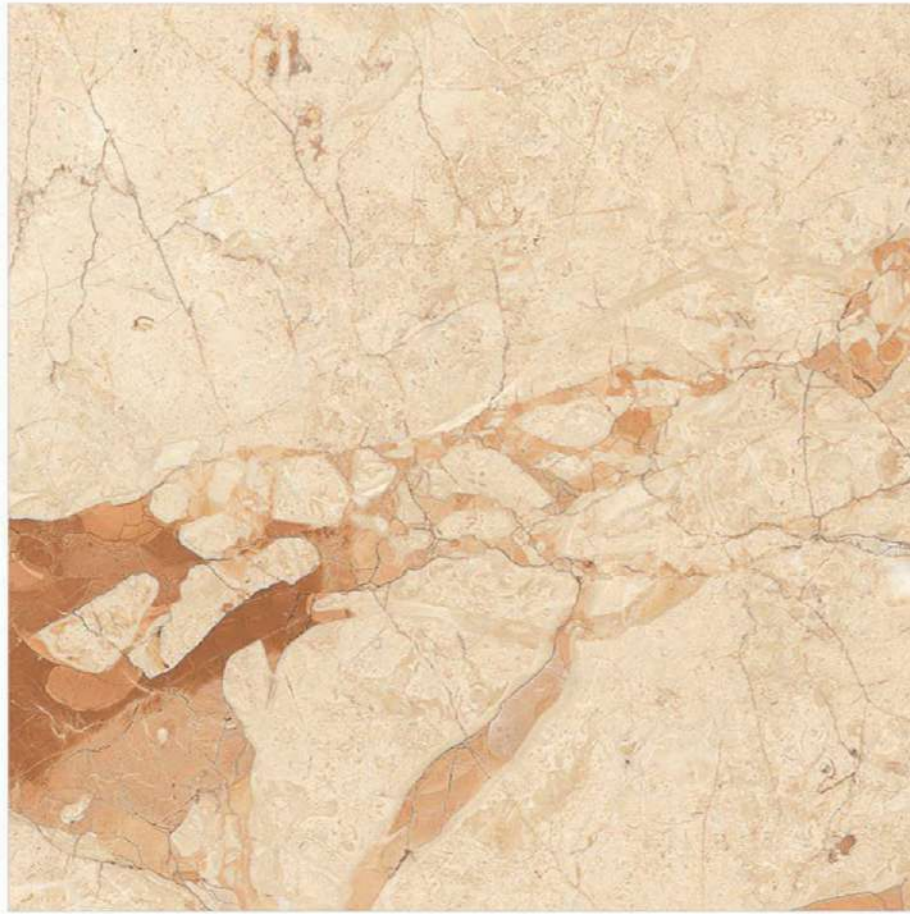

Glazed Vitrified Tiles

60x60cm / Glossy Finish  
**SOLID STONE**

Glazed Vitrified Tiles

60x60cm / Glossy Finish

**CIANA CLASSIC**

Glazed Vitrified Tiles

60x60cm / Glossy Finish  
**CIANA BEIGE**

Glazed Vitrified Tiles