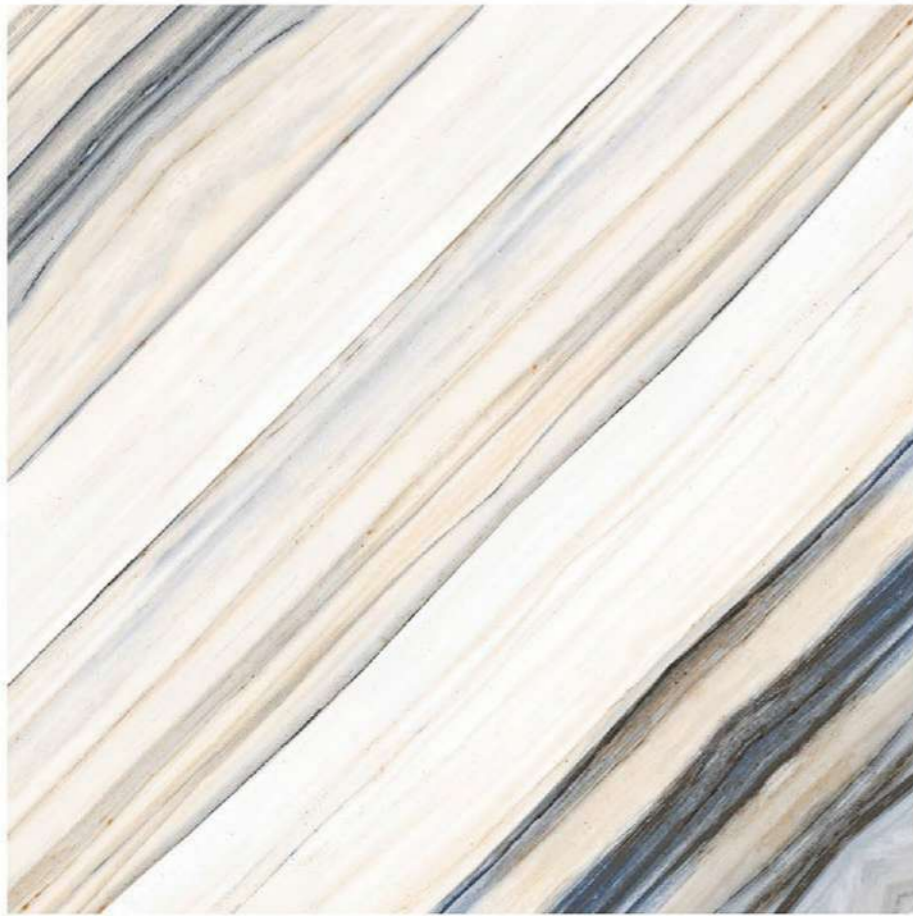

Glazed Vitrified Tiles

60x60cm / High Glossy Finish  
**AGATHE GREY**

Glazed Vitrified Tiles

60x60cm / High Glossy Finish  
**ELEGANT ONYX**

Glazed Vitrified Tiles

60x60cm / High Glossy Finish  
**IRANI ONYX**