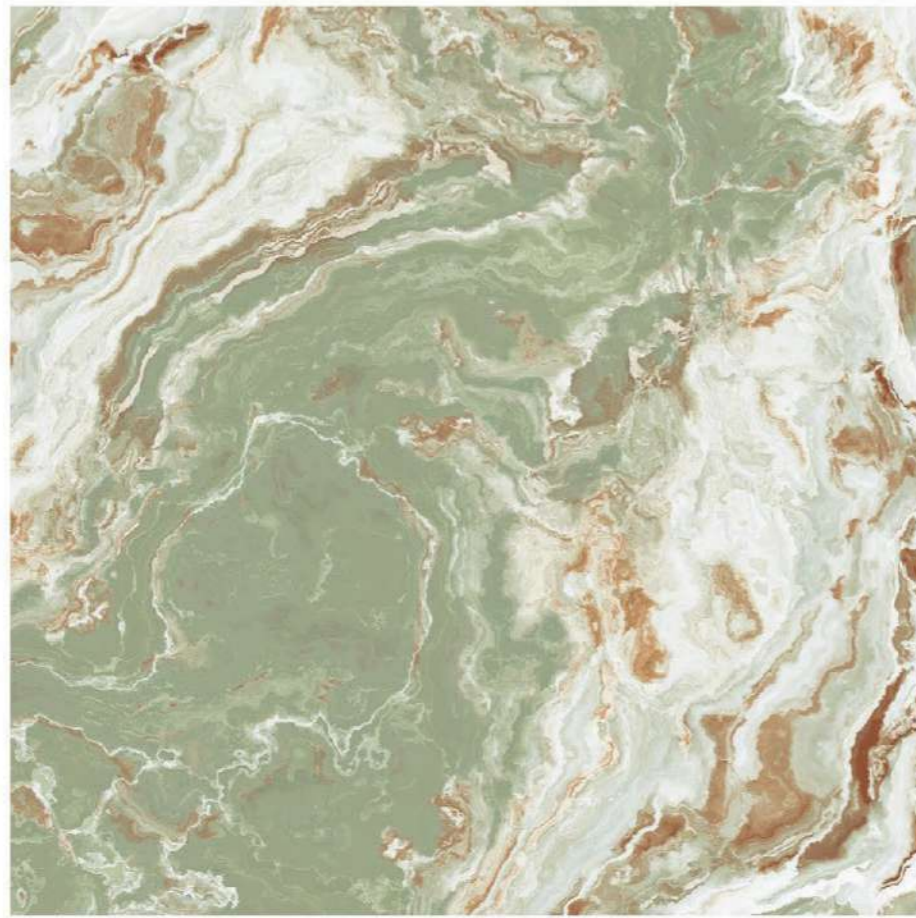

60x60cm / Glossy Finish

**ARMANI GREEN**

**NEW**

Glazed Vitrified Tiles

60x60cm / Glossy Finish

**IRIS GREEN**

**NEW**

Glazed Vitrified Tiles

60x60cm / Glossy Finish

**OPERA GREEN ONYX**

**NEW**

Glazed Vitrified Tiles

60x60cm / Glossy Finish

**PEARL GREEN**

**NEW**

Glazed Vitrified Tiles