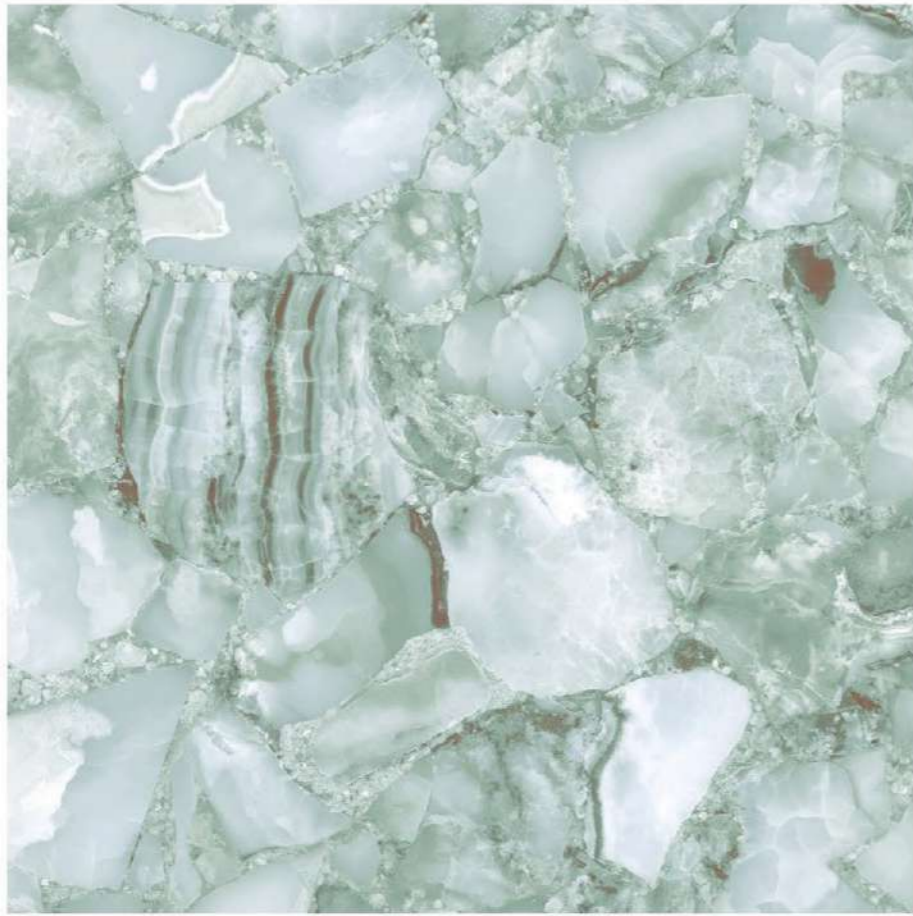

Glazed Vitrified Tiles

60x60cm / Glossy Finish

FUSION VERDE

NEW