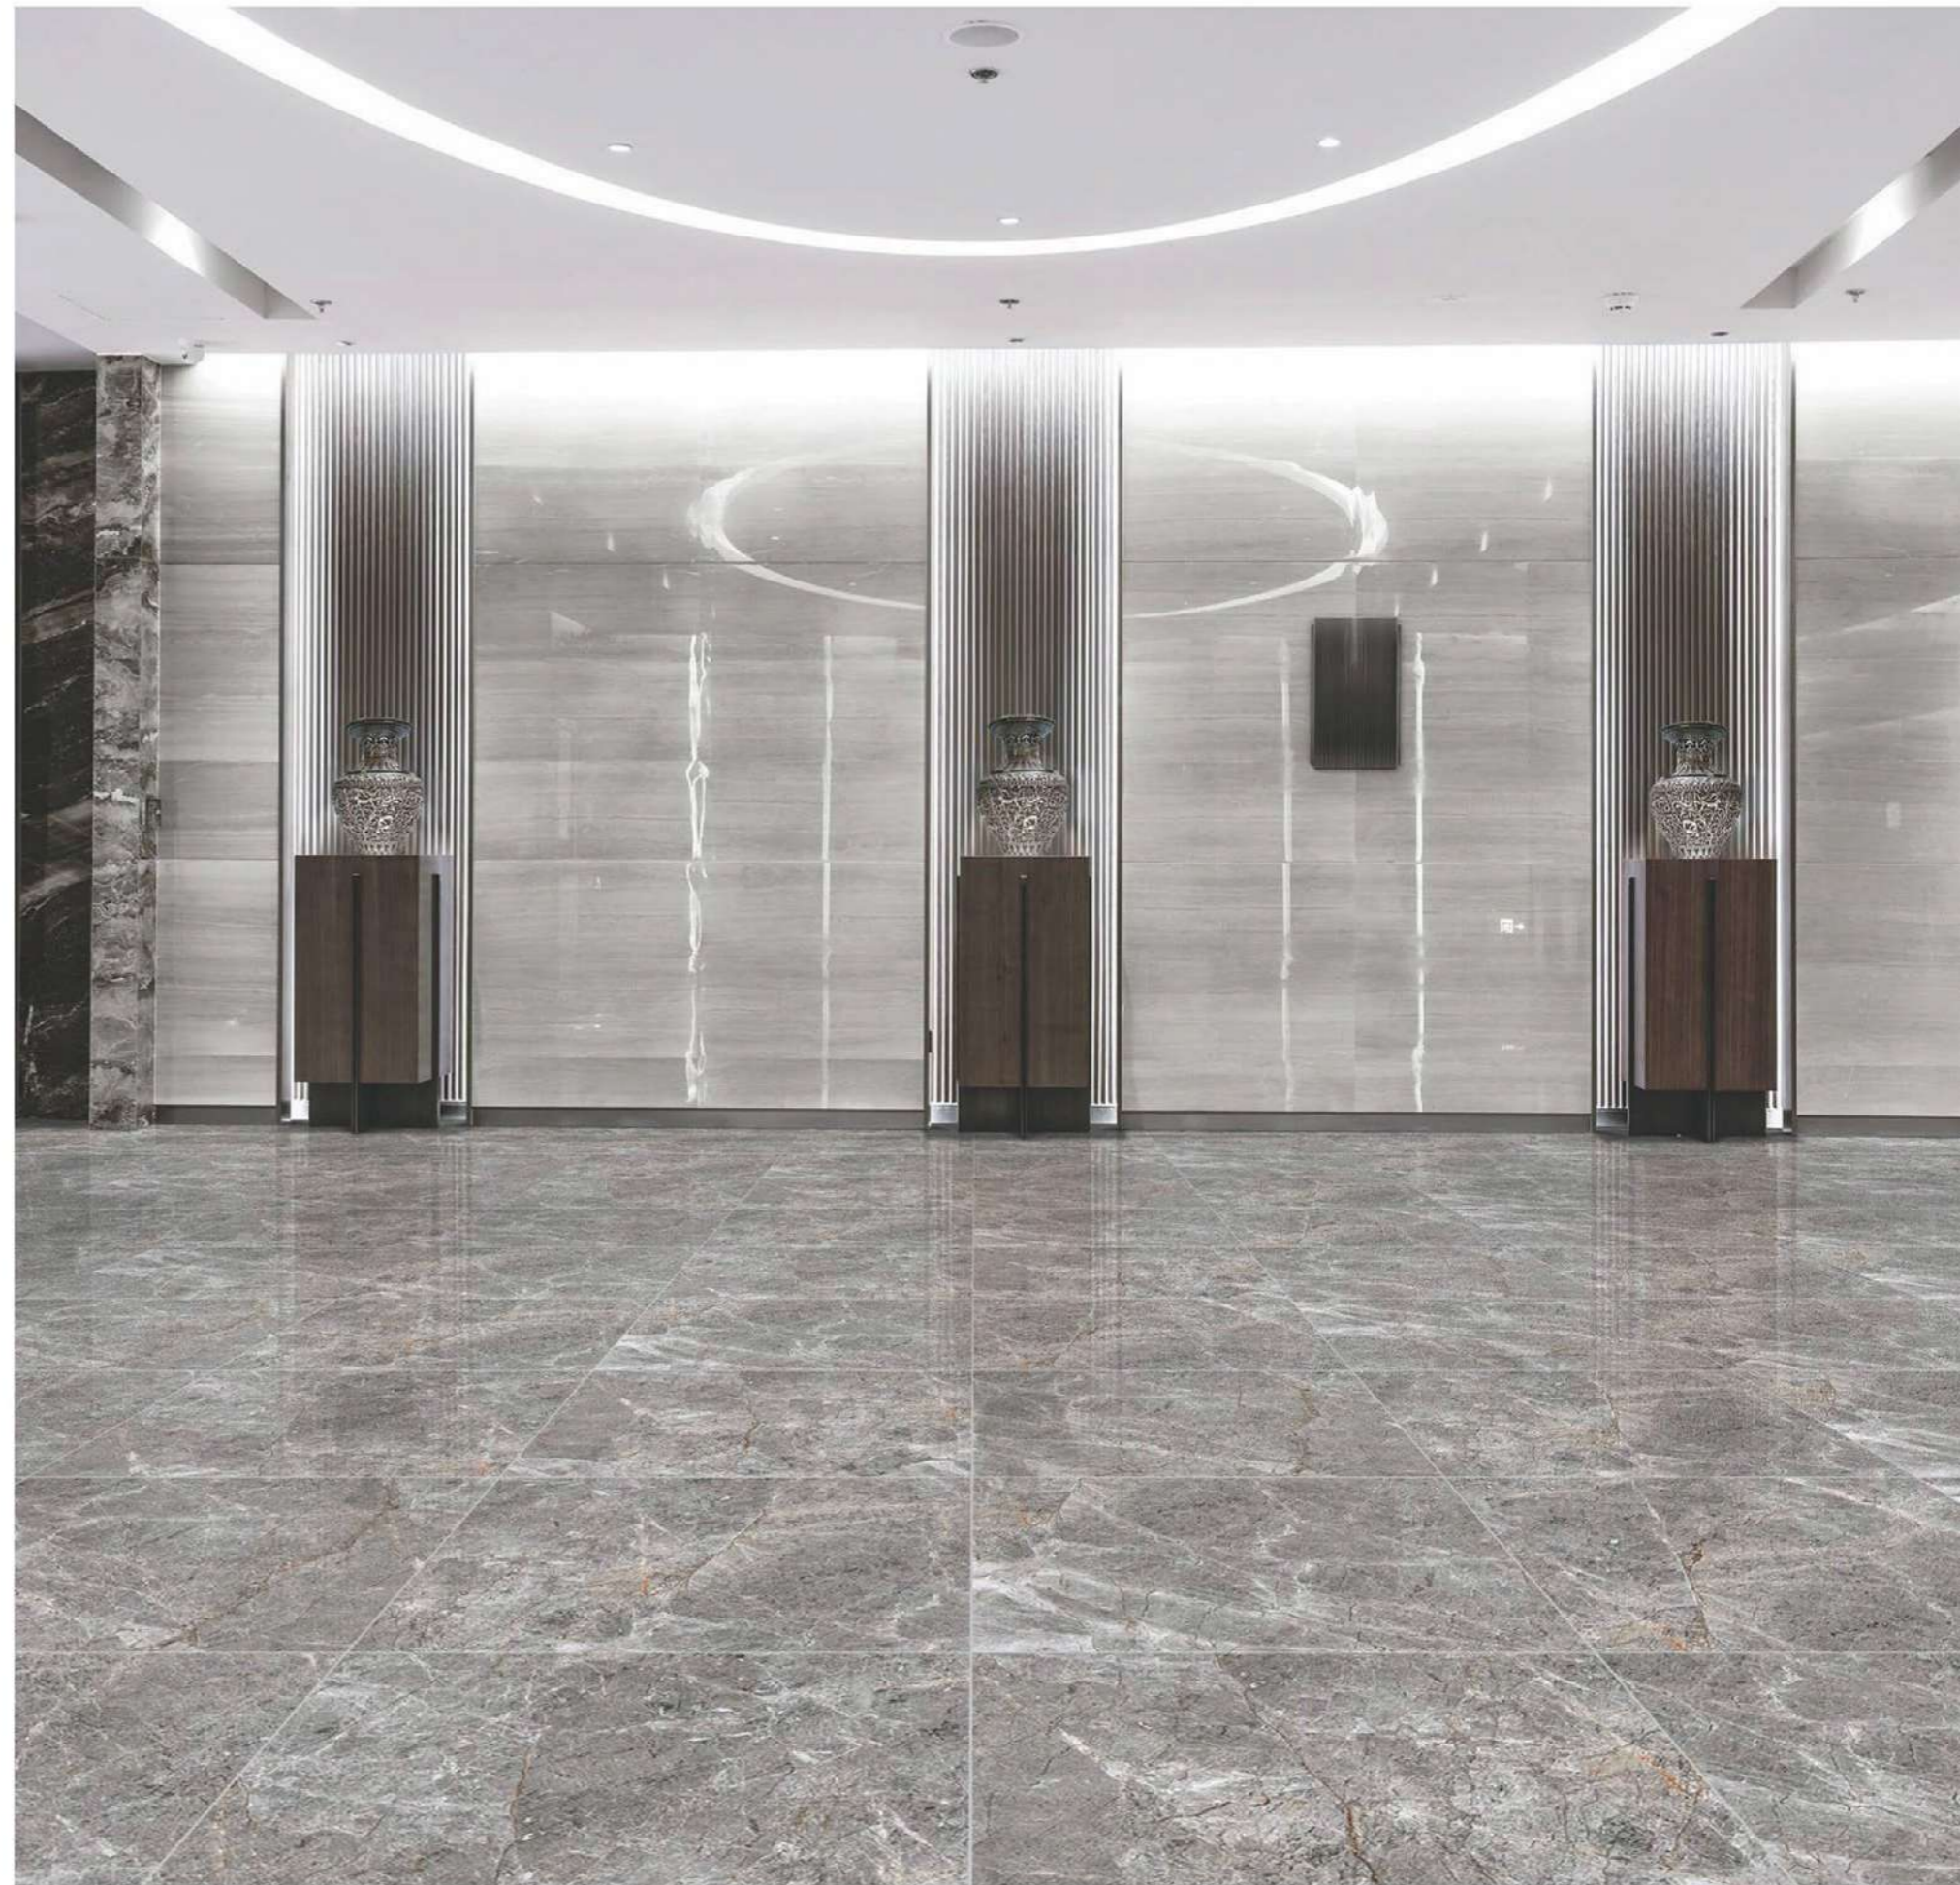

60x60cm / Glossy Finish

**FABIA VOLCANO**

Glazed Vitrified Tiles

60x60cm / Glossy Finish

**LAVA GREY**

Glazed Vitrified Tiles

60x60cm / Glossy Finish

**BRICCEA CLASSIC**