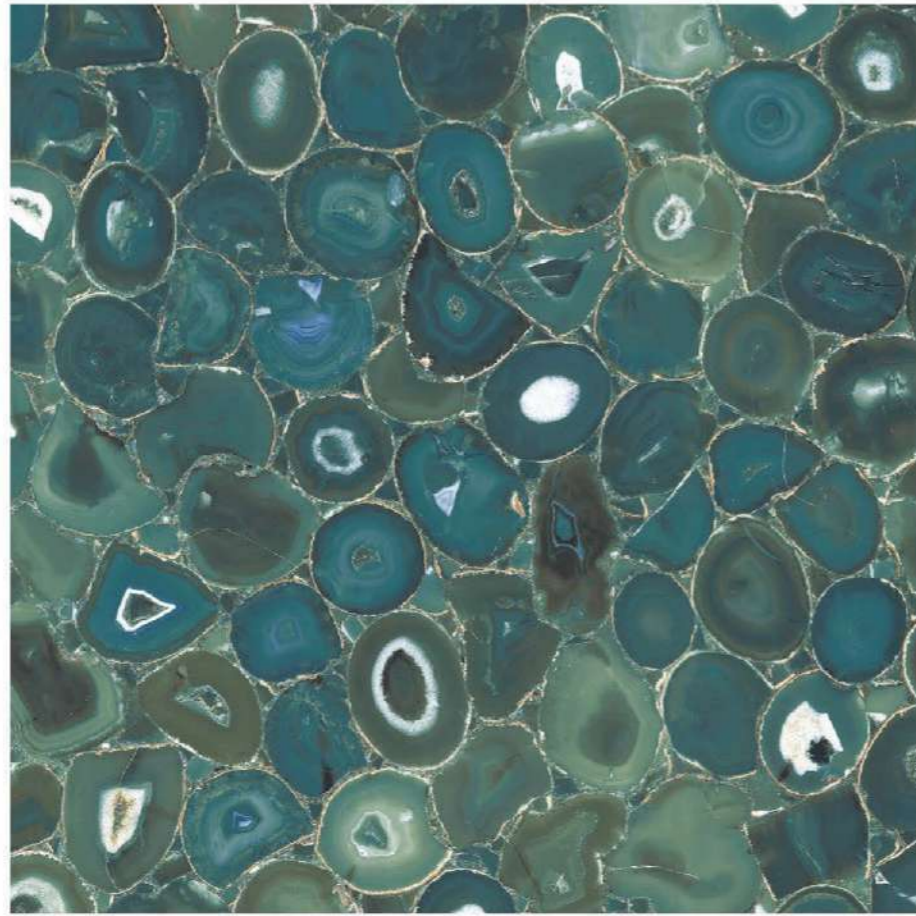

60x60cm / Glossy Finish

**OPERA GREEN ONYX**

**NEW**

Glazed Vitrified Tiles

60x60cm / Glossy Finish

**PEARL GREEN**

**NEW**

Glazed Vitrified Tiles