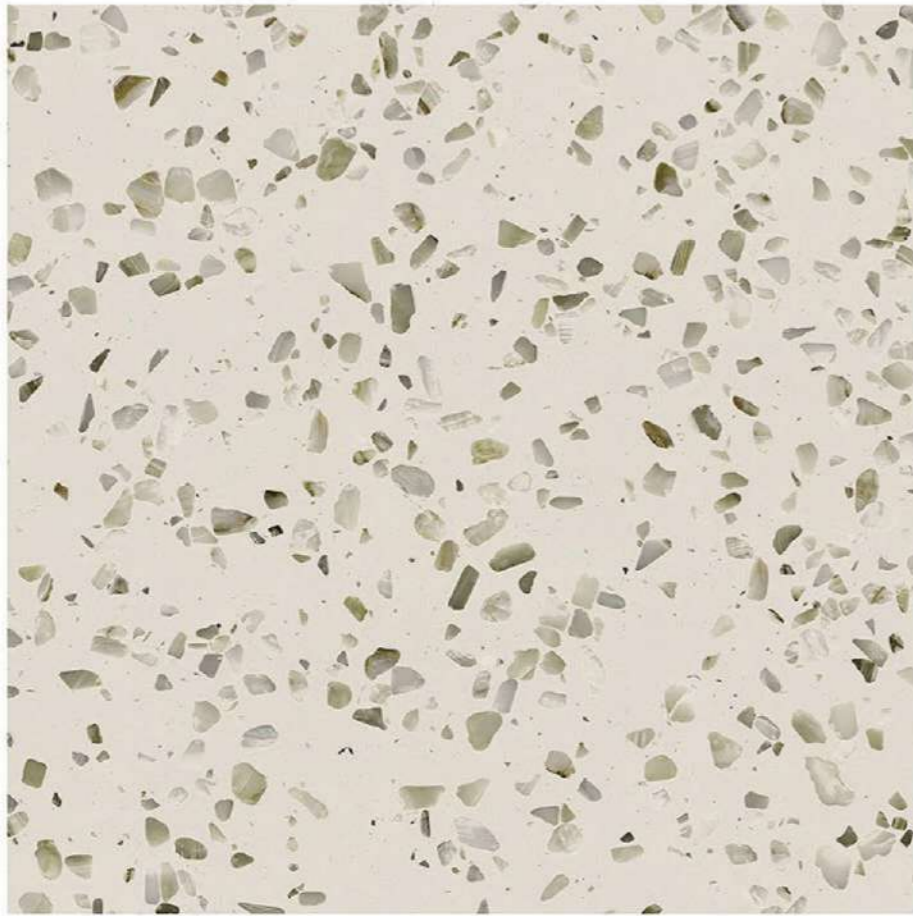

Glazed Vitrified Tiles

60x60cm / Glossy Finish  
**NEO CLAROS**

Glazed Vitrified Tiles

60x60cm / Glossy Finish

**CLAROS SLATE**

Glazed Vitrified Tiles

60x60cm / Glossy Finish  
**FABRIC GREY**

Glazed Vitrified Tiles