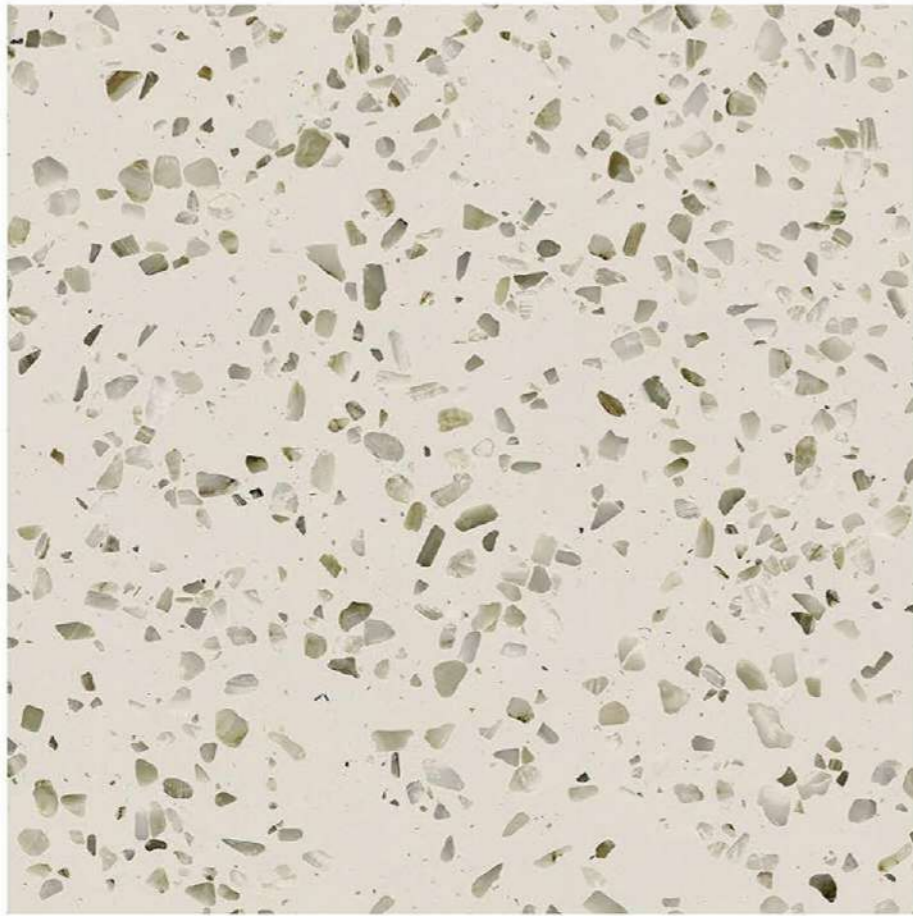

Glazed Vitrified Tiles

60x60cm / Matt Finish

GREEN CHIPS