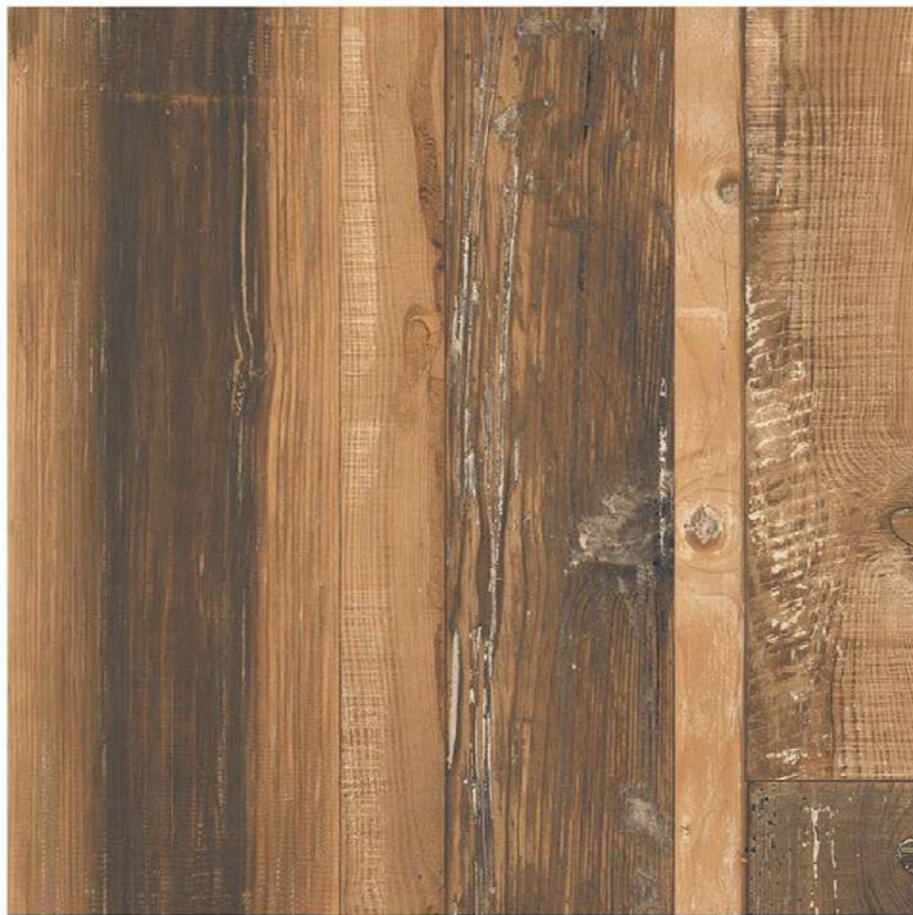

60x60cm / Matt Finish

**COFFEE WOOD**

Glazed Vitrified Tiles

60x60cm / Matt Finish

**CHARCOAL STRIP**

Glazed Vitrified Tiles

60x60cm / Matt Finish  
**FOREST WOOD**

Glazed Vitrified Tiles