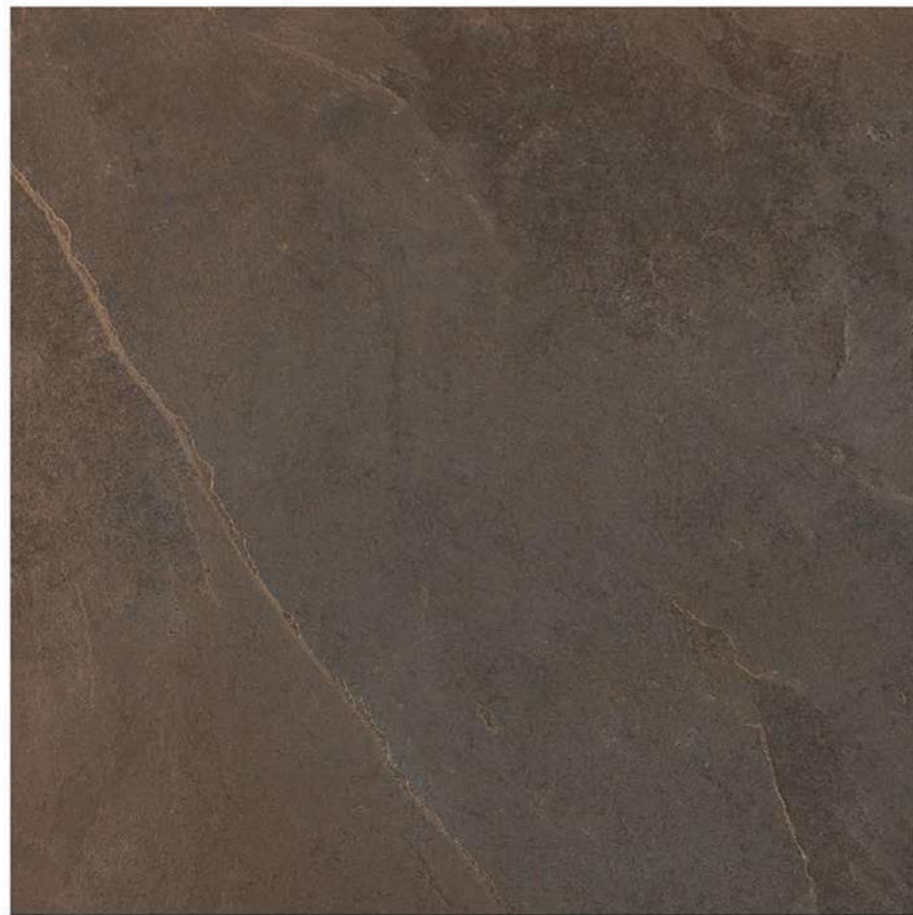

**SANDSTONE BIANCO MATT**

Glazed Vitrified Tiles

60x60cm / Matt Finish

**SANSTONE GRIS MATT**

Glazed Vitrified Tiles

60x60cm / Matt Finish

**SANSTONE LIGHT MATT**

Glazed Vitrified Tiles