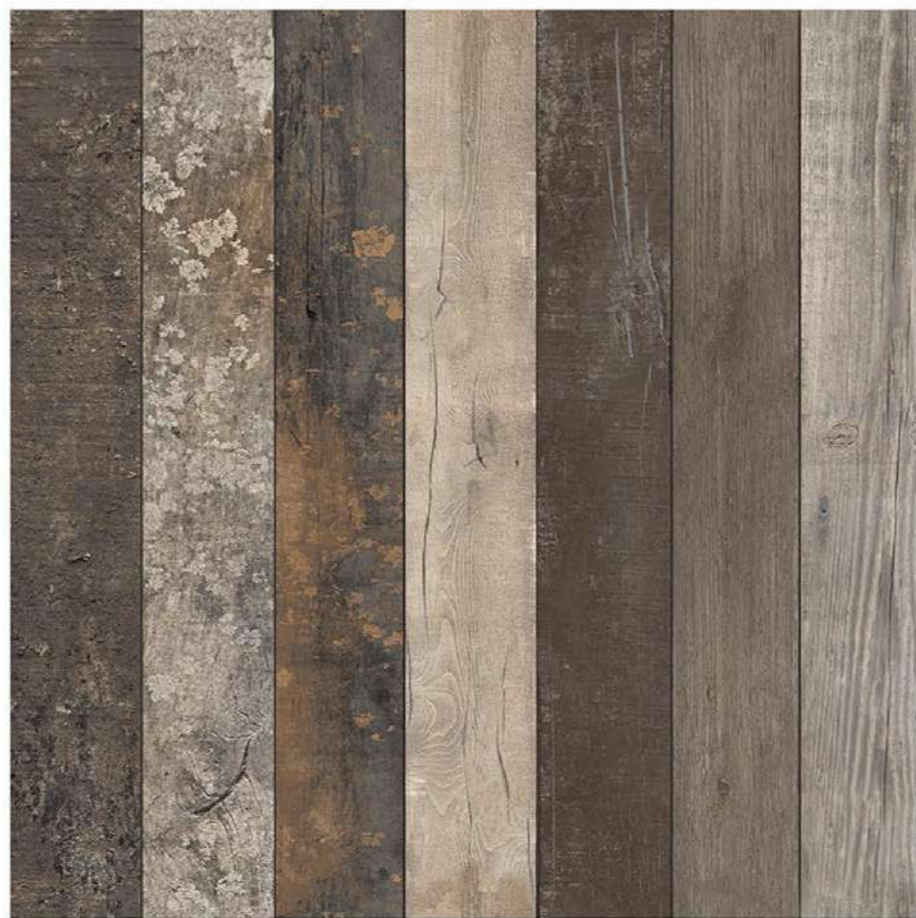

Glazed Vitrified Tiles

60x60cm / Matt Finish

RAINBOW BROWN