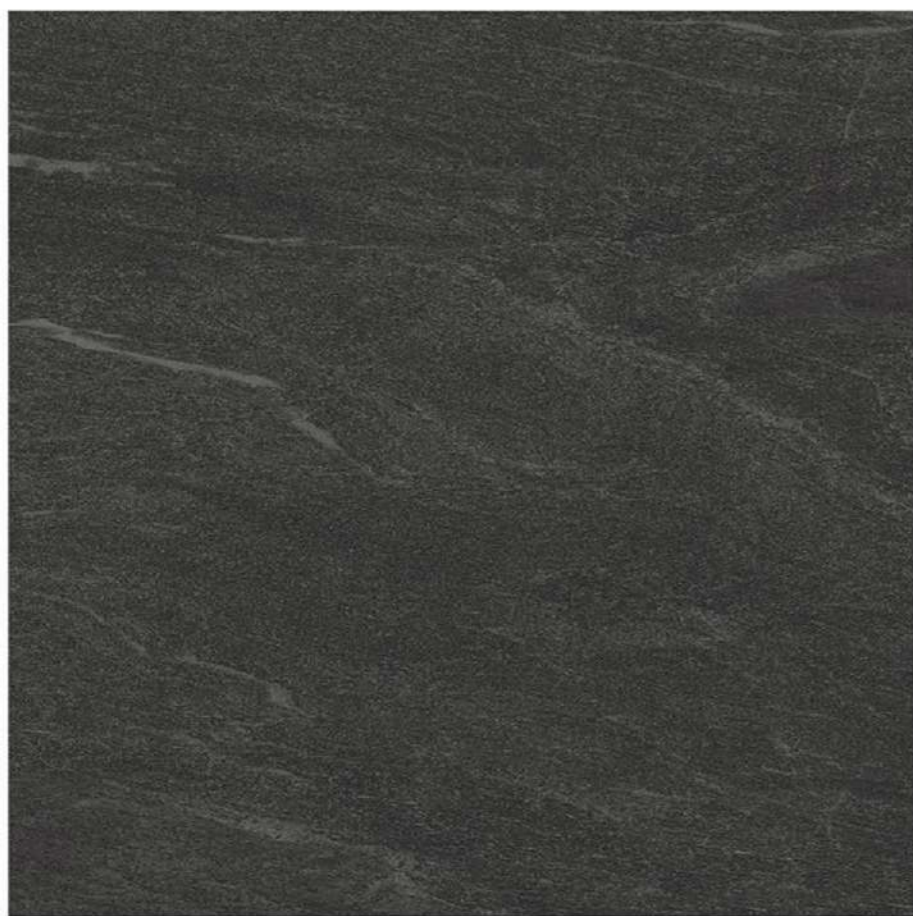

Glazed Vitrified Tiles

60x60cm / Matt Finish

GRAFITO BLACK