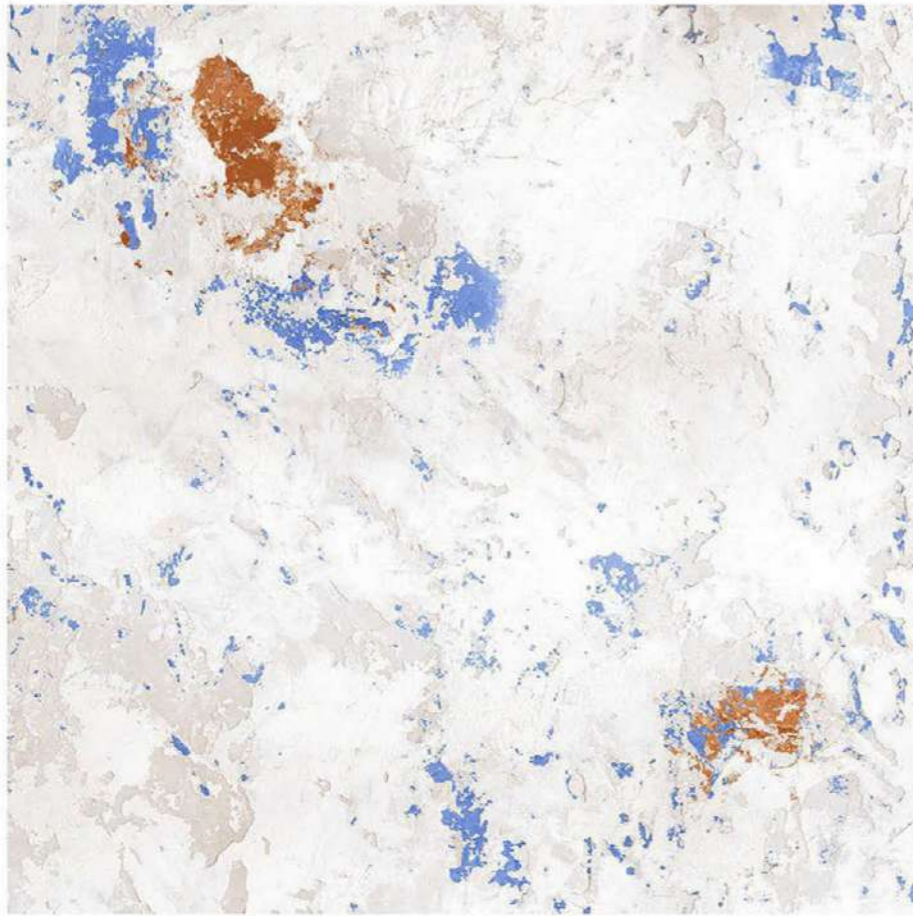

60x60cm / Matt Finish

**CHOCO WOOD**

Glazed Vitrified Tiles

60x60cm / Matt Finish

**CHOCO CHARCOAL**

Glazed Vitrified Tiles

60x60cm / Matt Finish

**MAJESTIC PAINT**