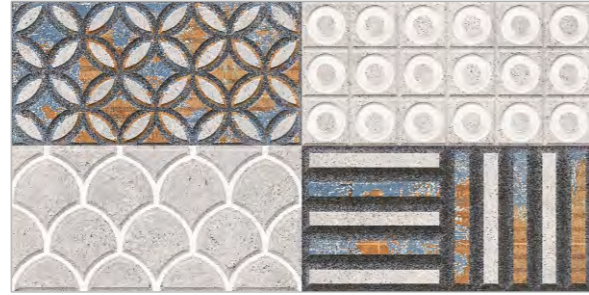

7025 SERIES

7026 SERIES

7027 SERIES

**300x
600mm**
WALL TILES

MATT
FINISH

7028 SERIES

7029 SERIES

7030 SERIES