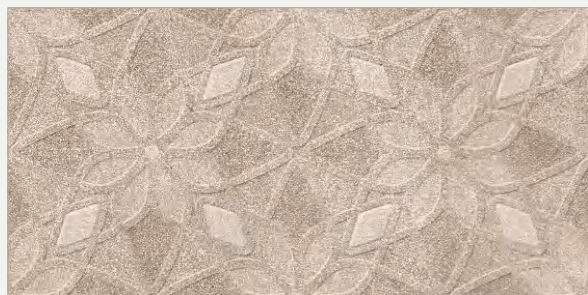

300x
600mm
WALL TILES

MATT
FINISH

7007 SERIES