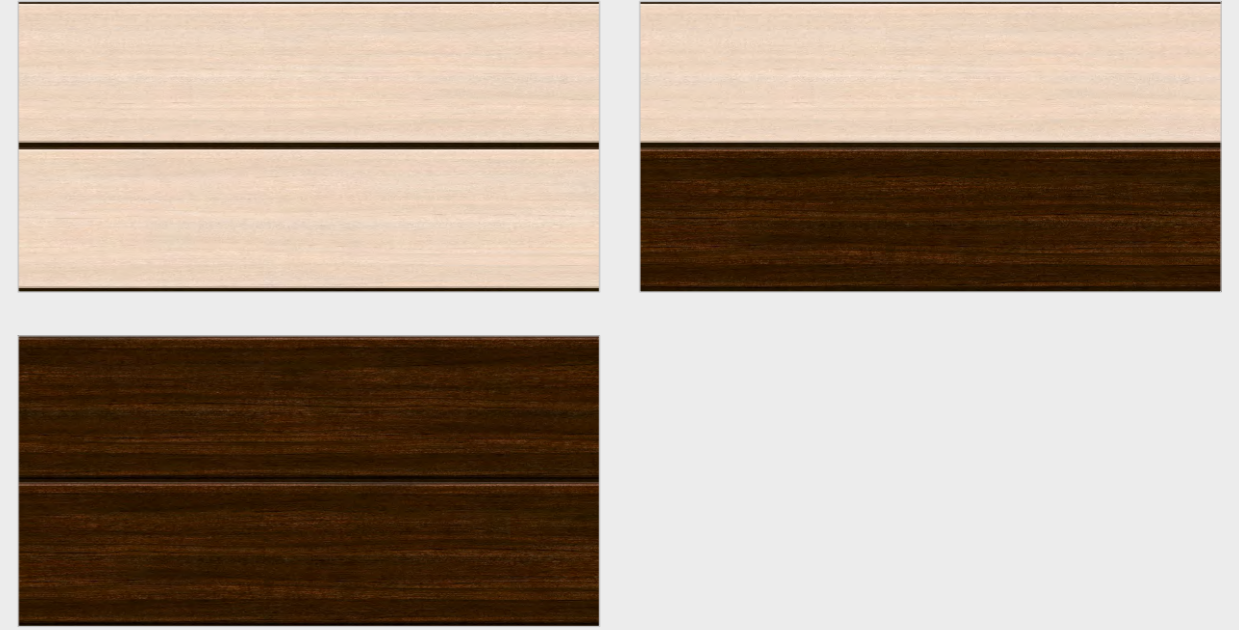

7043 SERIES

7044 SERIES

7045 SERIES

**300x
600mm**
WALL TILES

MATT
FINISH

7046 SERIES

 **QUALIS**TM
PORCELANATO

7047 SERIES