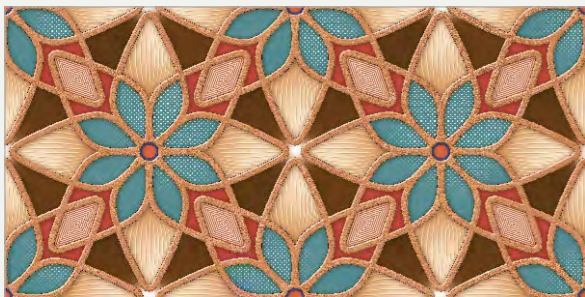

**300x
600mm**
WALL TILES

MATT
FINISH

7061 SERIES