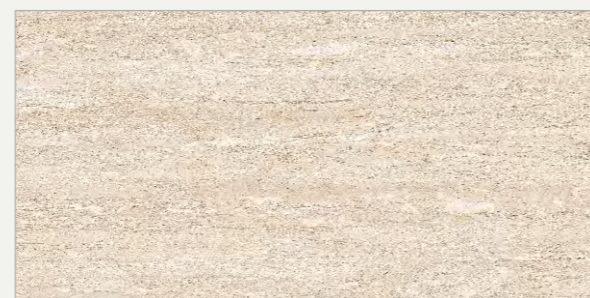

7025 SERIES

7026 SERIES

7027 SERIES

**300x
600mm**
WALL TILES

MATT
FINISH

7028 SERIES

7029 SERIES

7030 SERIES