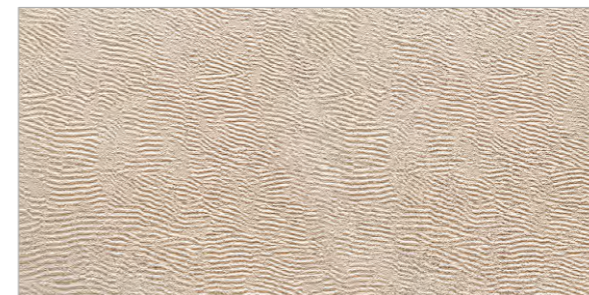

7018 SERIES