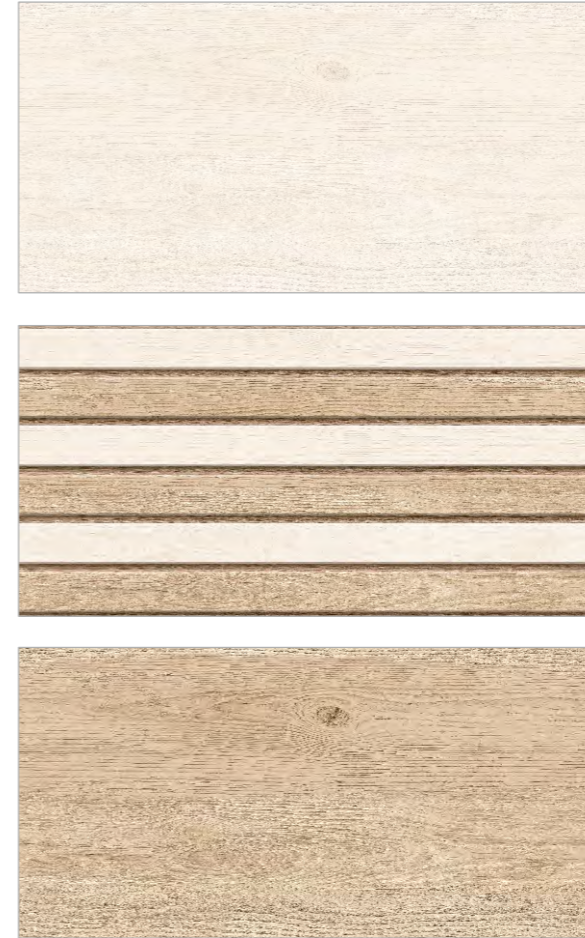

7039 SERIES

7040 SERIES

7041 SERIES

7042 SERIES

**300x
600mm**
WALL TILES

MATT
FINISH

300x
600mm
WALL TILES

MATT
FINISH