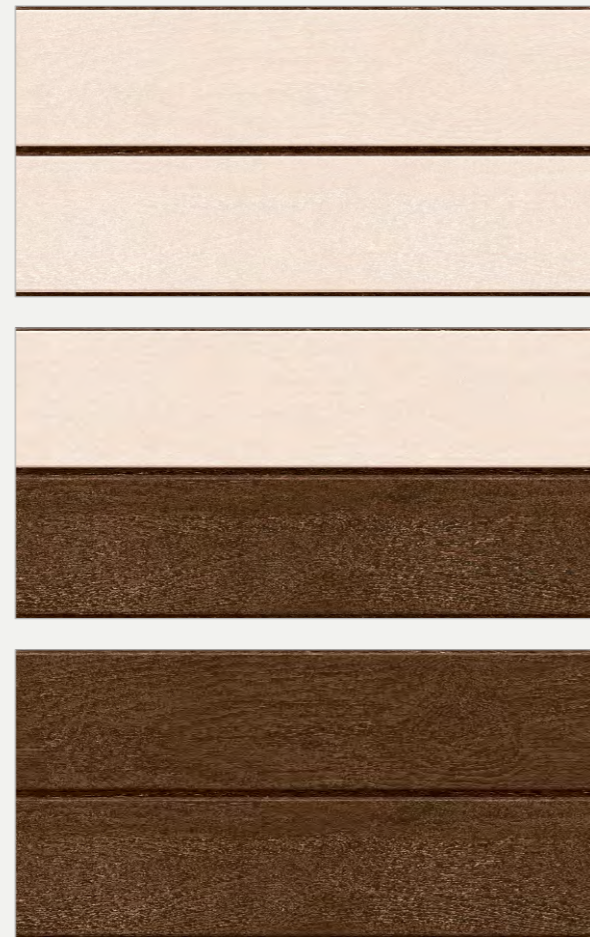

7044 SERIES