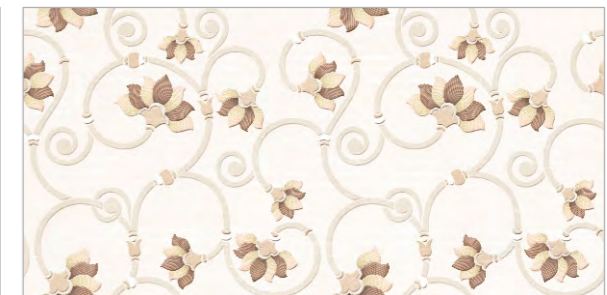

7009 SERIES