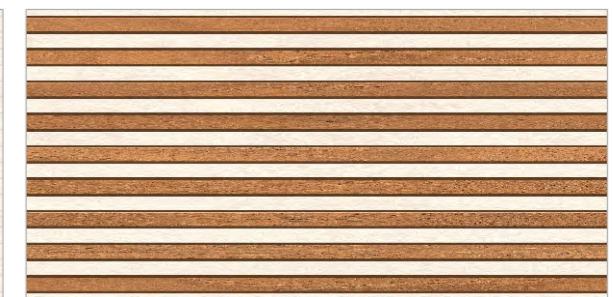

7036 SERIES