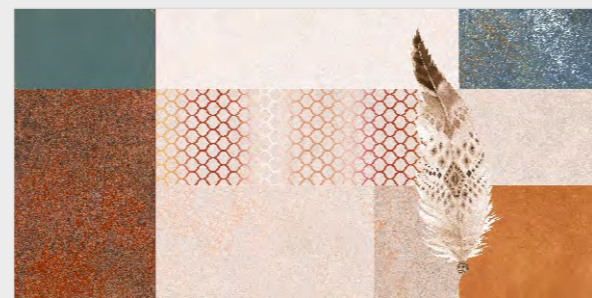

7059 SERIES