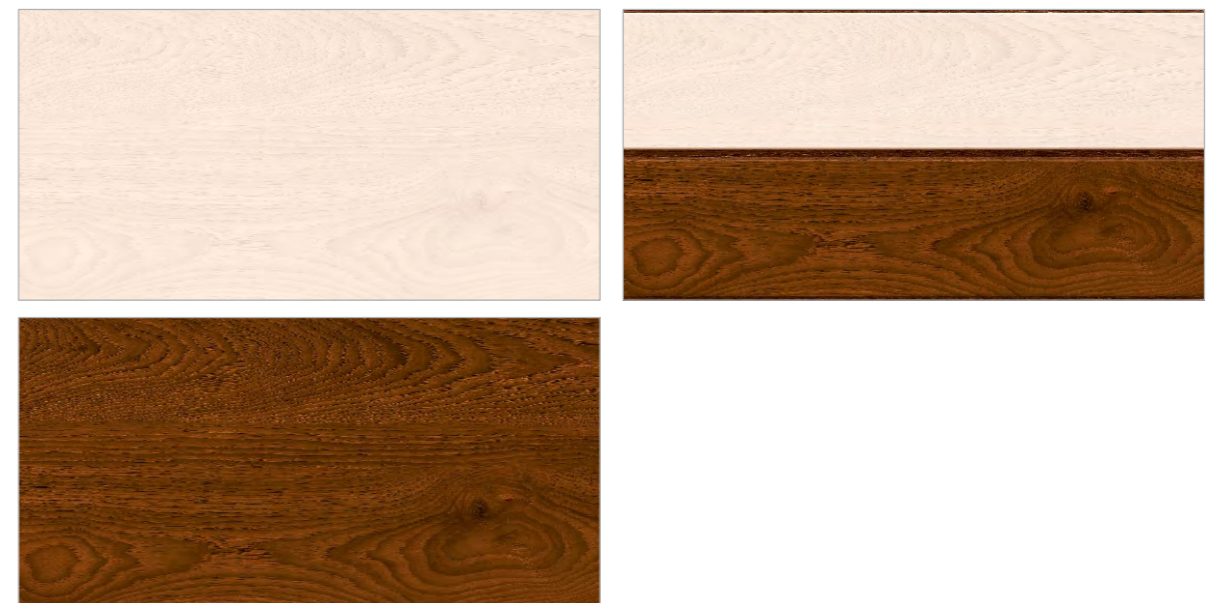

7045 SERIES