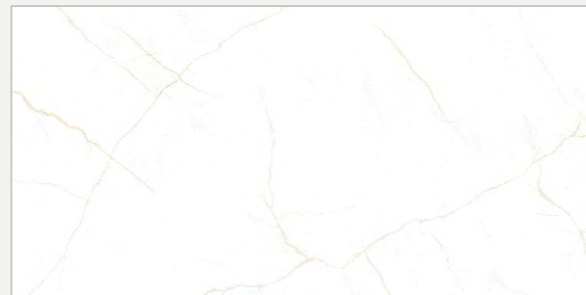

7062 SERIES