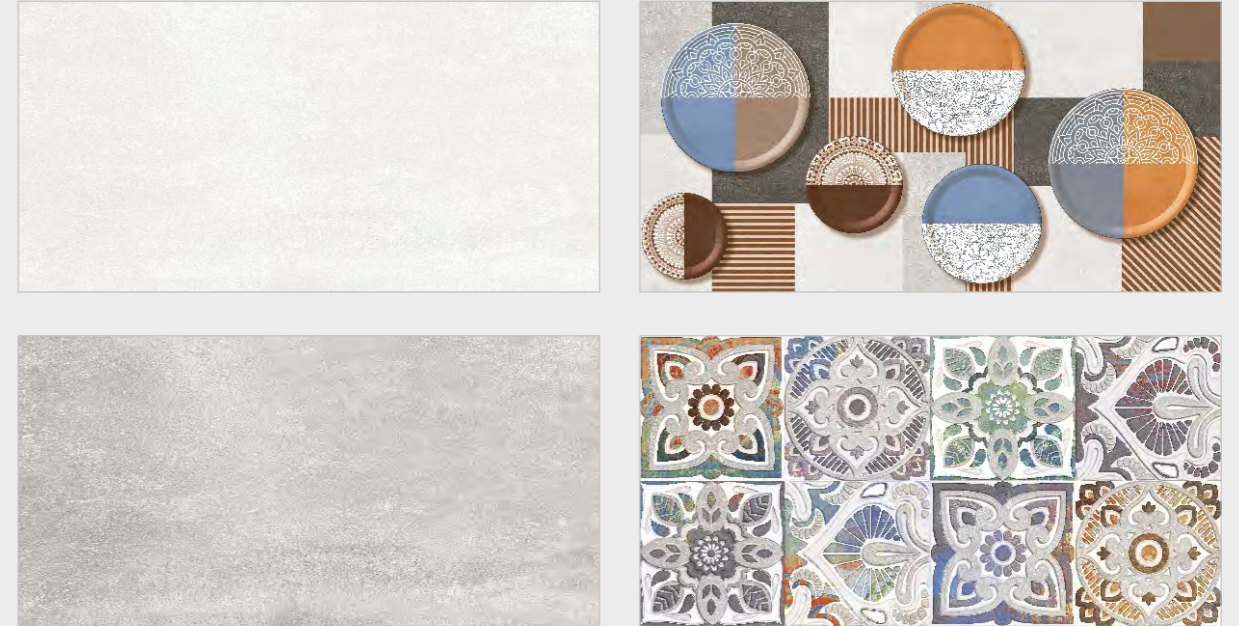

7052 SERIES

7053 SERIES

7054 SERIES

**300x
600mm**
WALL TILES

MATT
FINISH

7055 SERIES

 **QUALIS**TM
PORCELANATO

7056 SERIES