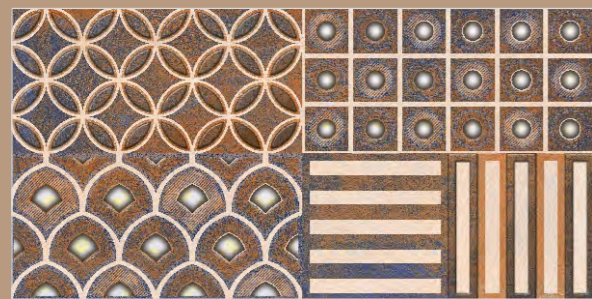

7004 SERIES