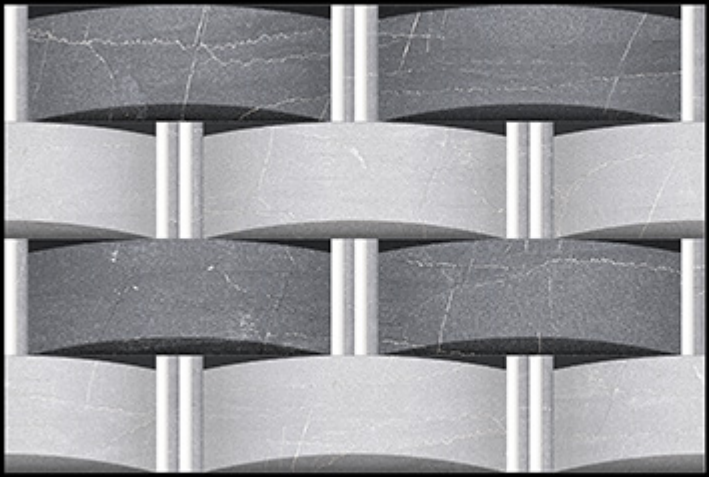

ELE-103

- 300x450 mm
- Digital Wall Tiles
- MATT FINISH

ELE-104

ELE-104

ELE-104

300x450 mm
Digital Wall Tiles
MATT FINISH

ELE-105

ELE-105