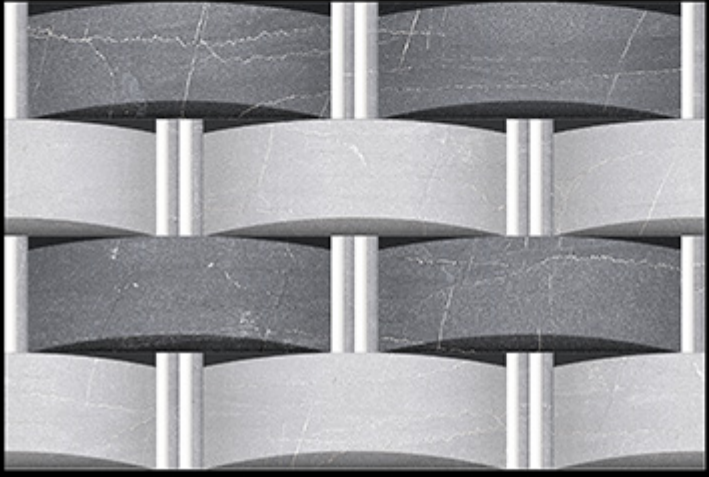

ELE-103

- 300x450 mm
- Digital Wall Tiles
- MATT FINISH

ELE-104

ELE-104

ELE-104

300x450 mm
Digital Wall Tiles
MATT FINISH

ELE-105

ELE-105