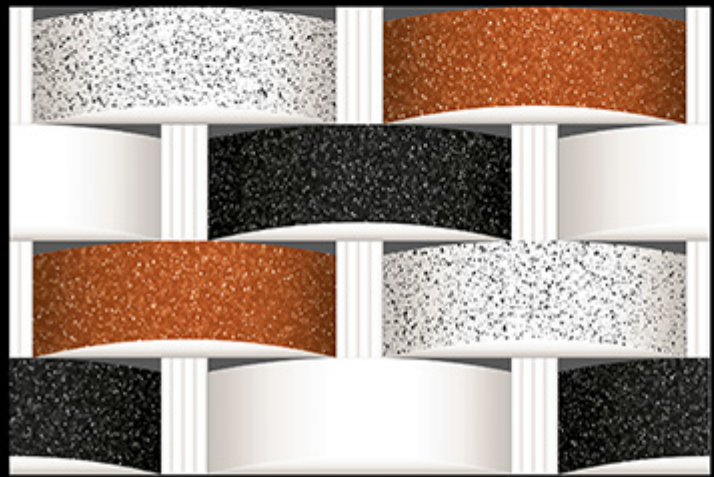

- 300x450 mm
- Digital Wall Tiles
- MATT FINISH

ELE-104