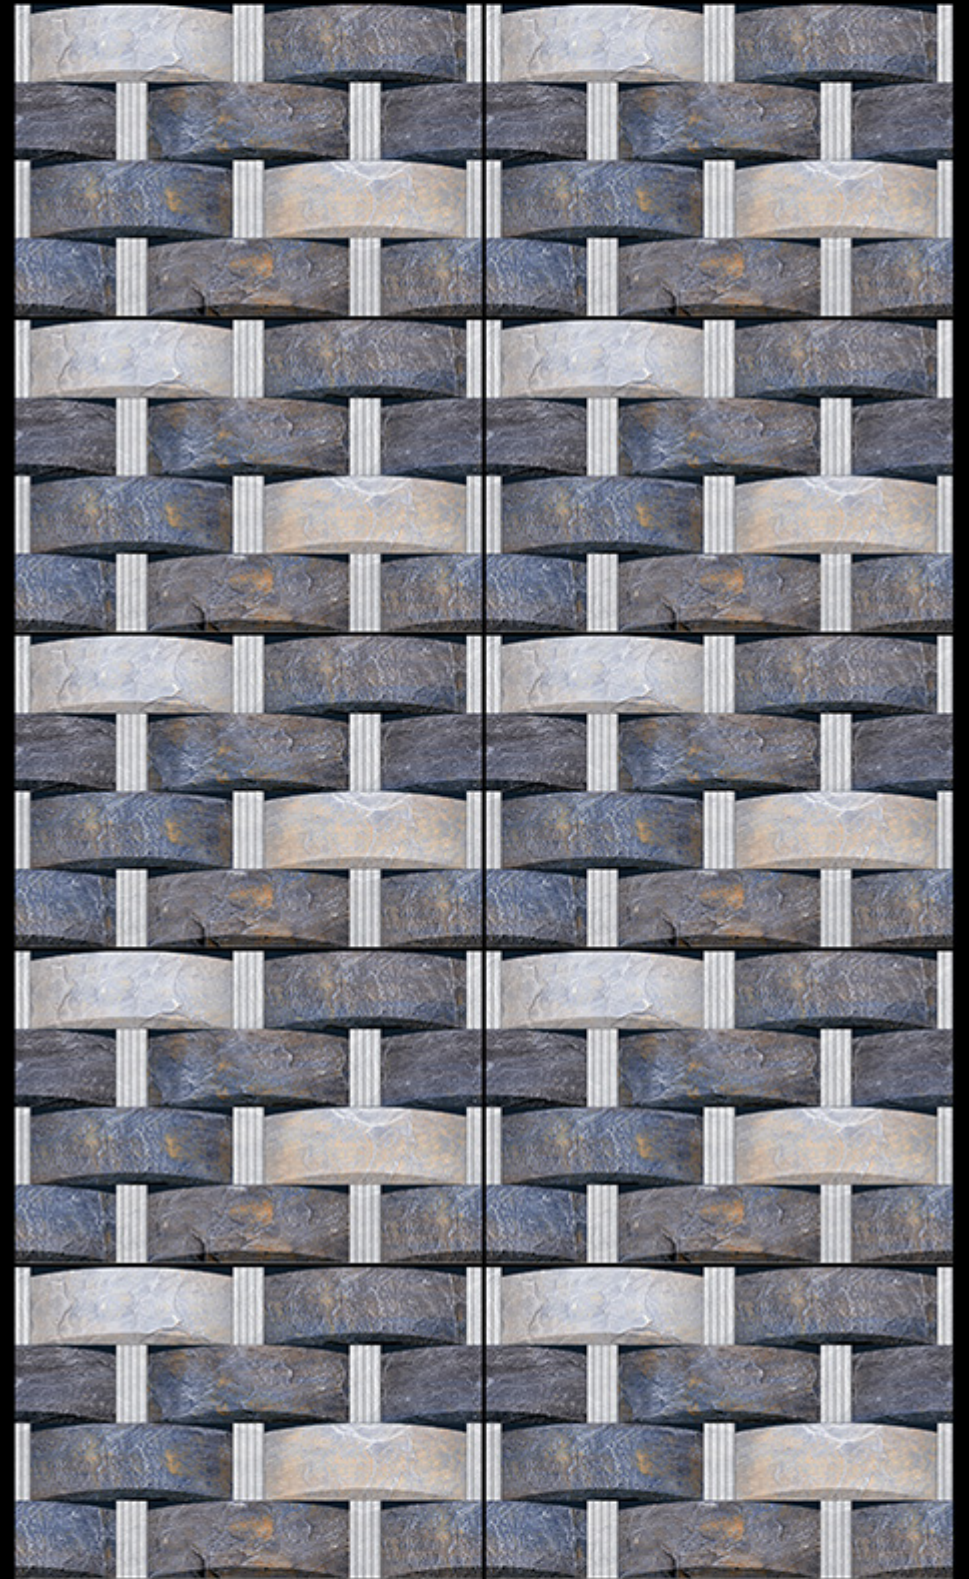

300x450 mm

Digital Wall Tiles

MATT FINISH