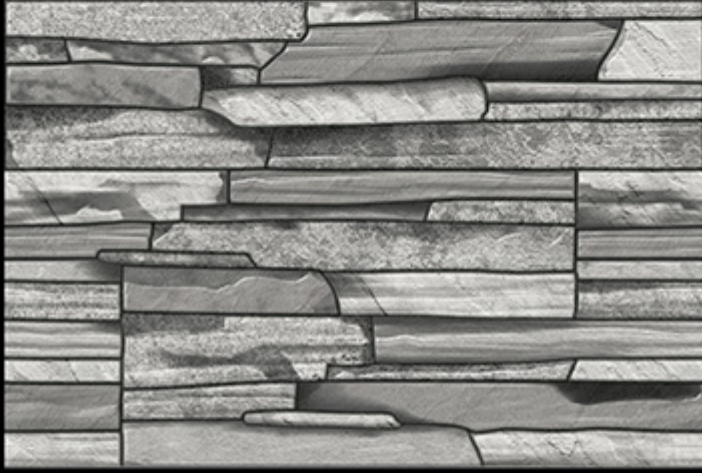

300x450 mm

Digital Wall Tiles

MATT FINISH

ELE-109