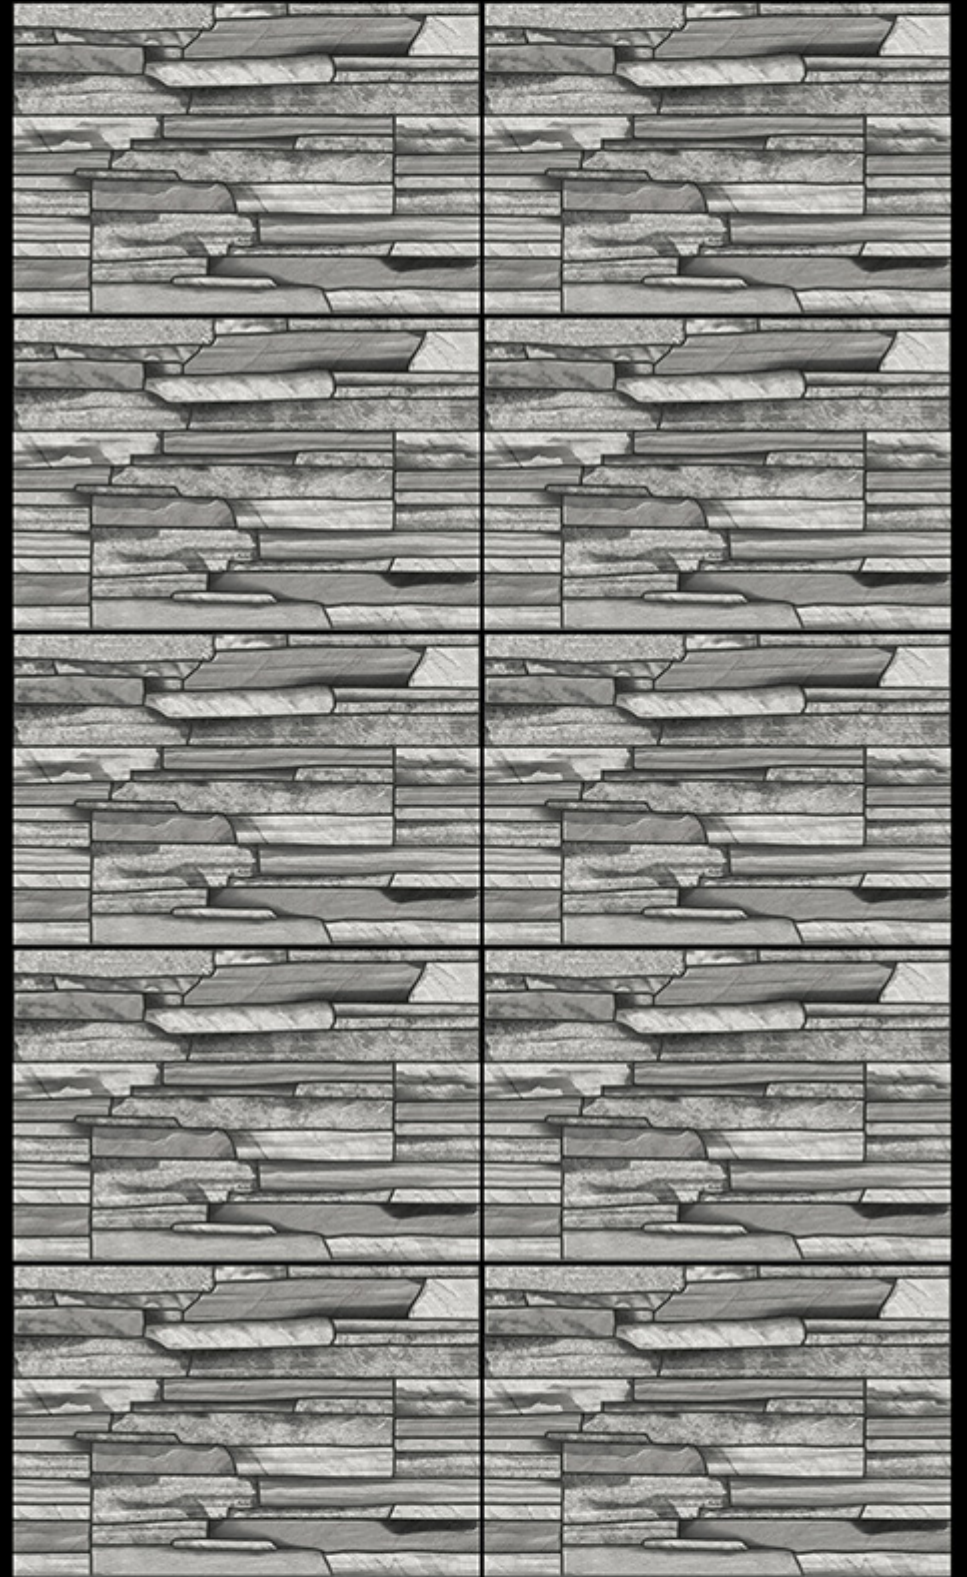

ELE-108

300x450 mm

Digital Wall Tiles

MATT FINISH

ELE-109

ELE-109

ELE-109

300x450 mm