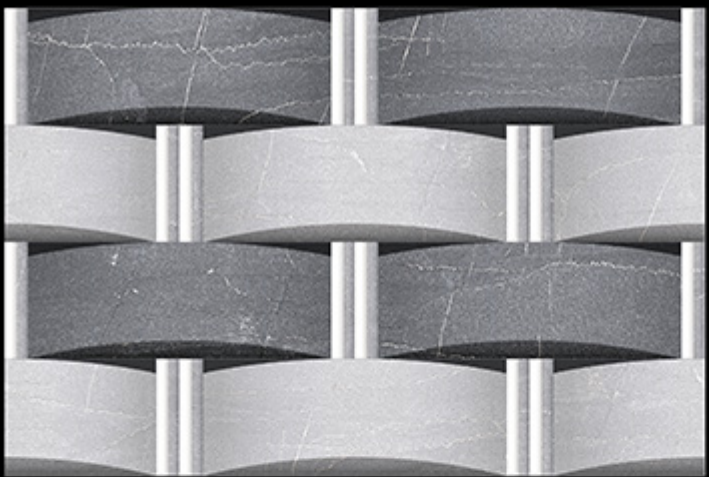

ELE-103

- 300x450 mm
- Digital Wall Tiles
- MATT FINISH

ELE-104

ELE-104

ELE-104

300x450 mm
Digital Wall Tiles
MATT FINISH

ELE-105

ELE-105