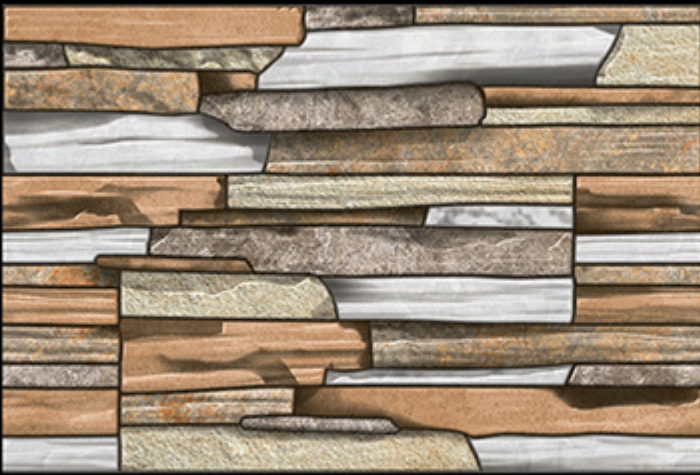

300x450 mm

Digital Wall Tiles

MATT FINISH

ELE-99

ELE-99

ELE-99