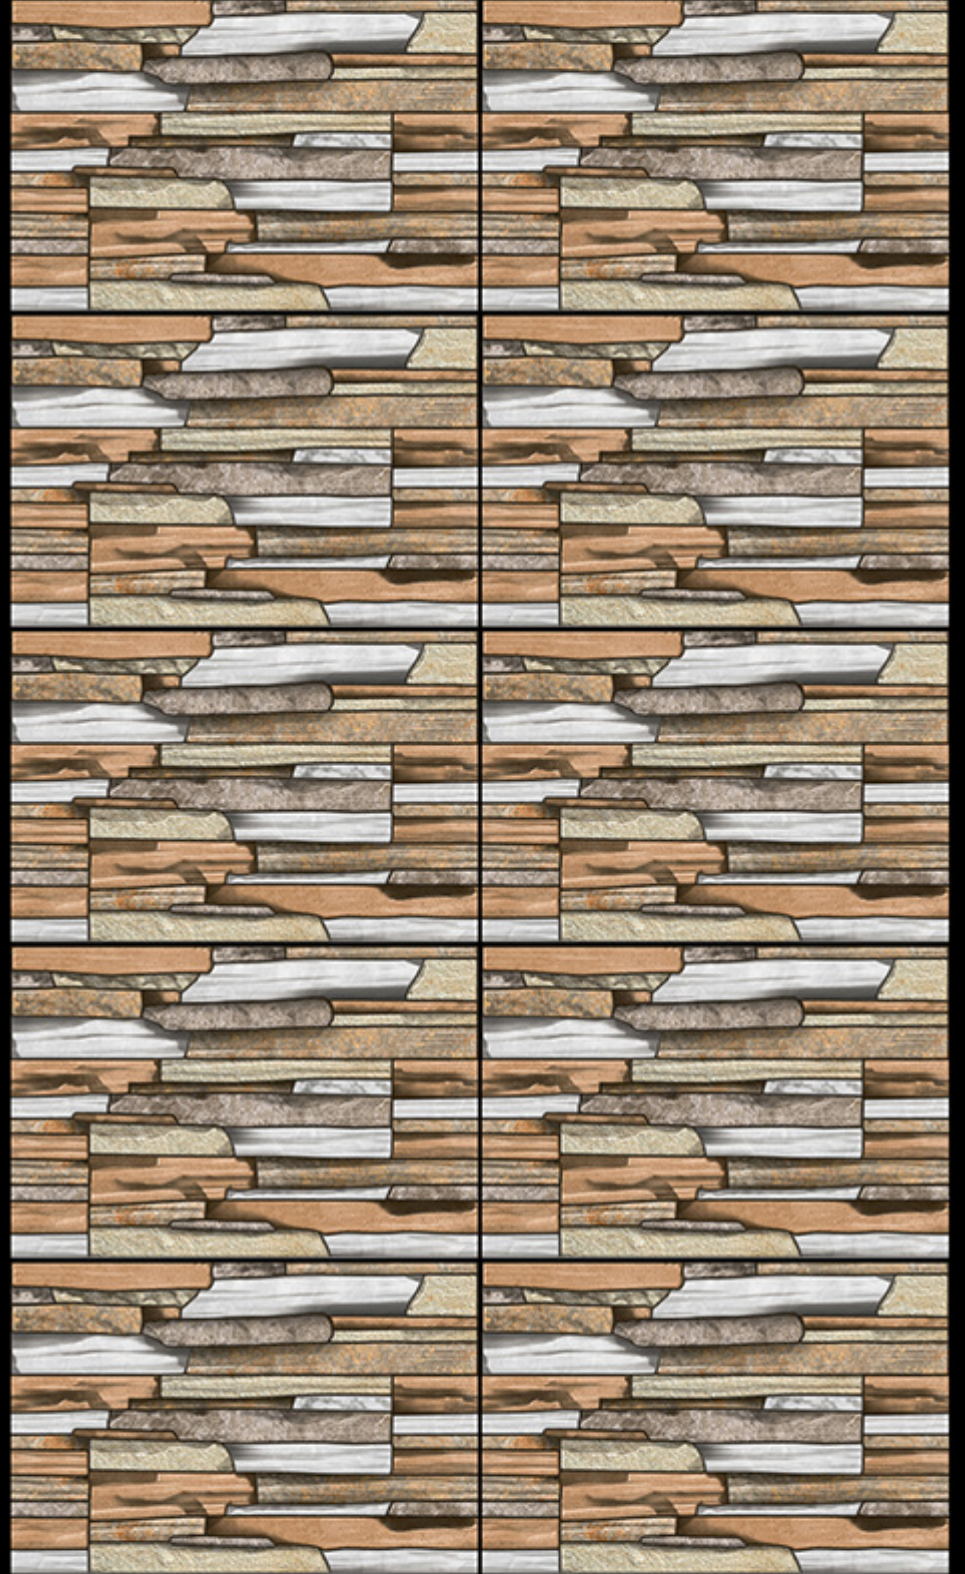

Digital Wall Tiles

MATT FINISH

ELE-99

ELE-99

ELE-99

- 300x450 mm
- Digital Wall Tiles
- MATT FINISH

ELE-100

ELE-100