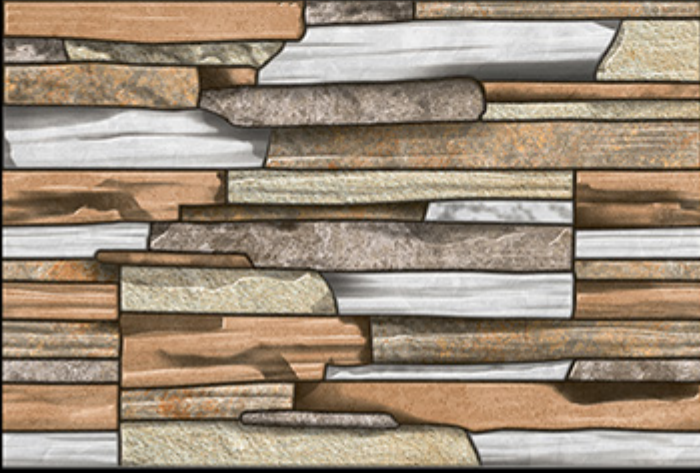

300x450 mm

Digital Wall Tiles

MATT FINISH