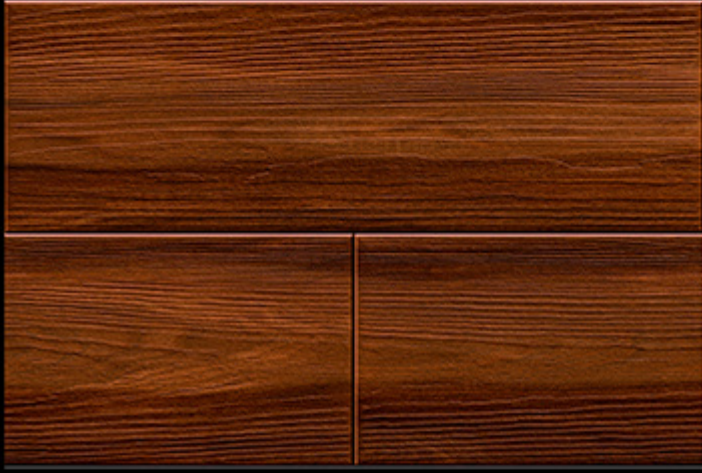

Digital Wall Tiles

MATT FINISH

ELE-99

ELE-99

ELE-99

- 300x450 mm
- Digital Wall Tiles
- MATT FINISH

ELE-100

ELE-100