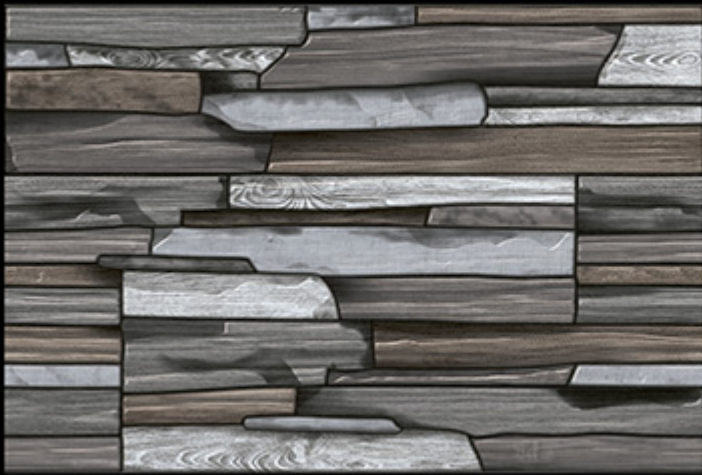

ELE-97

300x450 mm

Digital Wall Tiles

MATT FINISH

ELE-98

ELE-98

ELE-98

300x450 mm