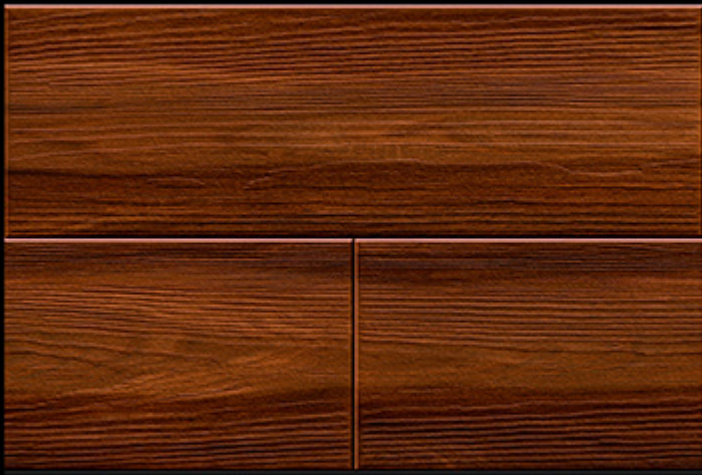

Digital Wall Tiles

MATT FINISH

ELE-99

ELE-99

ELE-99

- 300x450 mm
- Digital Wall Tiles
- MATT FINISH

ELE-100

ELE-100