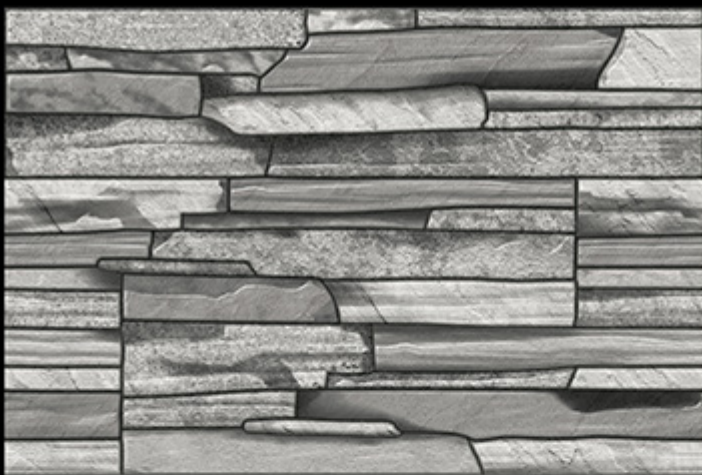

300x450 mm

Digital Wall Tiles

MATT FINISH

ELE-109