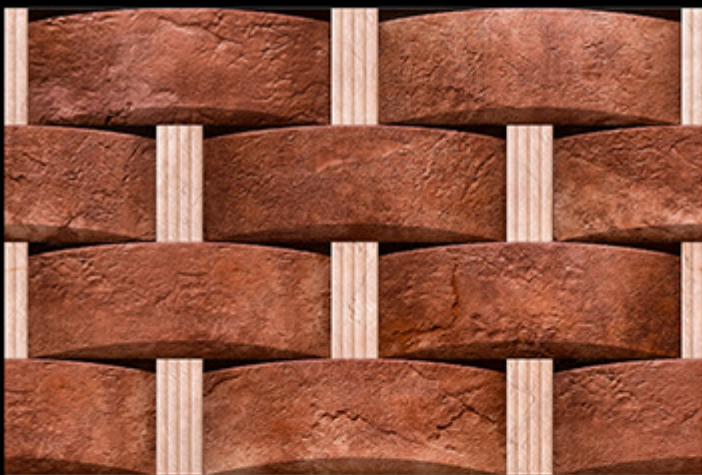

ELE-115

ELE-115