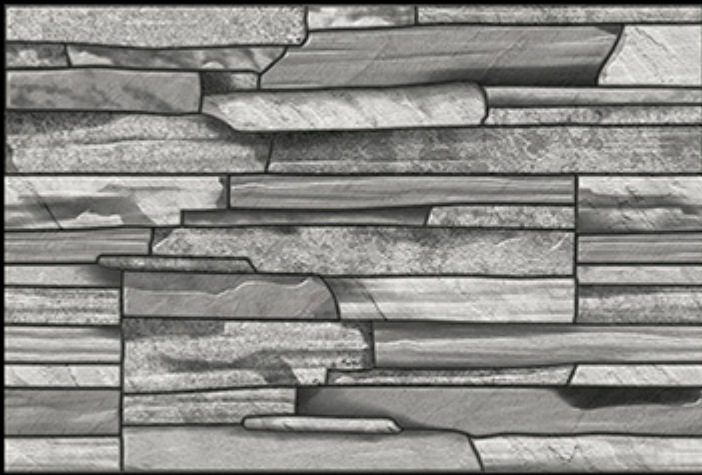

ELE-108

300x450 mm

Digital Wall Tiles

MATT FINISH

ELE-109

ELE-109

ELE-109

300x450 mm