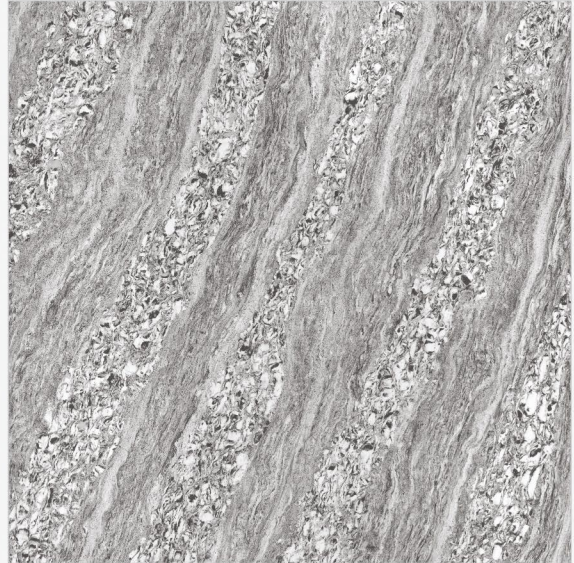

DOUBLE CHARGE

VITRIFIED TILES

Segam

TAKE A LOOK

EMERALD GREY

600 X 600 MM

EMERALD SERIES

(DARK)