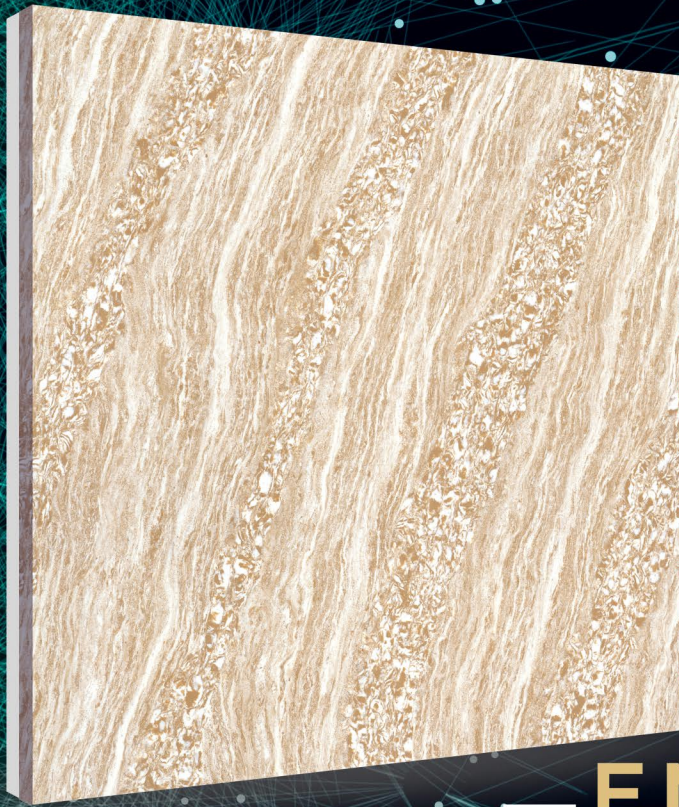

EMERALD
SERIES

600 x 600 mm

DOUBLE CHARGE VITRIFIED TILES