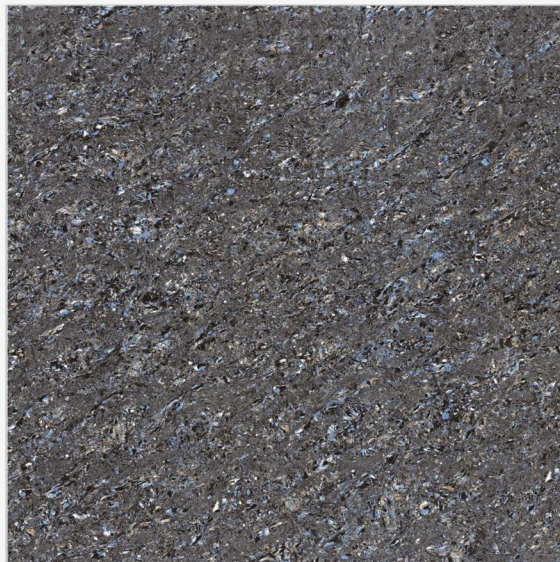

**DOUBLE CHARGE**

*VITRIFIED TILES*

  
**Segam**

TAKE A LOOK

**GALA GALAXY**

600 X 600 MM

**GALASERIES**

(DARK)