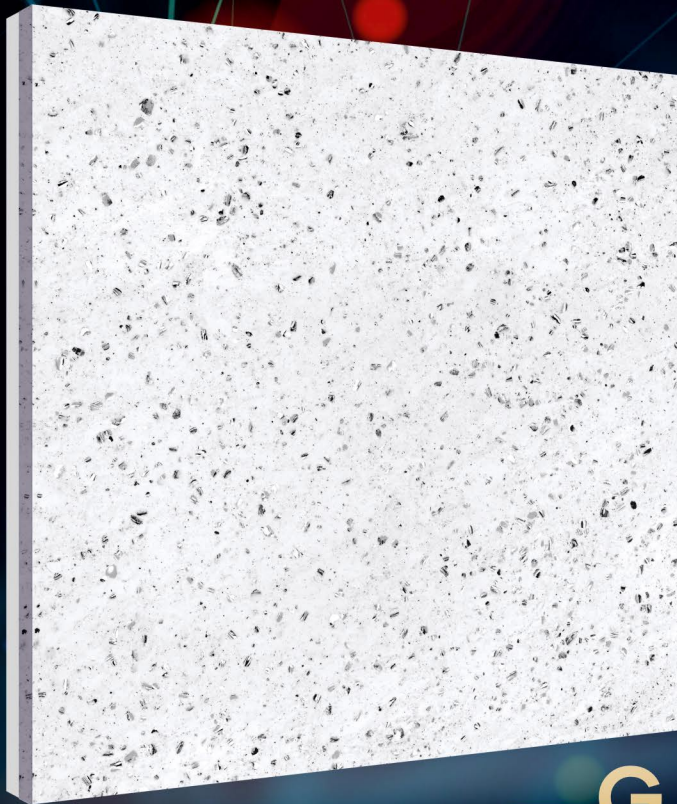

TAKE
AL
K.
CREATIVE INSIDE!

GRANITE
SERIES

600 x 600 mm

DOUBLE CHARGE VITRIFIED TILES