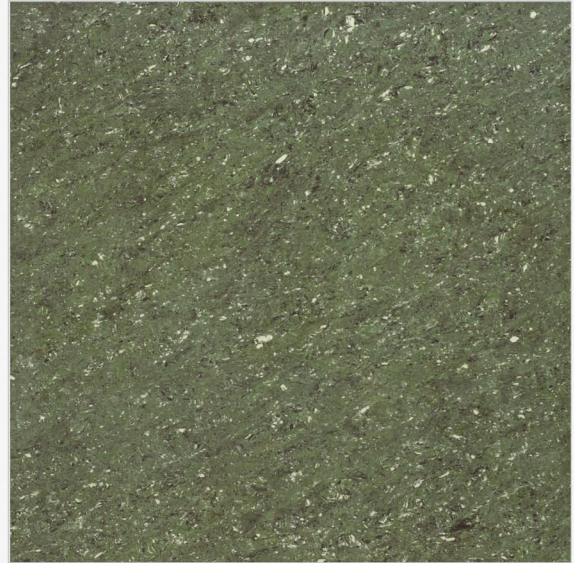

**DOUBLE CHARGE**

*VITRIFIED TILES*

  
**Segam**

TAKE A LOOK

**GALA GREEN**

600 X 600 MM

**GALA SERIES**

(DARK)