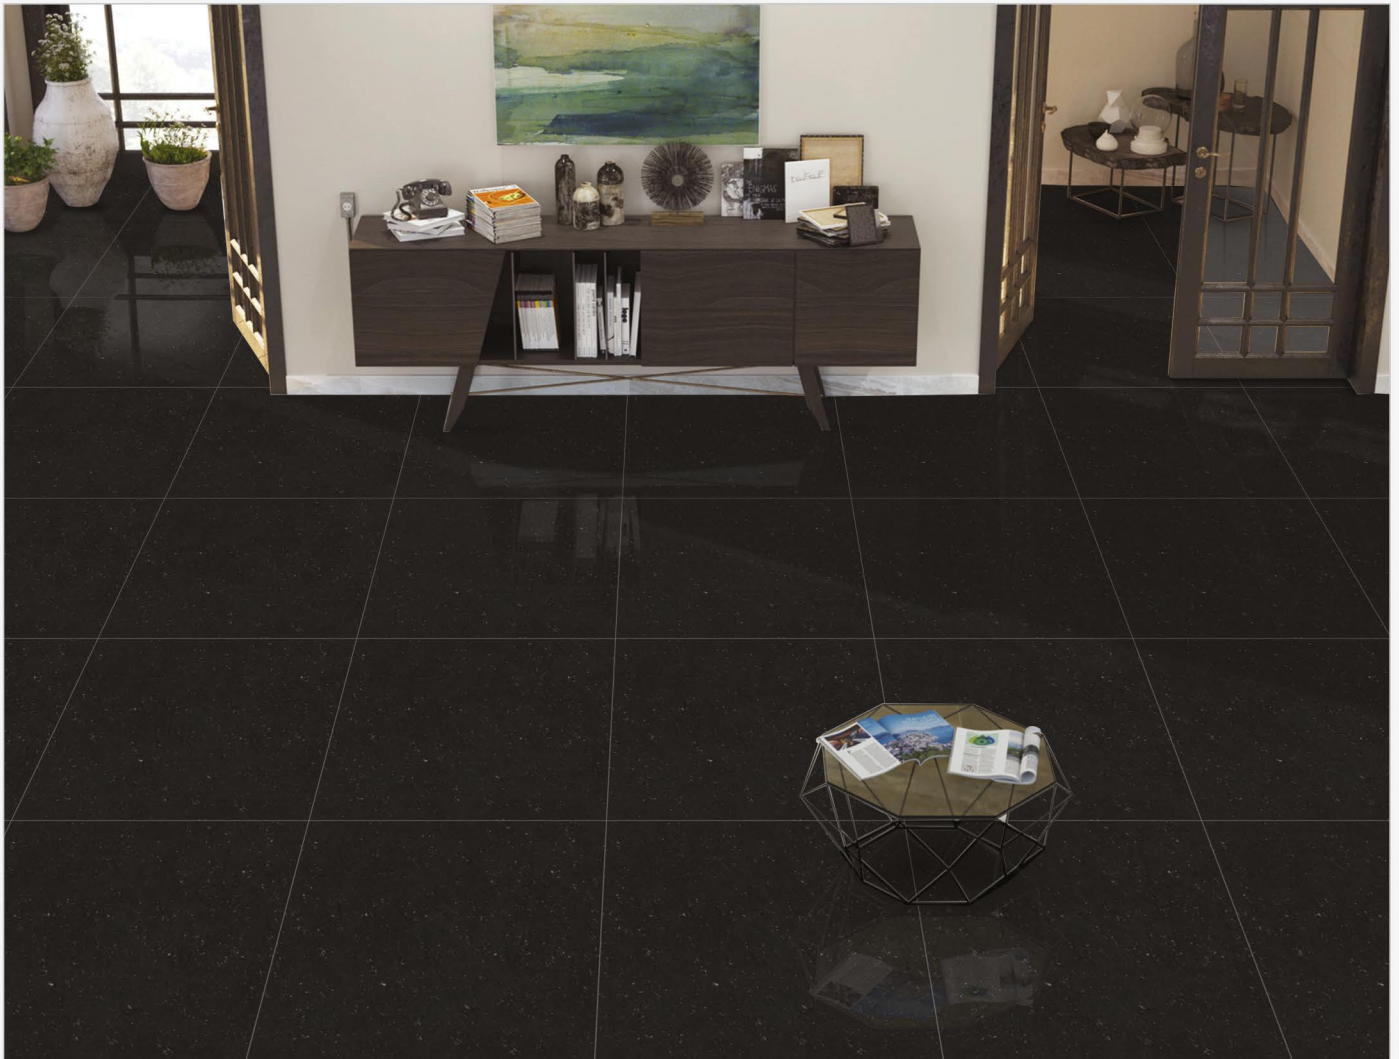

*VITRIFIED TILES*

  
**Segam**

TAKE A LOOK

**GALA BLACK**

600 X 600 MM

**GALA SERIES**

(DARK)

**DOUBLE CHARGE**

*VITRIFIED TILES*

  
**Segam**

TAKE A LOOK

*GALA COFFEE*

600 X 600 MM

**GALA SERIES**

(DARK)