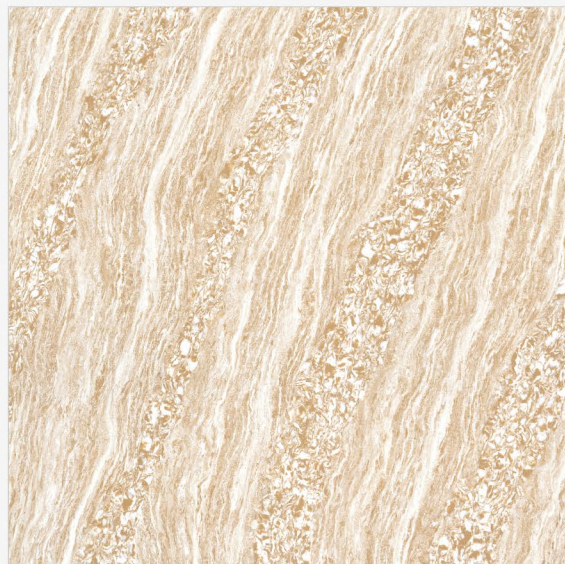

DOUBLE CHARGE

VITRIFIED TILES

Segam

TAKE A LOOK

EMERALD GOLD

600 X 600 MM

EMERALD SERIES

(LIGHT)