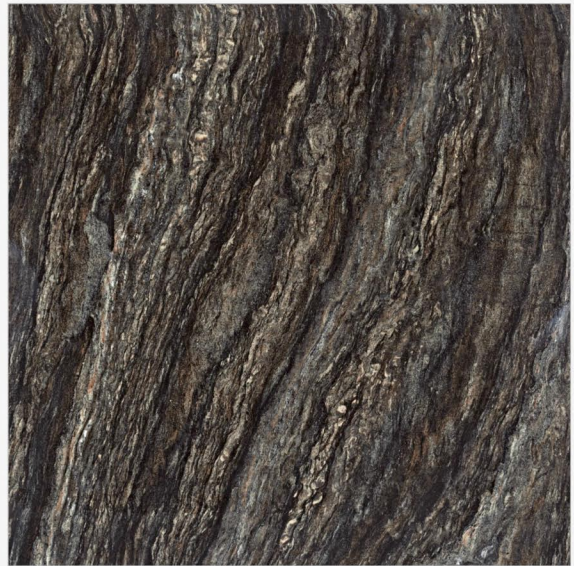

DOUBLE CHARGE

VITRIFIED TILES

Segam

TAKE A LOOK

EMERALD BLACKBERRY

600 X 600 MM

EMERALD SERIES

(DARK)