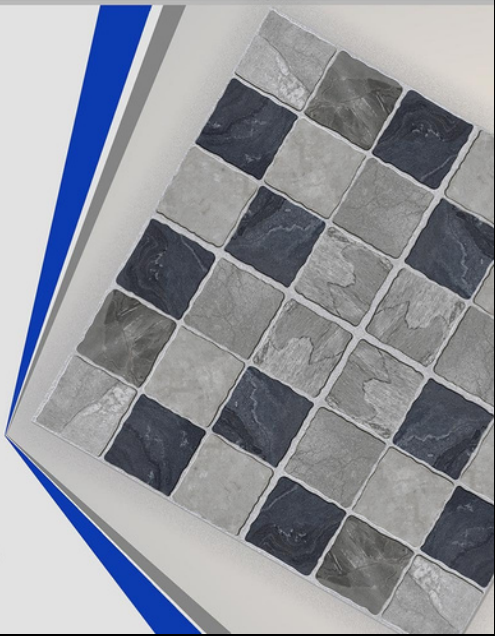

HEAVY DUTY

Digital Parking Tiles