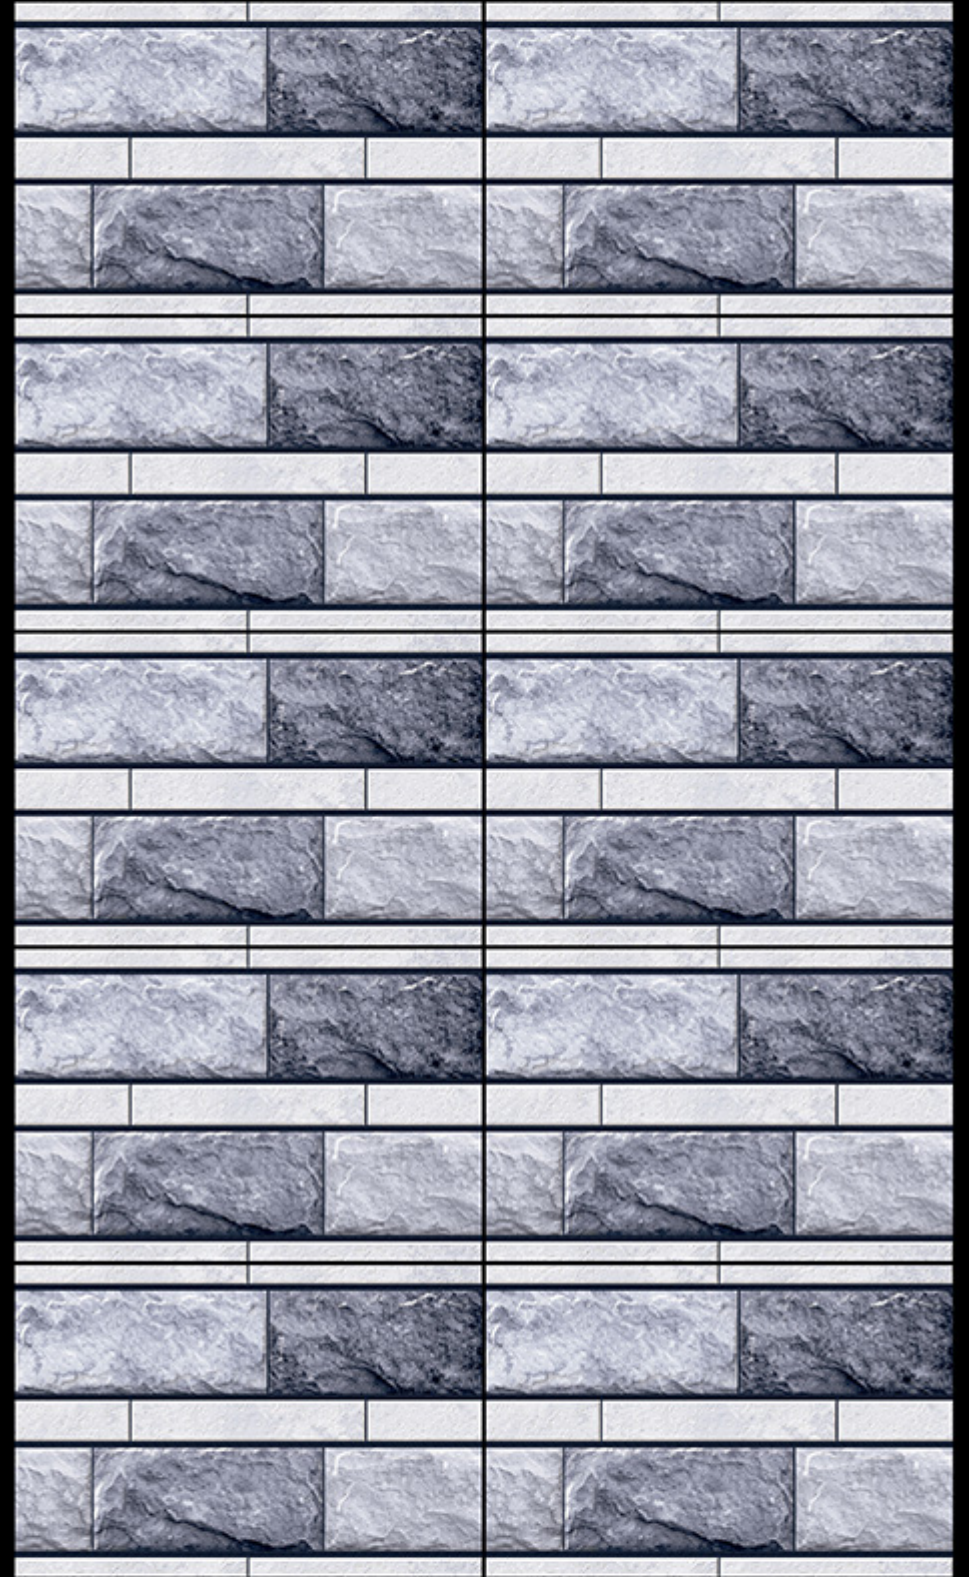

300x450 mm

Digital Wall Tiles

MATT FINISH

ELE-03

ELE-03

ELE-03