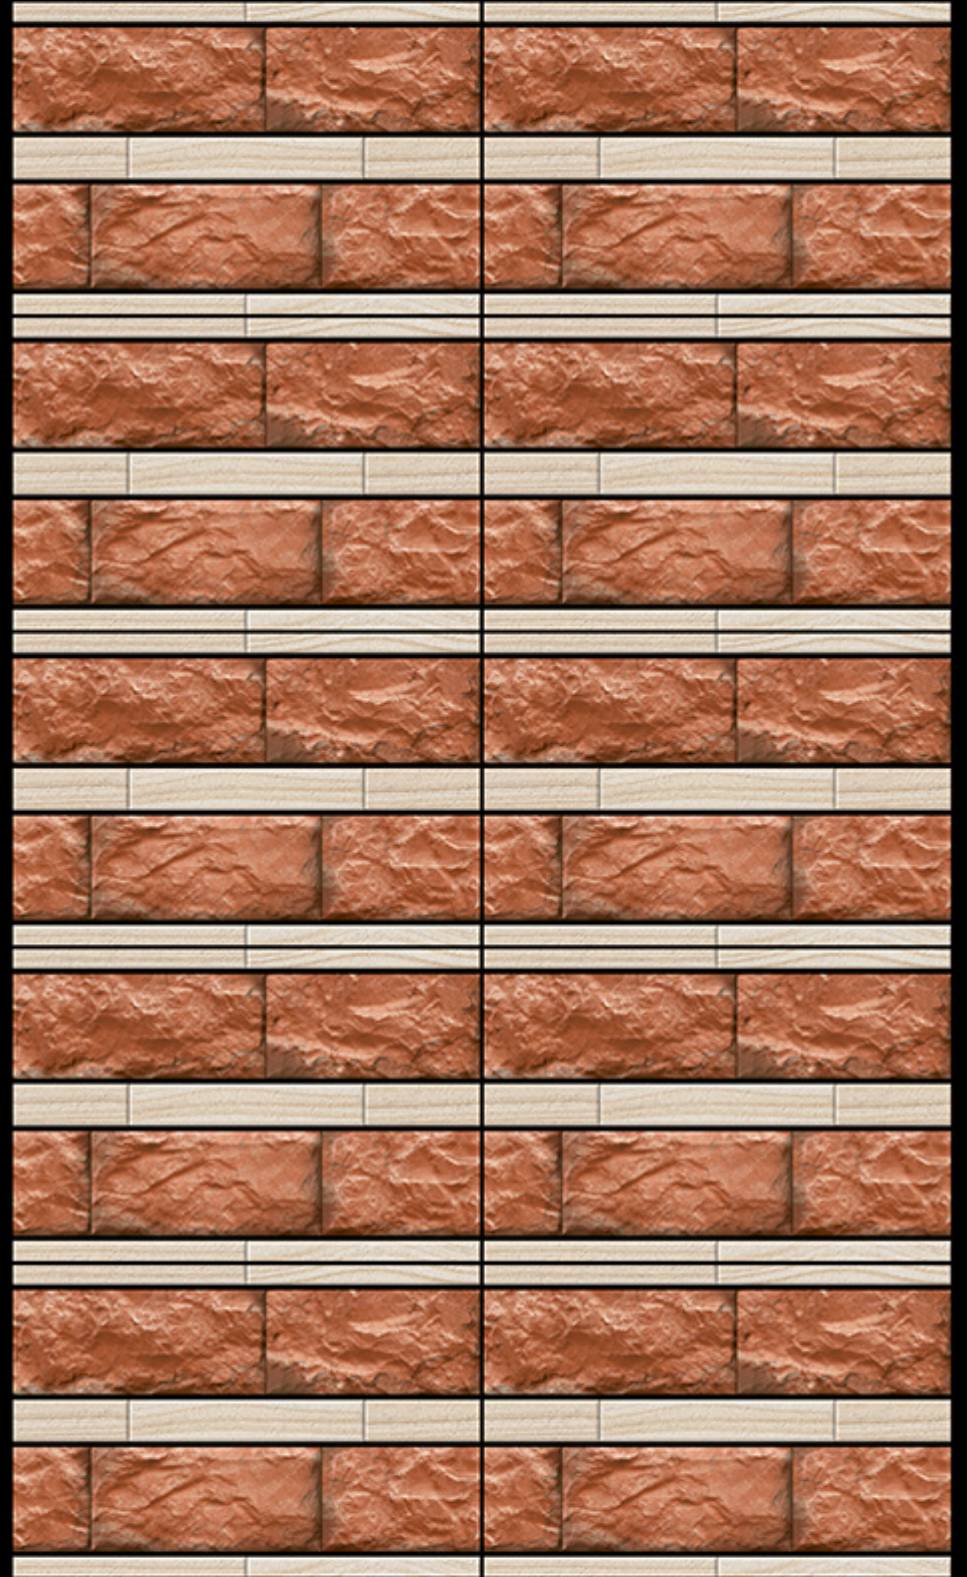

300x450 mm

Digital Wall Tiles

MATT FINISH

ELE-07

ELE-07

ELE-07